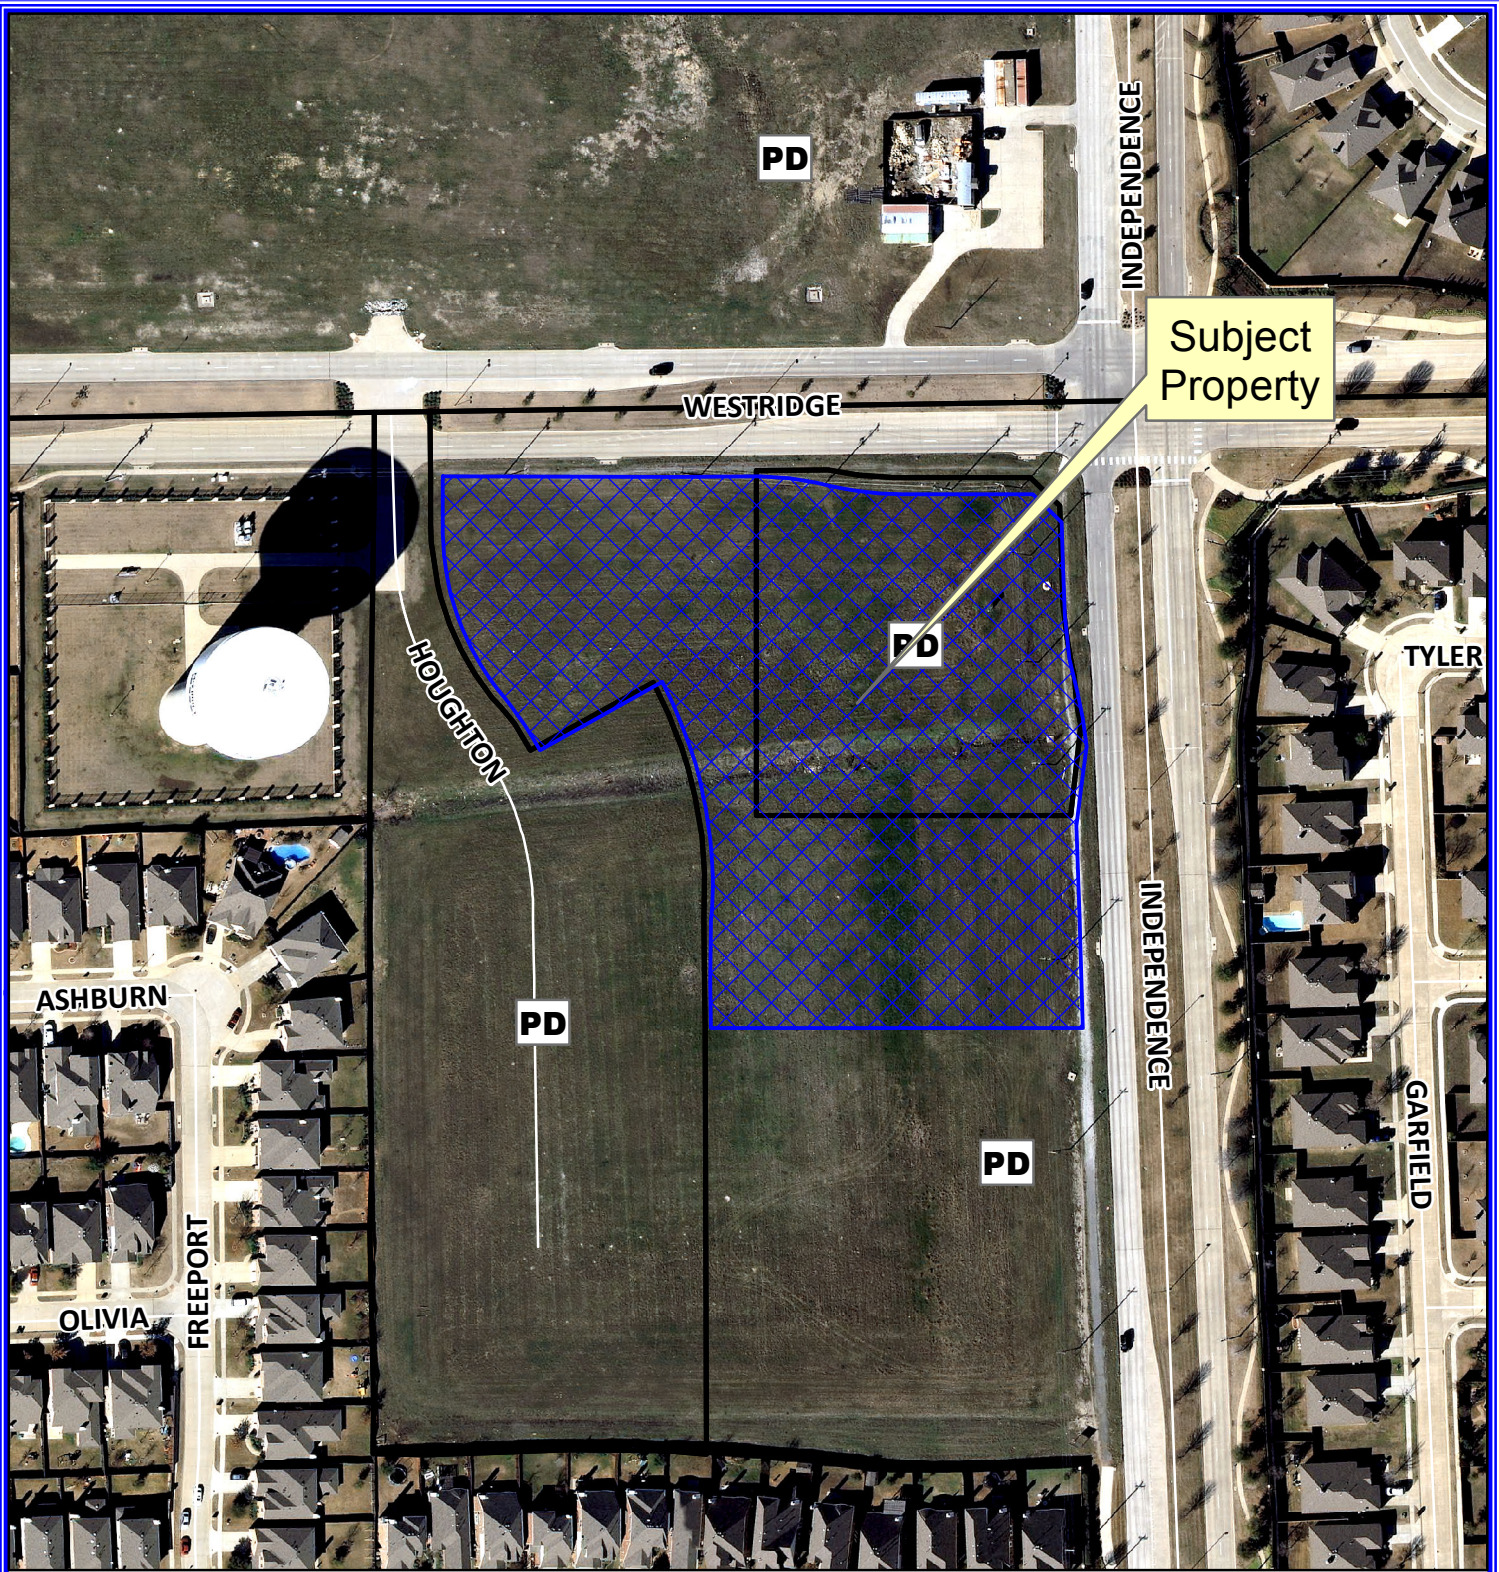

Subject Property

PD

PD

PD

PD

ASHBURN

OLIVIA

FREEPORT

HOUGHTON

WESTRIDGE

INDEPENDENCE

INDEPENDENCE

TYLER

GARFIELD

Location Map

Case: 15-076CVP

0 90 180
Feet

Location Map

Case: 15-076CVP