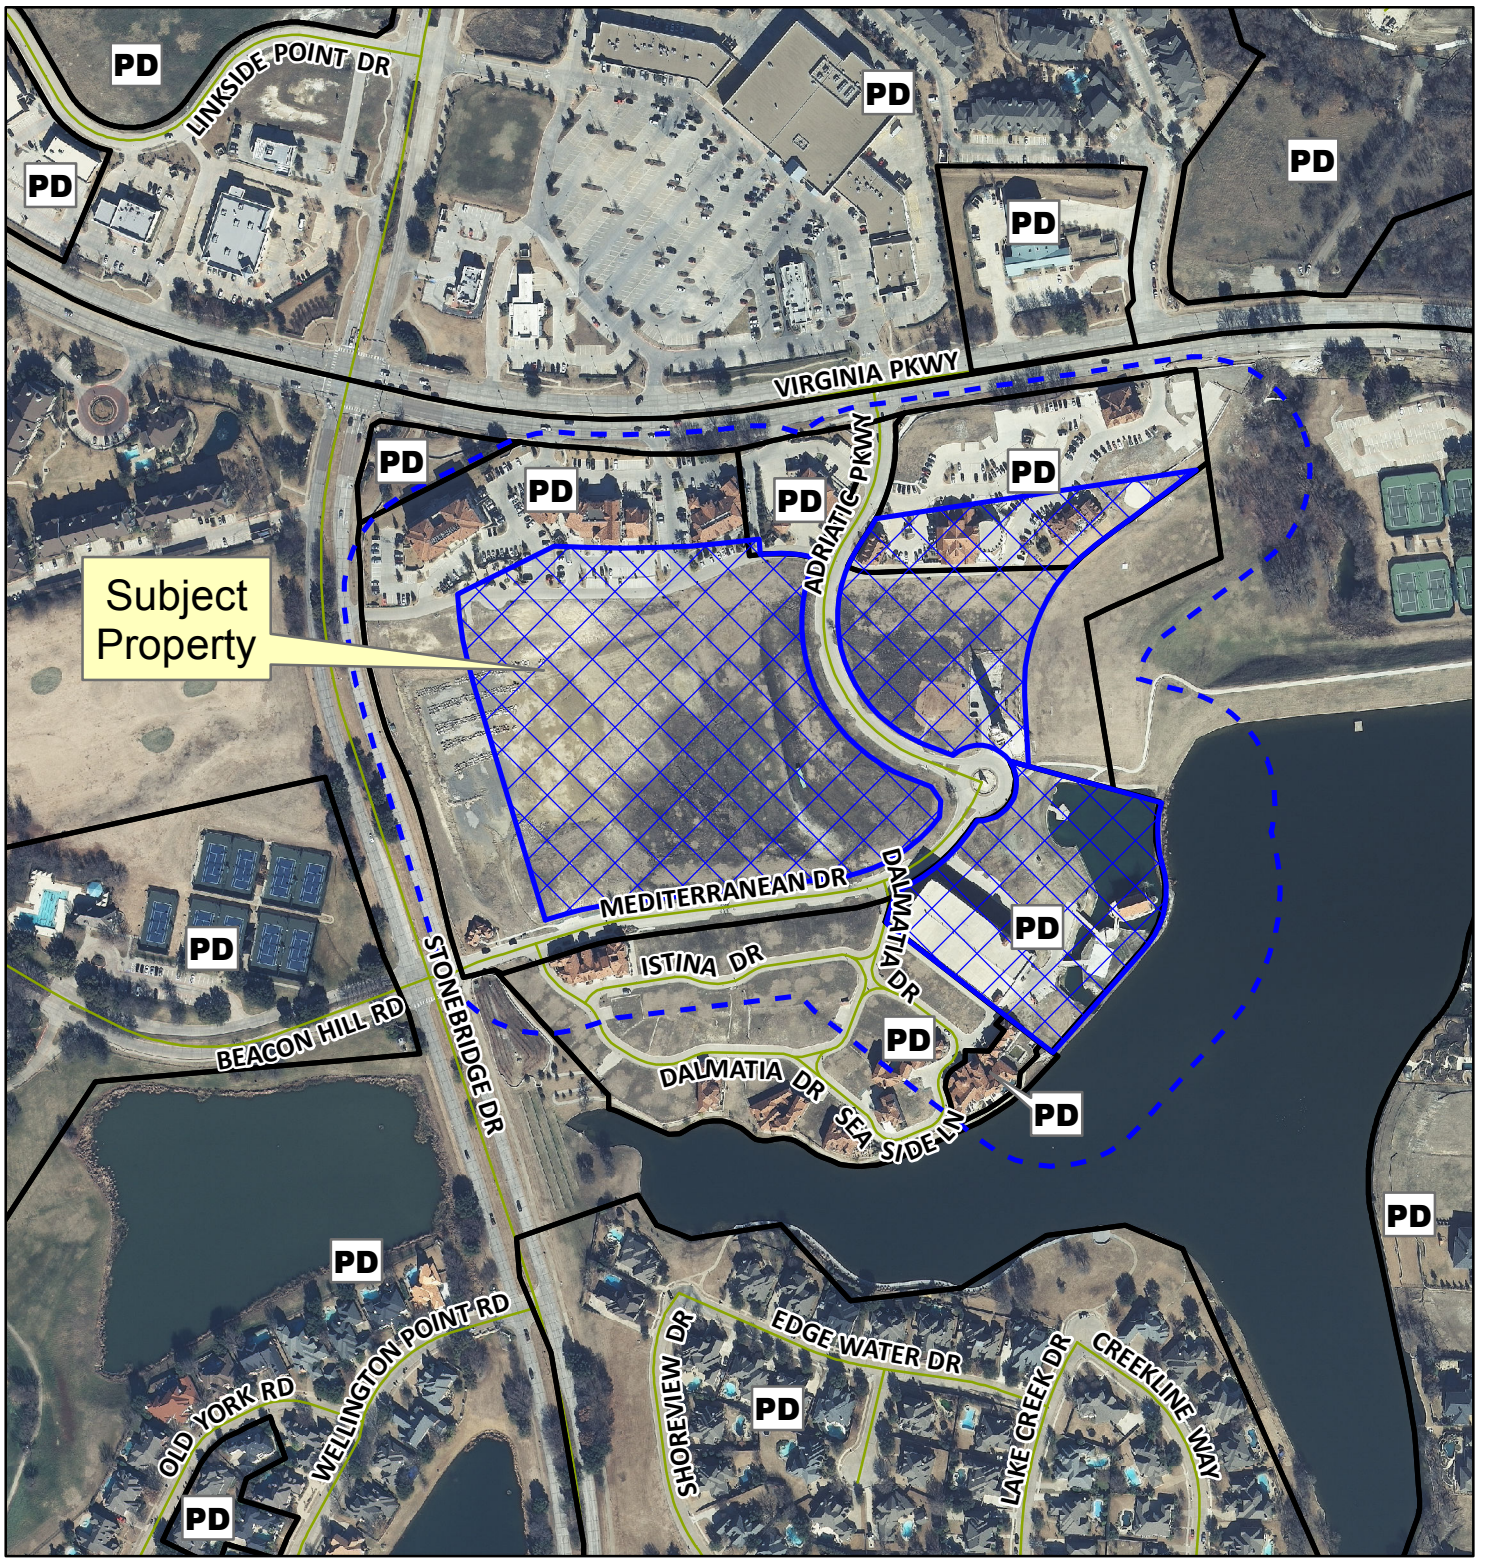

Subject Property

Notification Map

Case: 12-207Z

--- 200' Notification Buffer

Path: S:\MCKGIS\Notification\Projects\2012\12-207Z\2.mxd

DISCLAIMER: This map and information contained in it were developed exclusively for use by the City of McKinney. Any use or reliance on this map by anyone else is at that party's risk and without liability to the City of McKinney, its officials or employees for any discrepancies, errors, or variances which may exist.