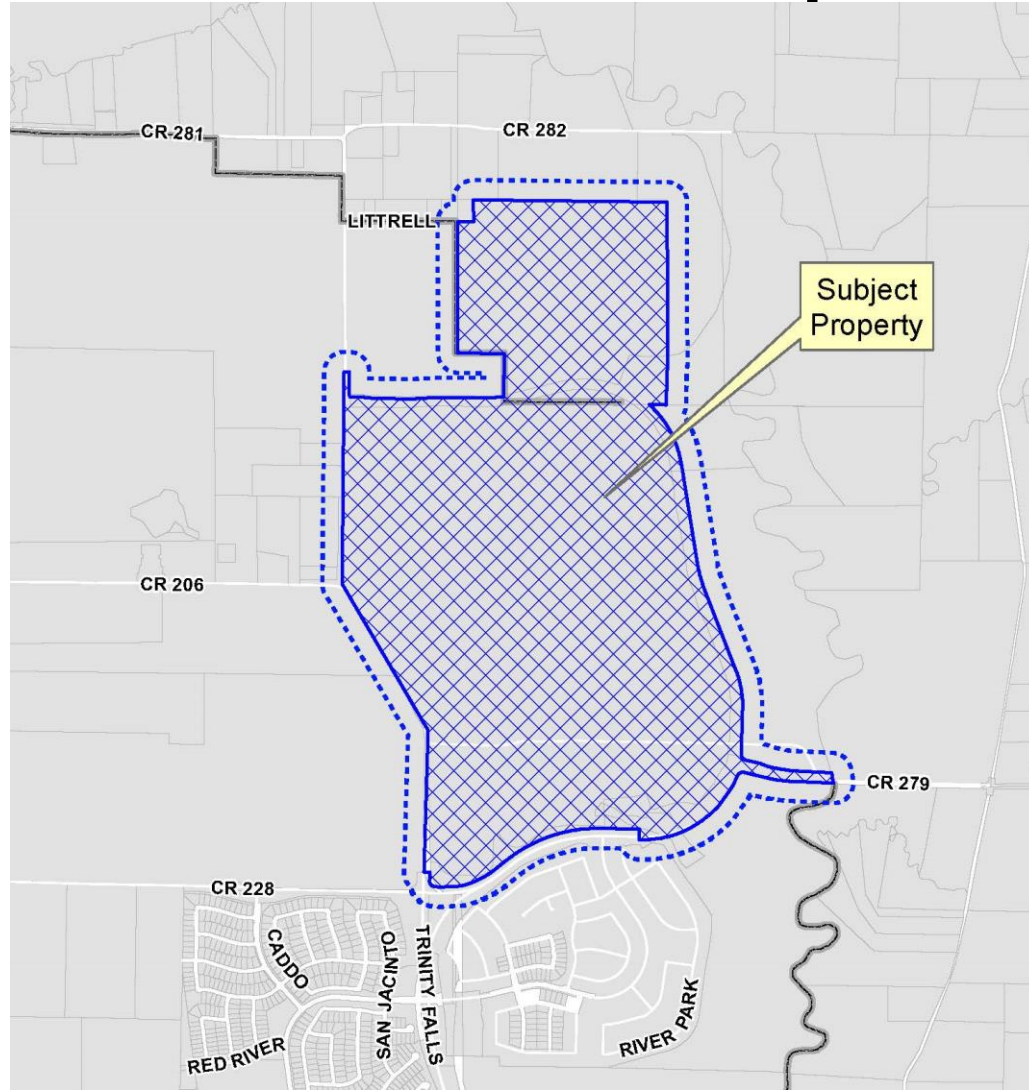

Trinity Falls, Planning Unit 3
Preliminary-Final Replat
15-263PFR

Location Map

Aerial Exhibit

Proposed Preliminary-Final Replat