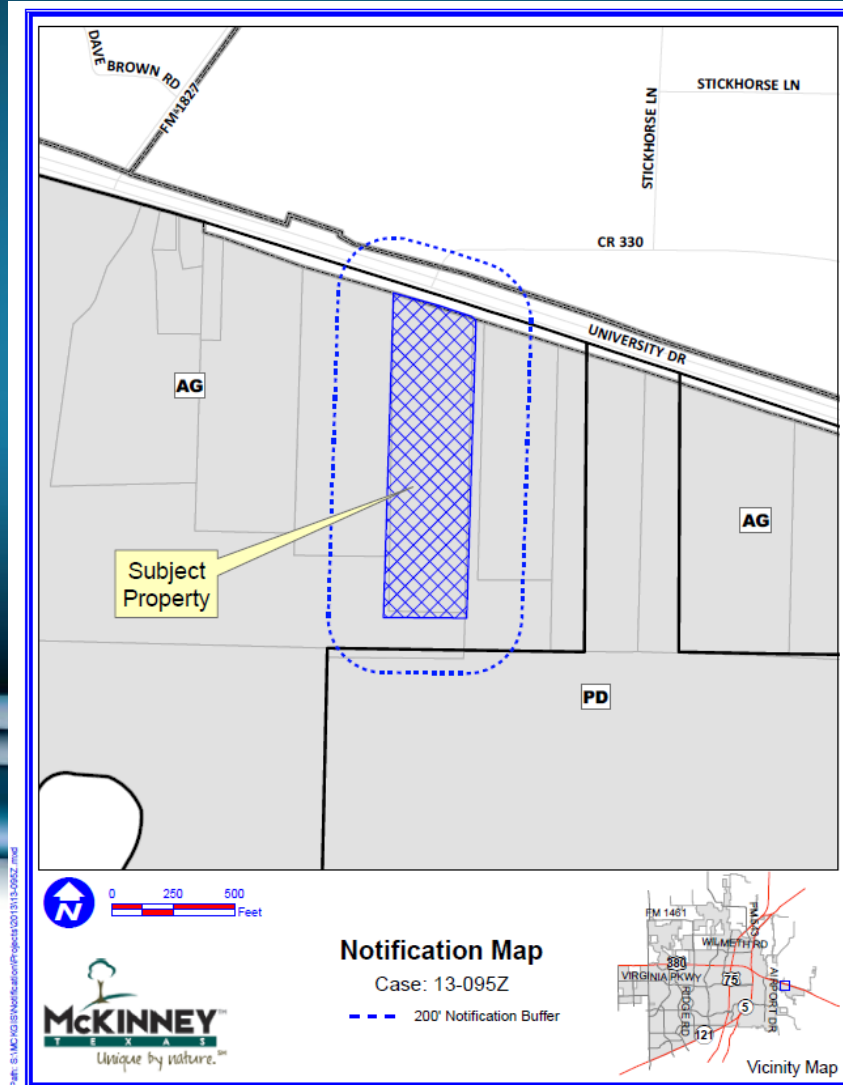

Location Map