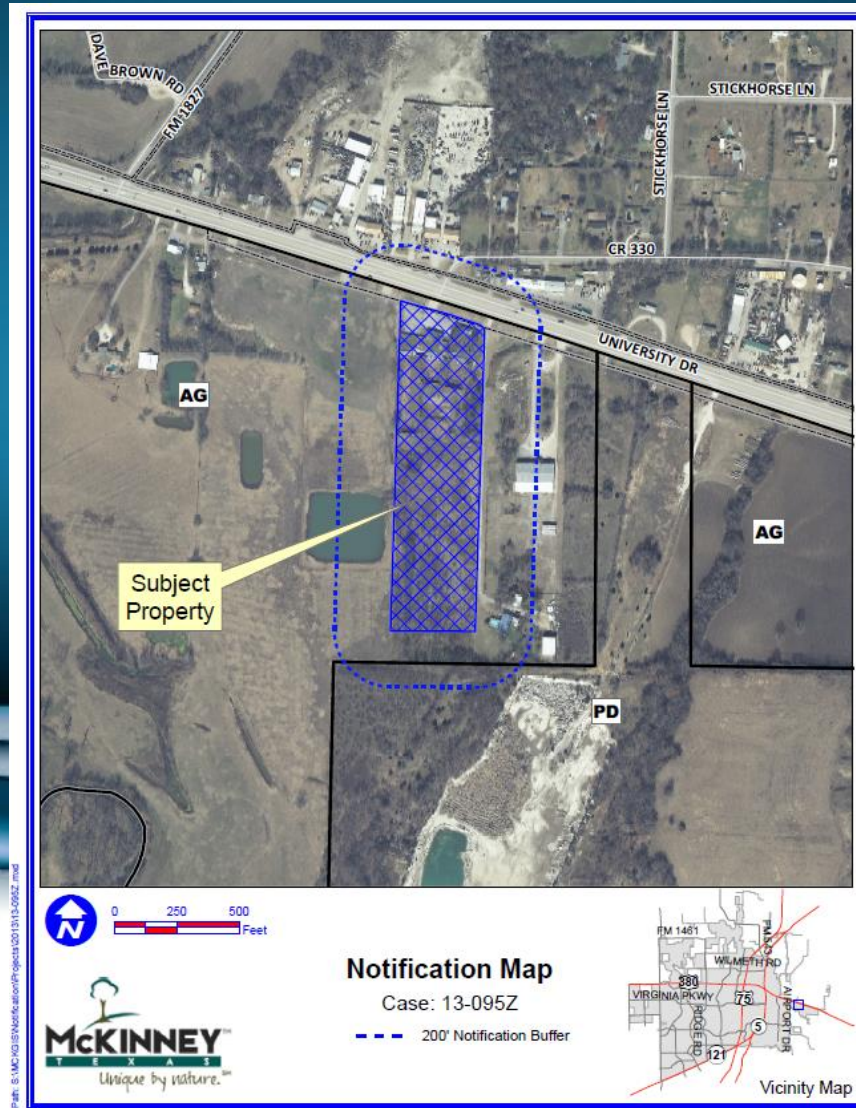

Aerial Exhibit

Path: S:\MCH\GIS\Projects\13-095Z.mxd