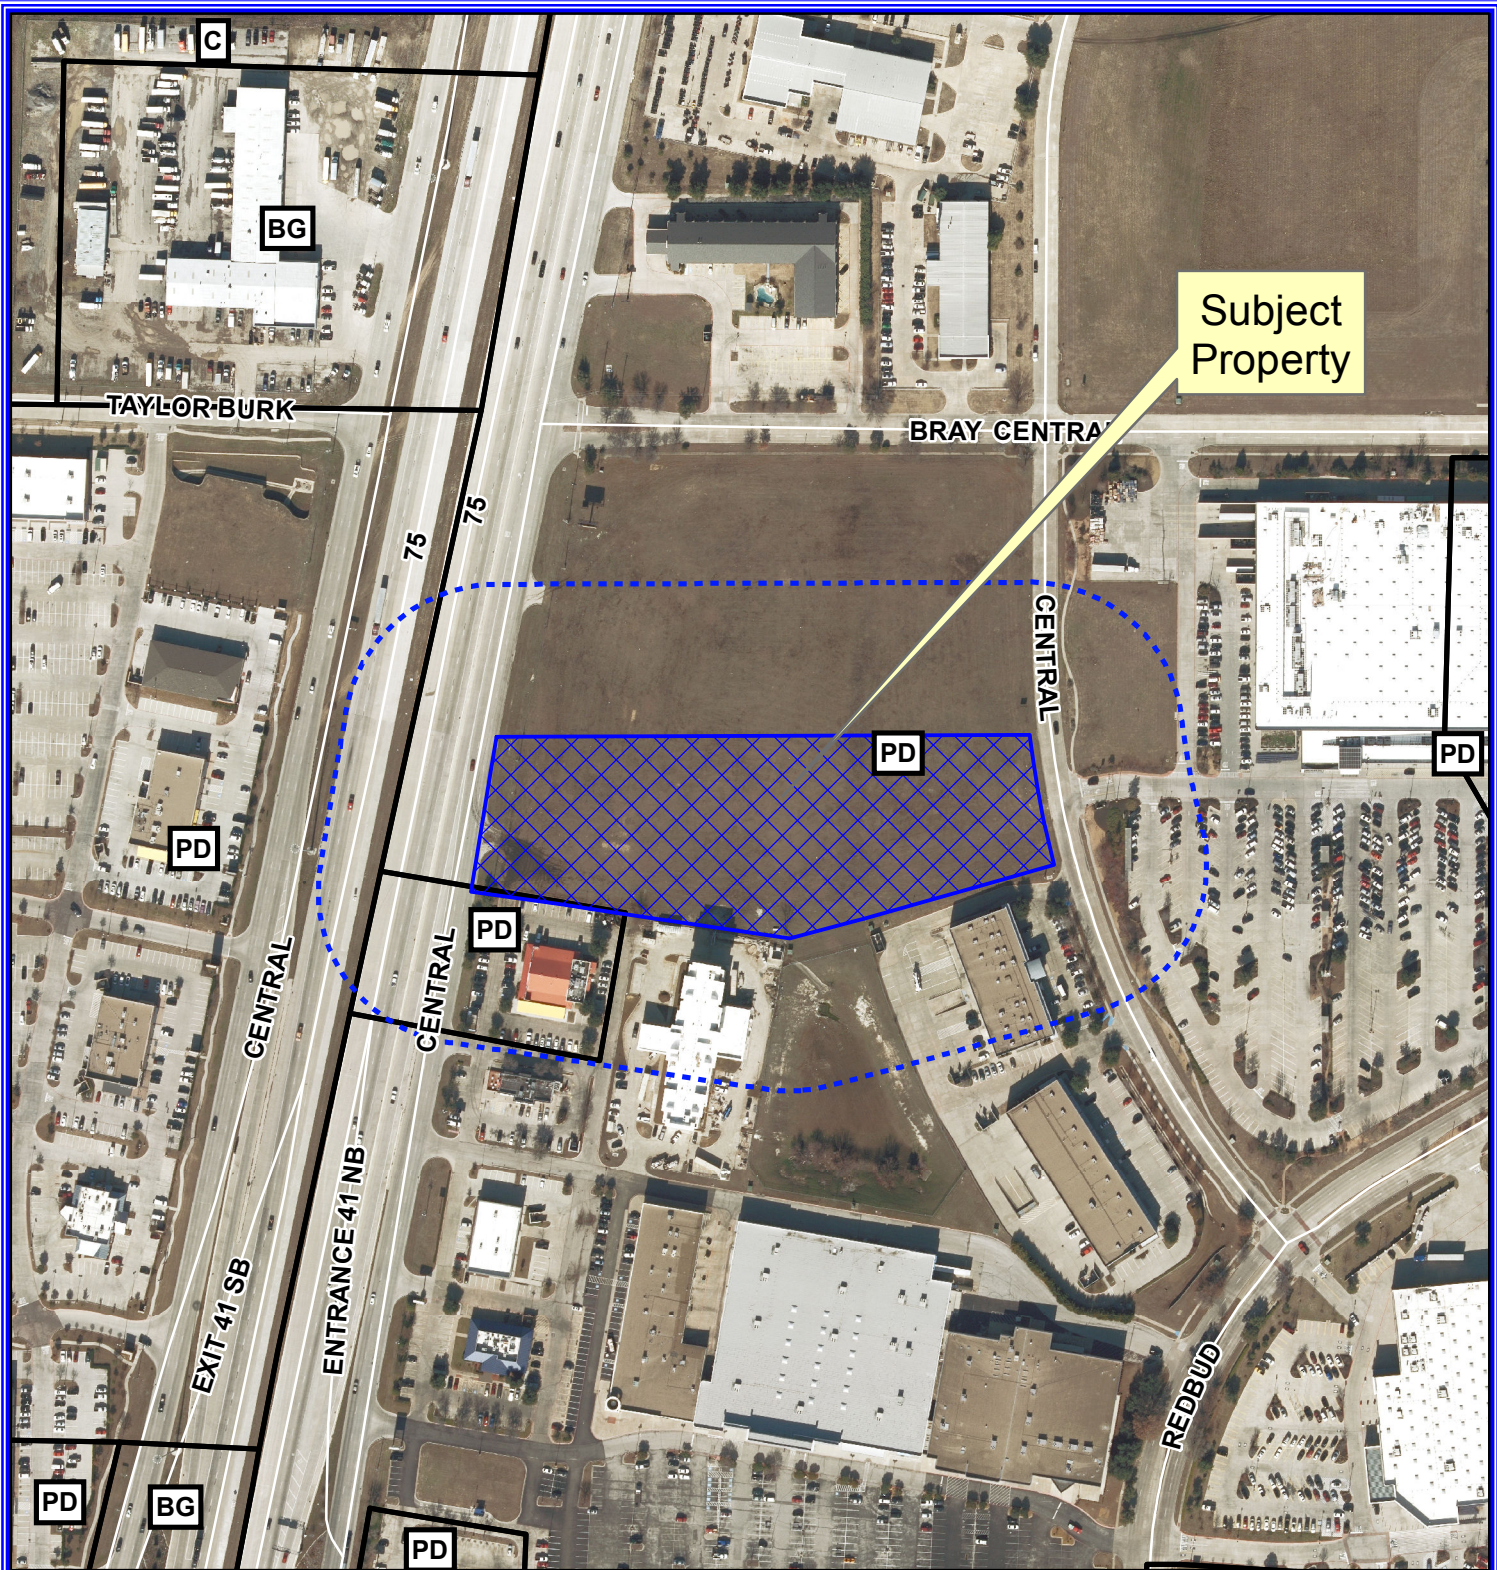

Notification Map

Case: 16-024SP

--- 200' Buffer

Vicinity Map

Notification Map

Case: 16-024SP

--- 200' Buffer