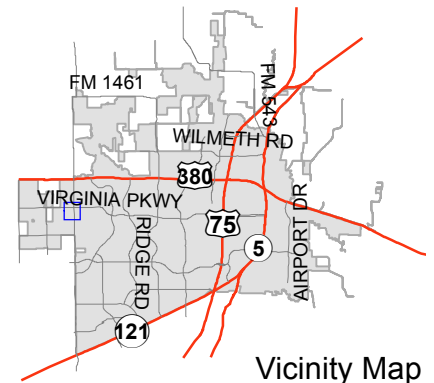

# Notification Map

Case: 12-149CP

--- 200' Notification Buffer

Vicinity Map

## Notification Map

Case: 12-149CP

--- 200' Notification Buffer

Vicinity Map