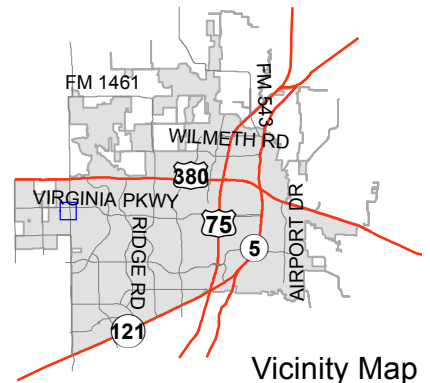

# Notification Map

Case: 12-149CP

--- 200' Notification Buffer

Vicinity Map

## Notification Map

Case: 12-149CP

--- 200' Notification Buffer

Vicinity Map