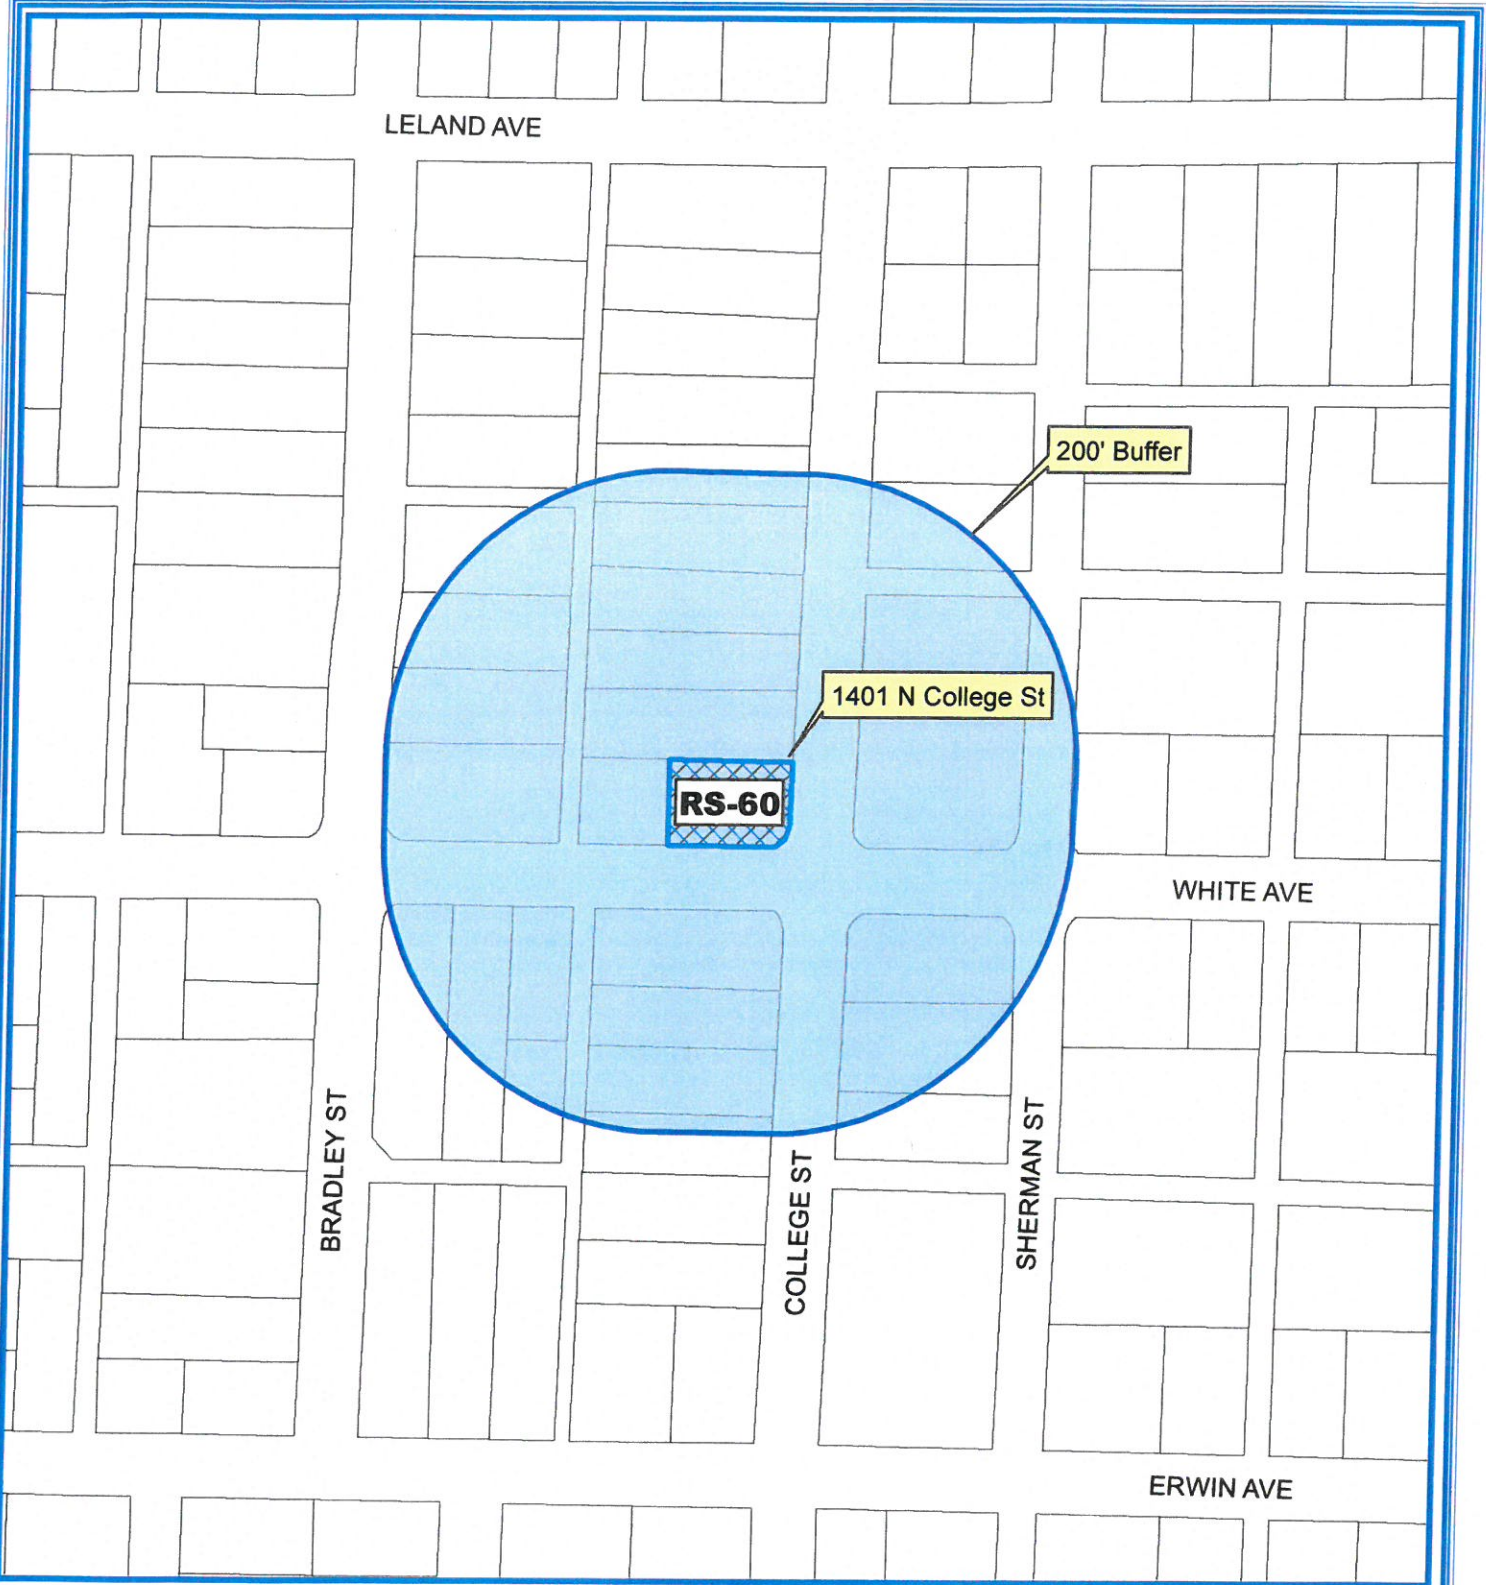

Path: Y:\GIS\GISWork\DL\Arcona\Arconamap-projects\B\1401NCollege_TN_033115\1401NCollegeStreet.mxd

**1401 N College Street
200' Notice and
Location Map**

DISCLAIMER: This map and information contained in it were developed exclusively for use by the City of McKinney. Any use or reliance on this map by anyone else is at that party's risk and without liability to the City of McKinney, its officials or employees for any discrepancies, errors, or variances which may exist.