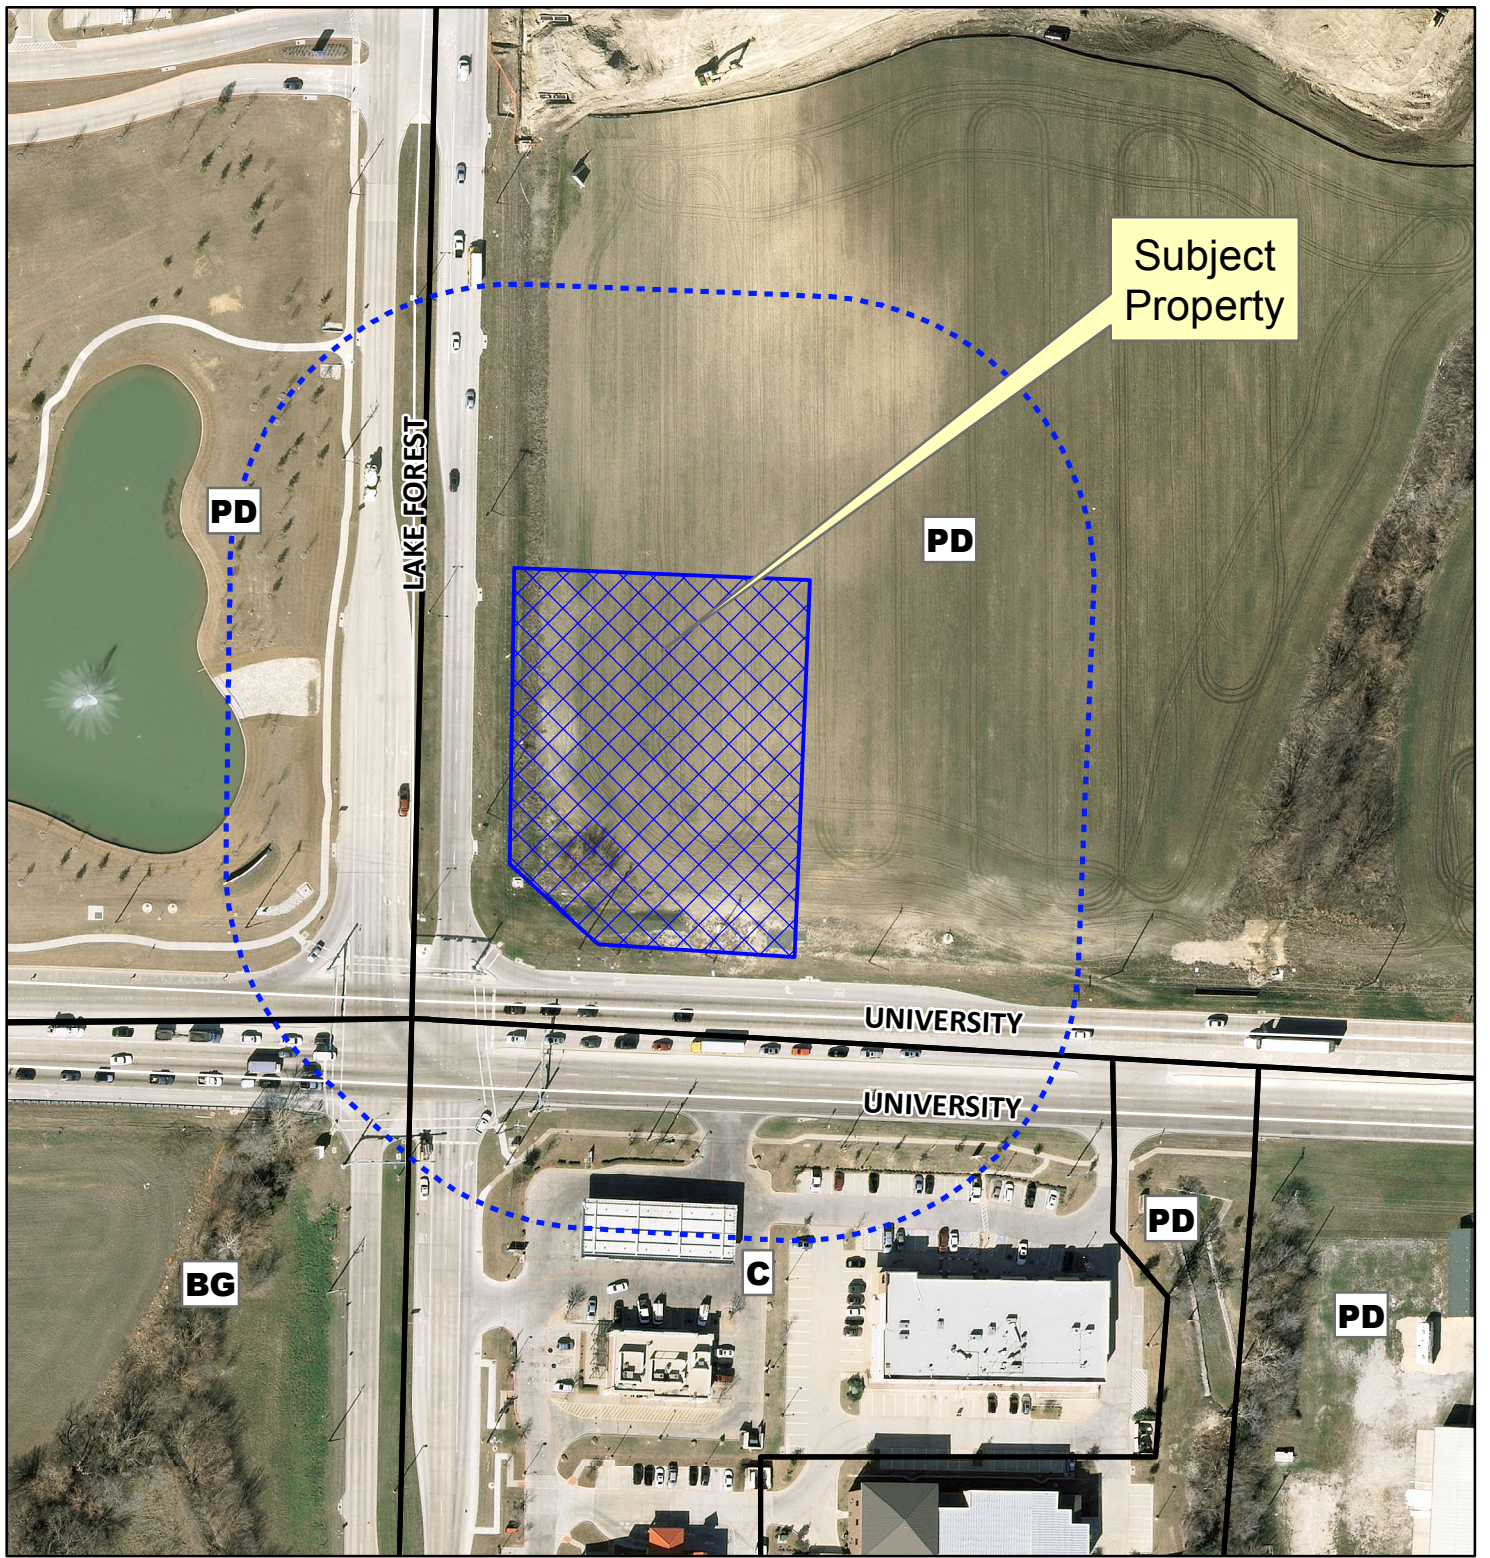

# Notification Map

Case: 13-270SP

--- 200' Notification Buffer