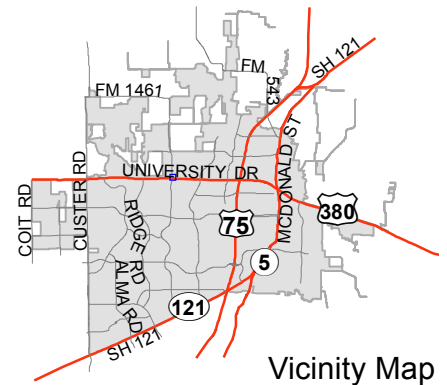

# Notification Map

Case: 13-270SP

--- 200' Notification Buffer