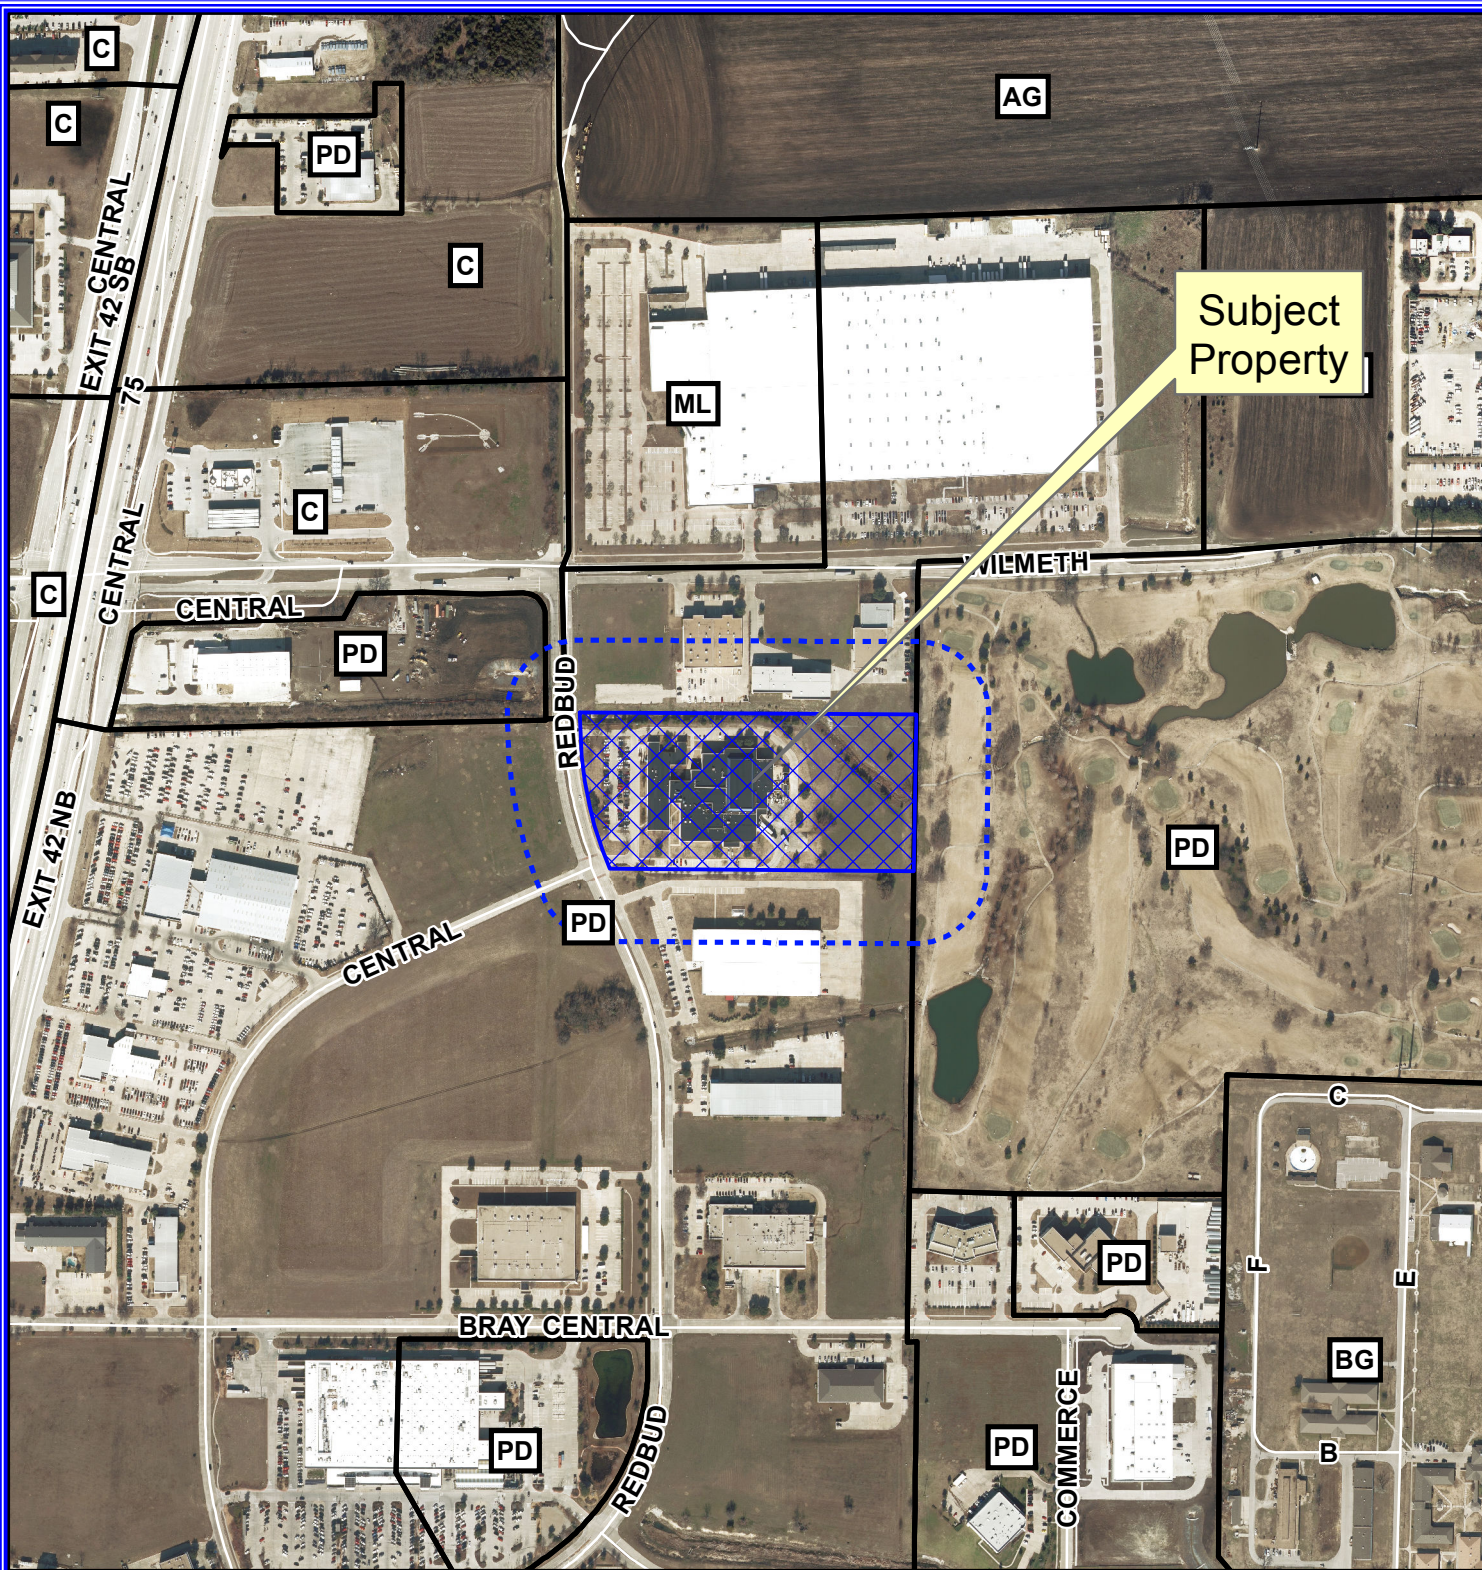

## Notification Map

Case: 16-080SP

--- 200' Buffer

Vicinity Map

# Notification Map

Case: 16-080SP

--- 200' Buffer