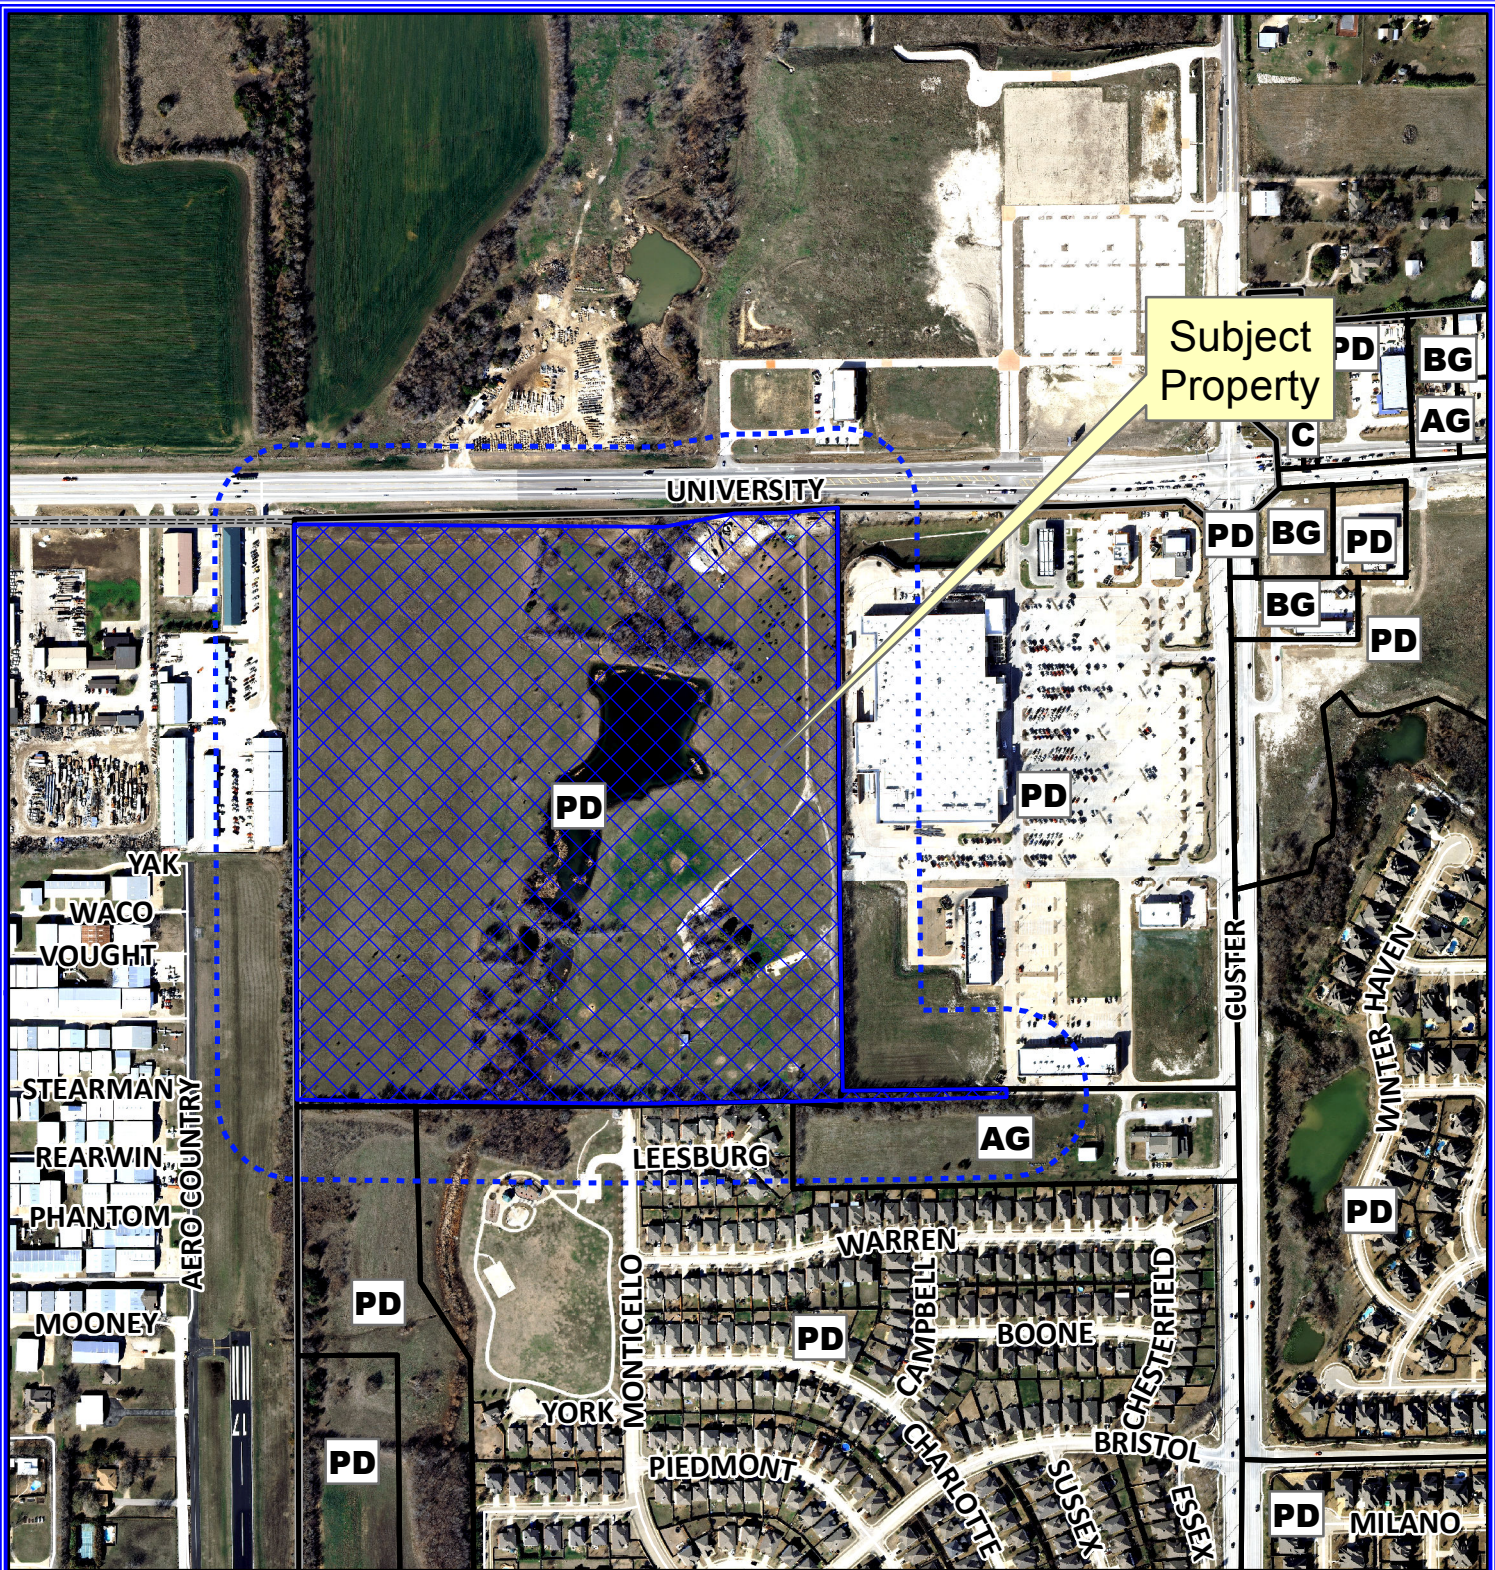

Notification Map

Case: 15-136Z

--- 200' Buffer

Subject Property

PD

AG

PD

PD

PD

PD MILANO

Notification Map

Case: 15-136Z

--- 200' Buffer