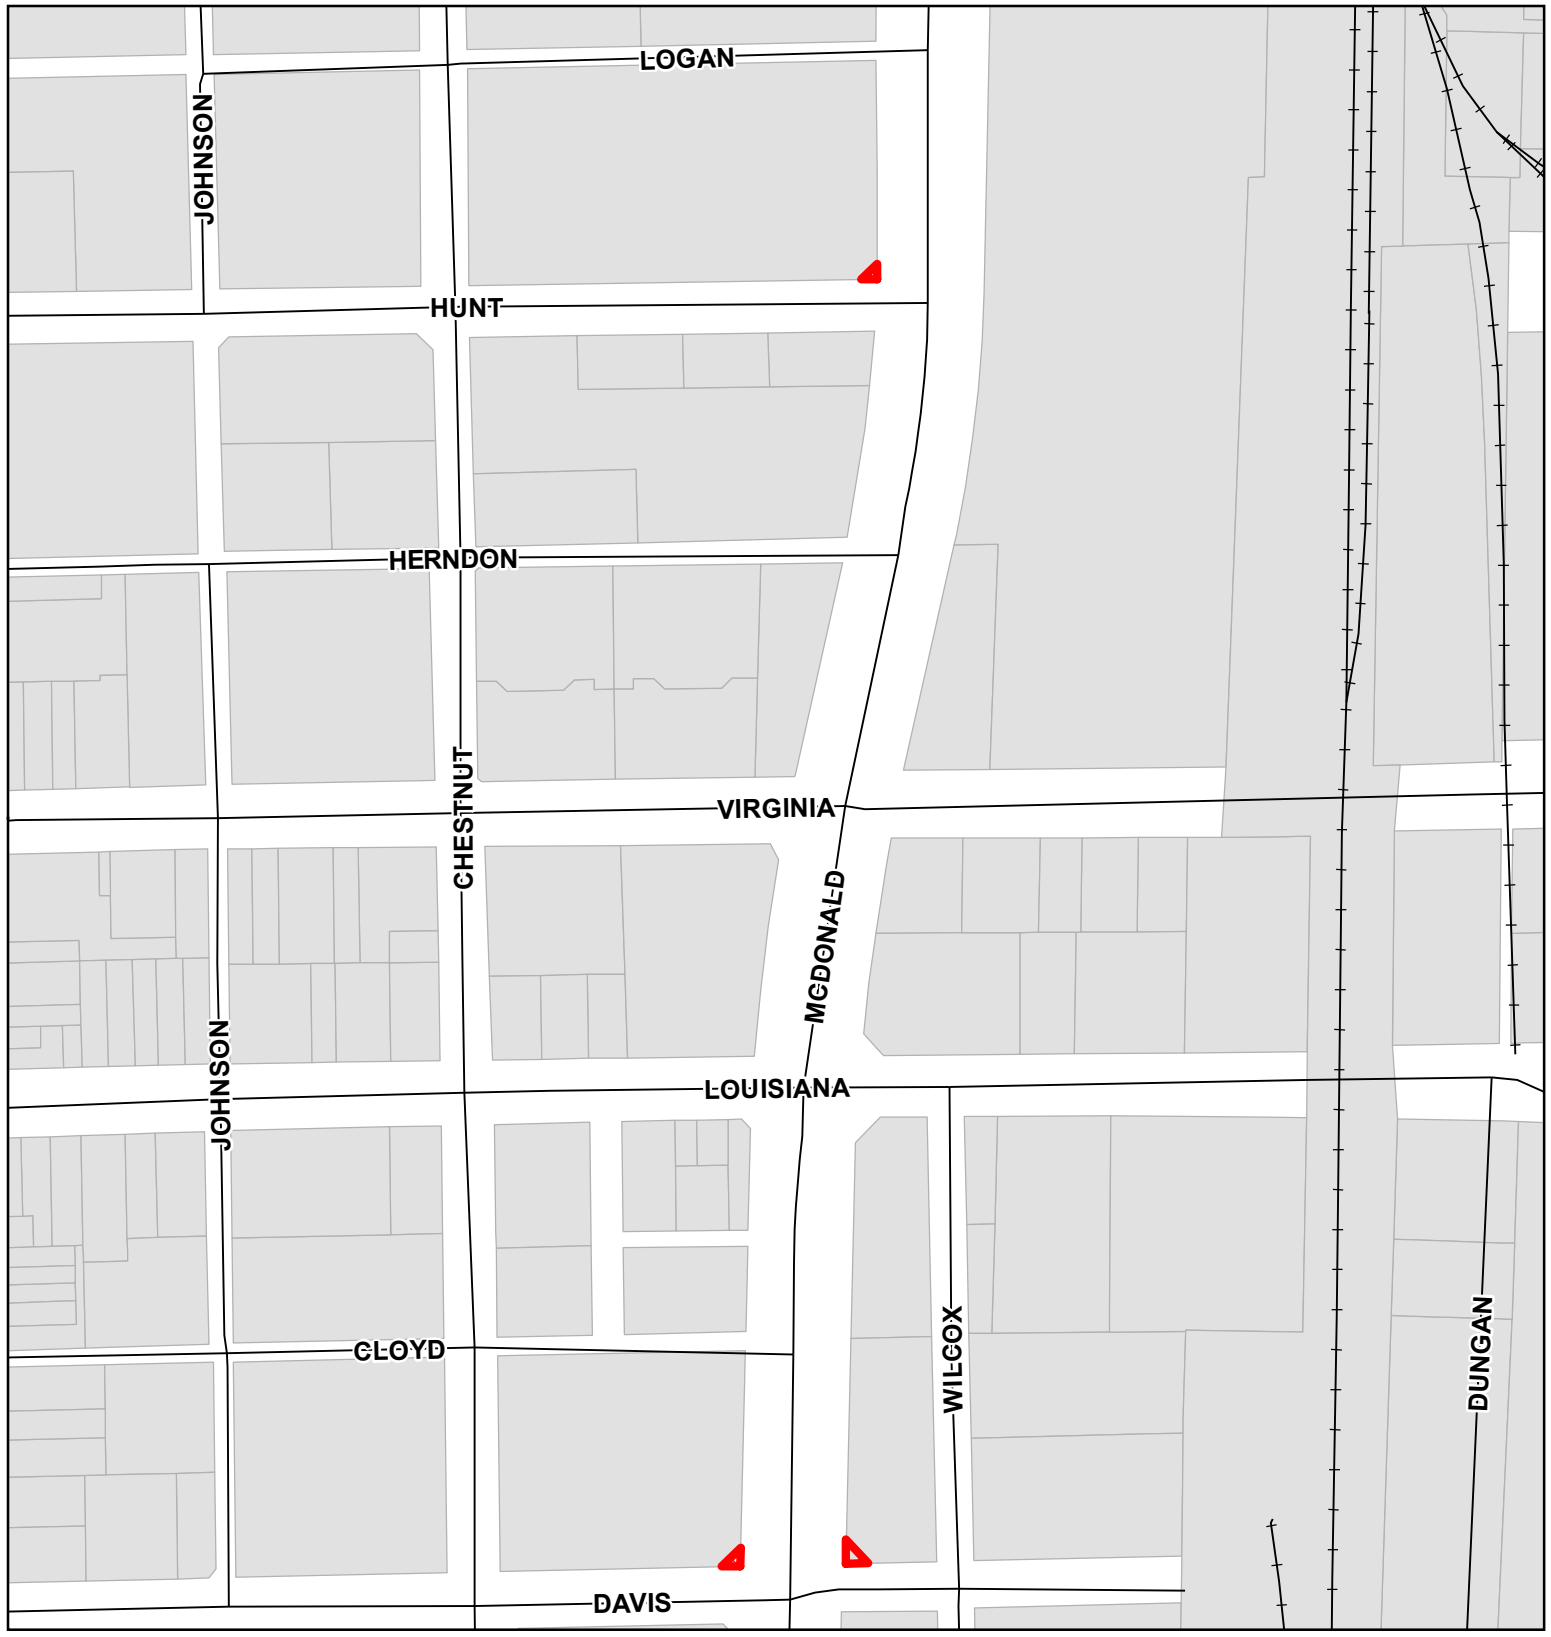

Document Path: Y:\GIS\GISWork\Kringrajiya\MapProjects\LocationMap\Dev_Services_Notification_Map.mxd

Location Map

Subject Property

-  Corner of Davis (West of SH5) and SH5
-  Corner of Davis and SH5
-  Corner of Hunt and SH5

DISCLAIMER: This map and information contained in it were developed exclusively for use by the City of McKinney. Any use or reliance on this map by anyone else is at that party's risk and without liability to the City of McKinney, its officials or employees for any discrepancies, errors, or variances which may exist.

Source: City of McKinney GIS
Date: 12/17/2021