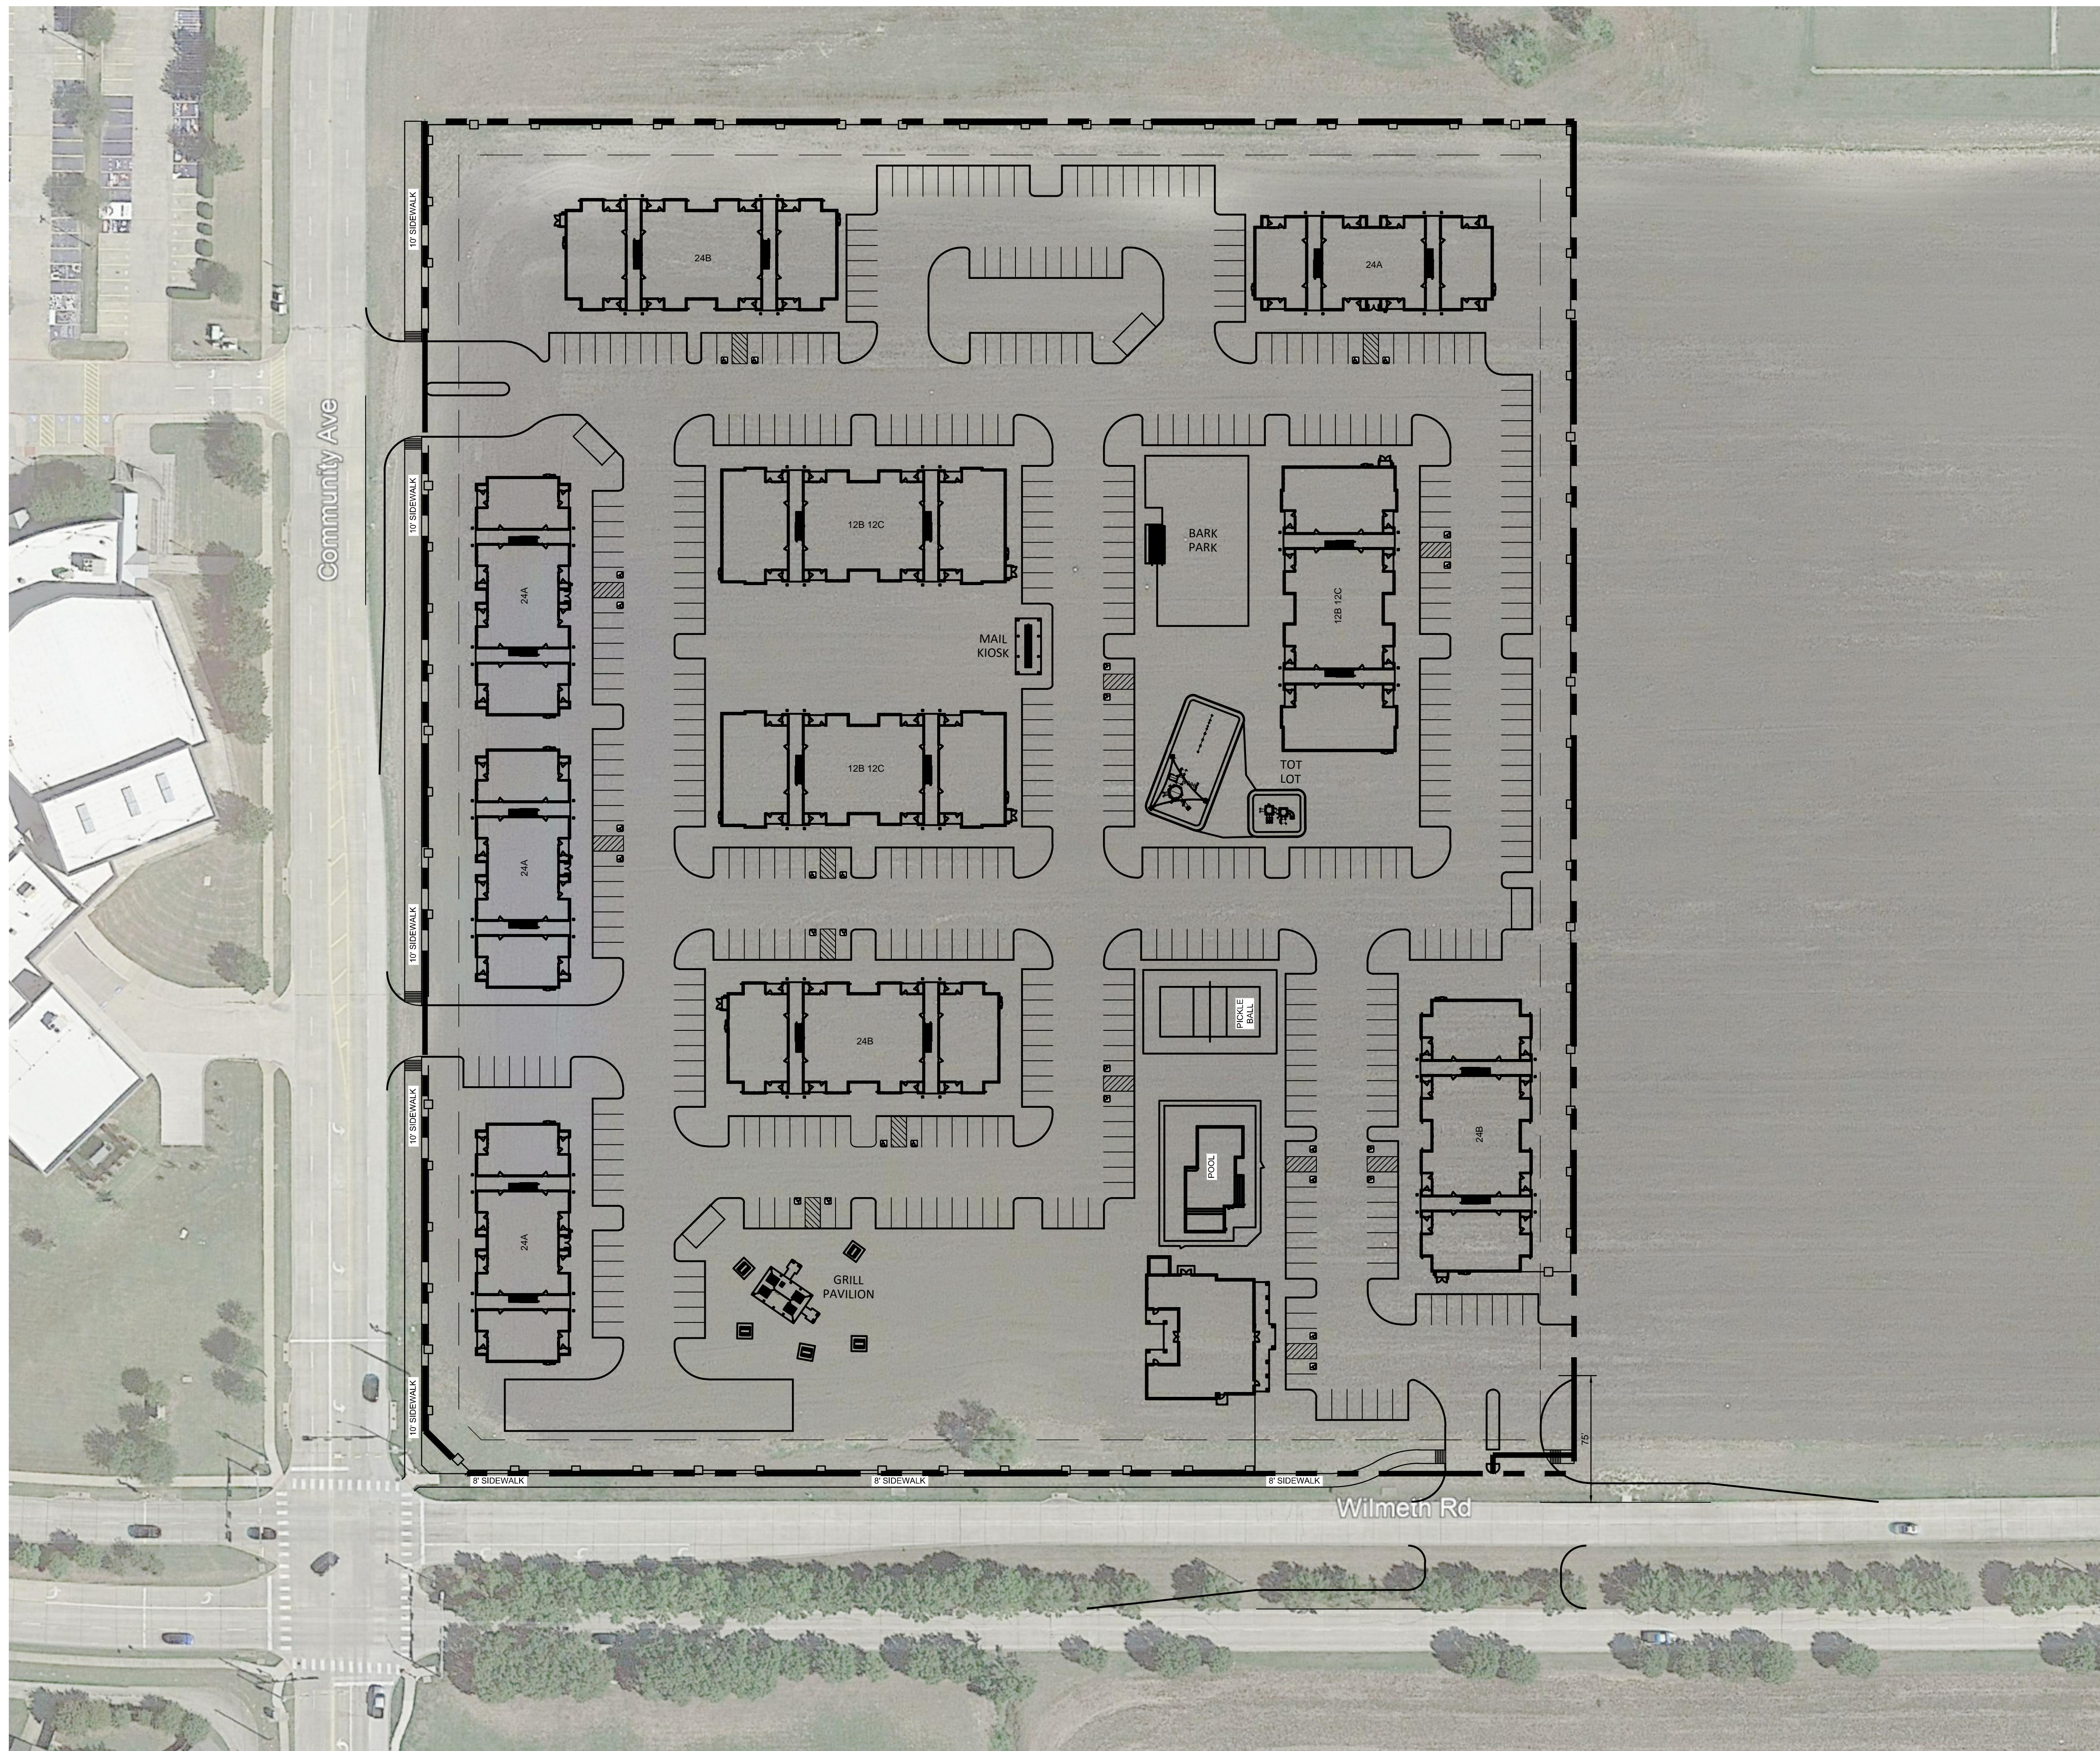

PLOTTED BY: DREW DONOSKY
 PLOT DATE: 12/29/2020 3:31 PM
 LOCATION: Z:\PROJECTS\PROJECTS\2020-166 PEDCOR MCKINNEY_CADD\BASE\SITE.DWG
 LAST SAVED: 12/17/2020 11:40 AM

PEDCOR MULTIFAMILY
MCKINNEY, TX

No.	DATE	REVISION	BY

CONCEPTUAL SITE PLAN

DESIGN:	ASD
DRAWN:	ASD
CHECKED:	MAM
DATE:	12/4/2020
SHEET	
SP-1	
File No.	2020-166

Information only