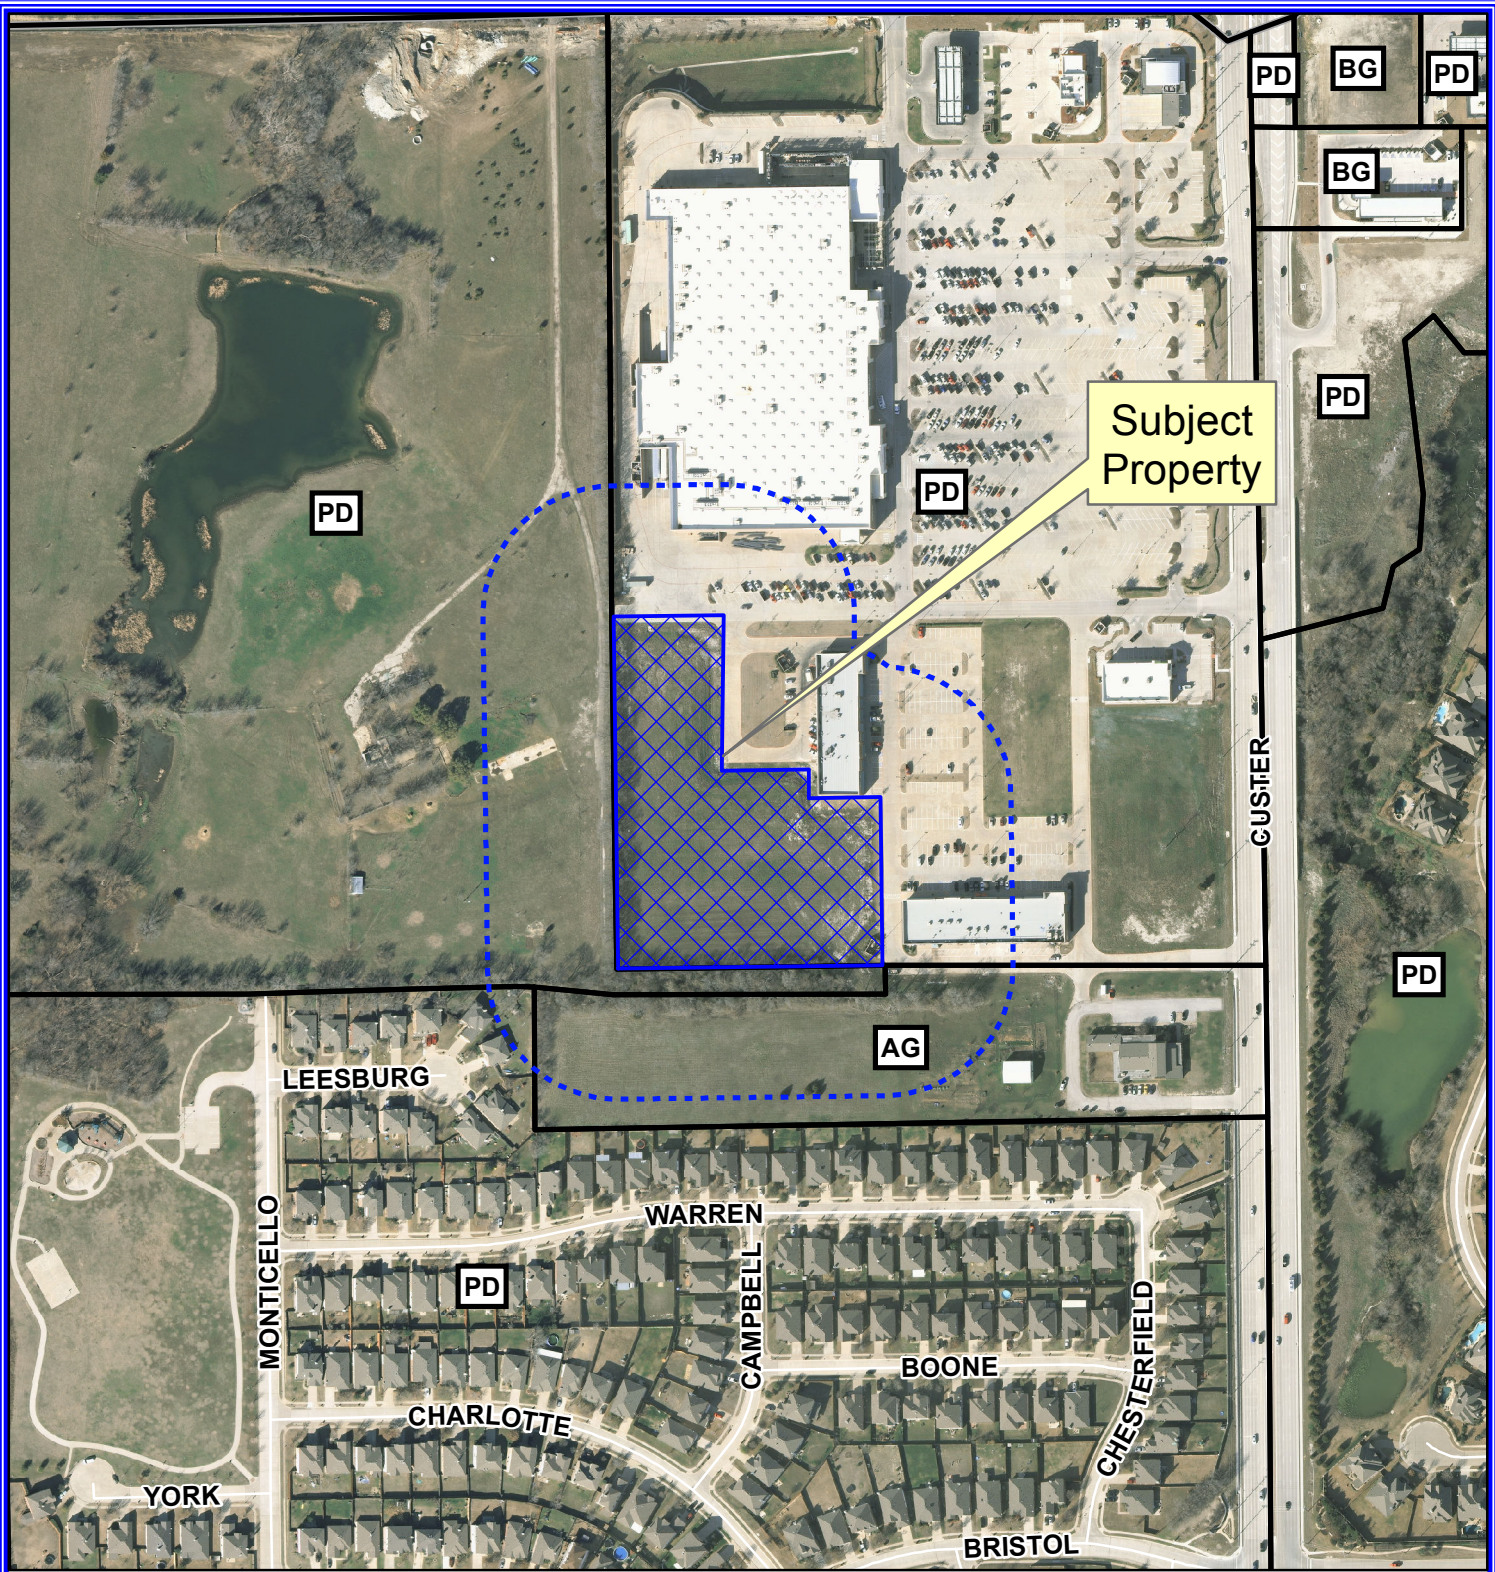

Notification Map

Case: 15-228SUP

--- 200' Buffer

Notification Map

Case: 15-228SUP

--- 200' Buffer

Vicinity Map