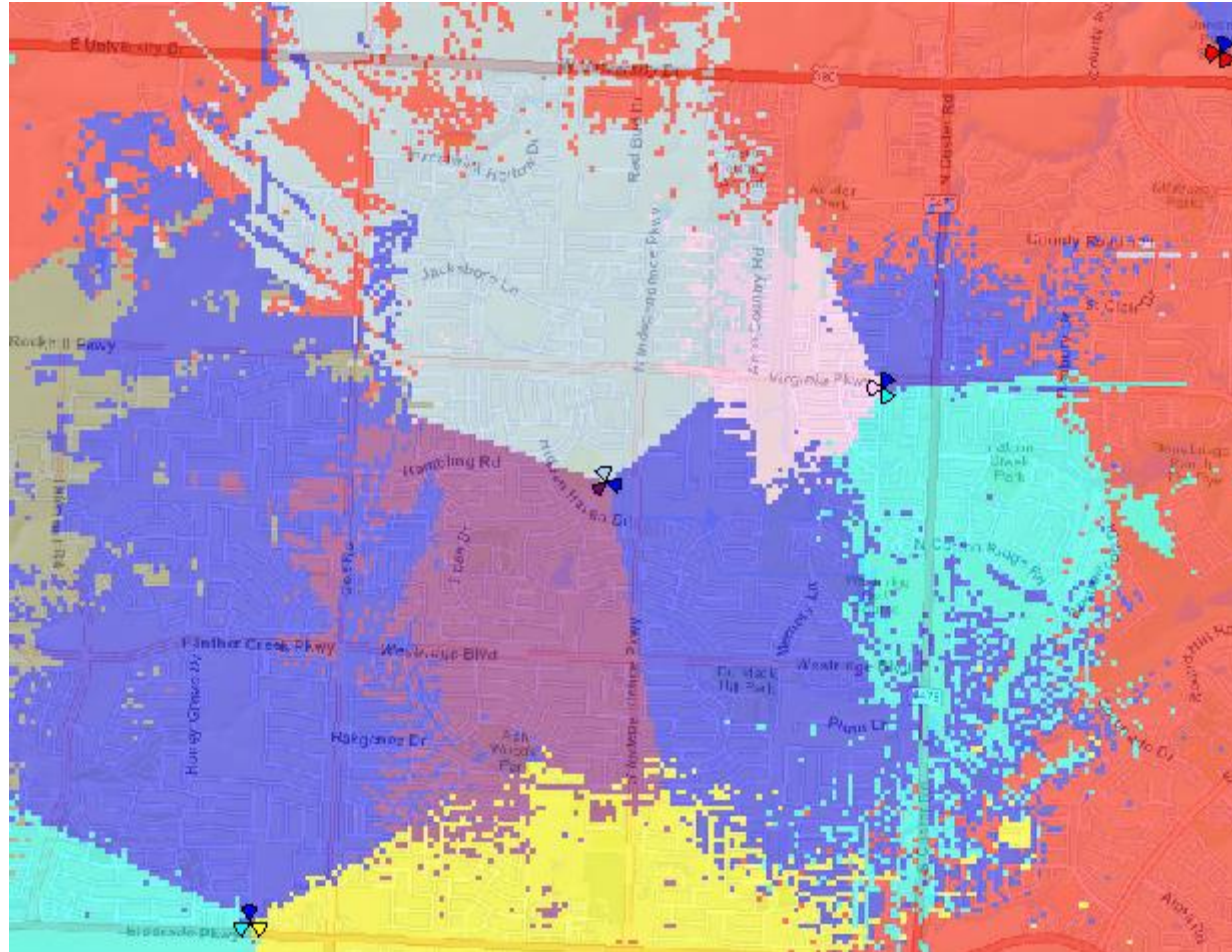

WESTRIDGE - Best Server Plots – Proposed School Flagpole