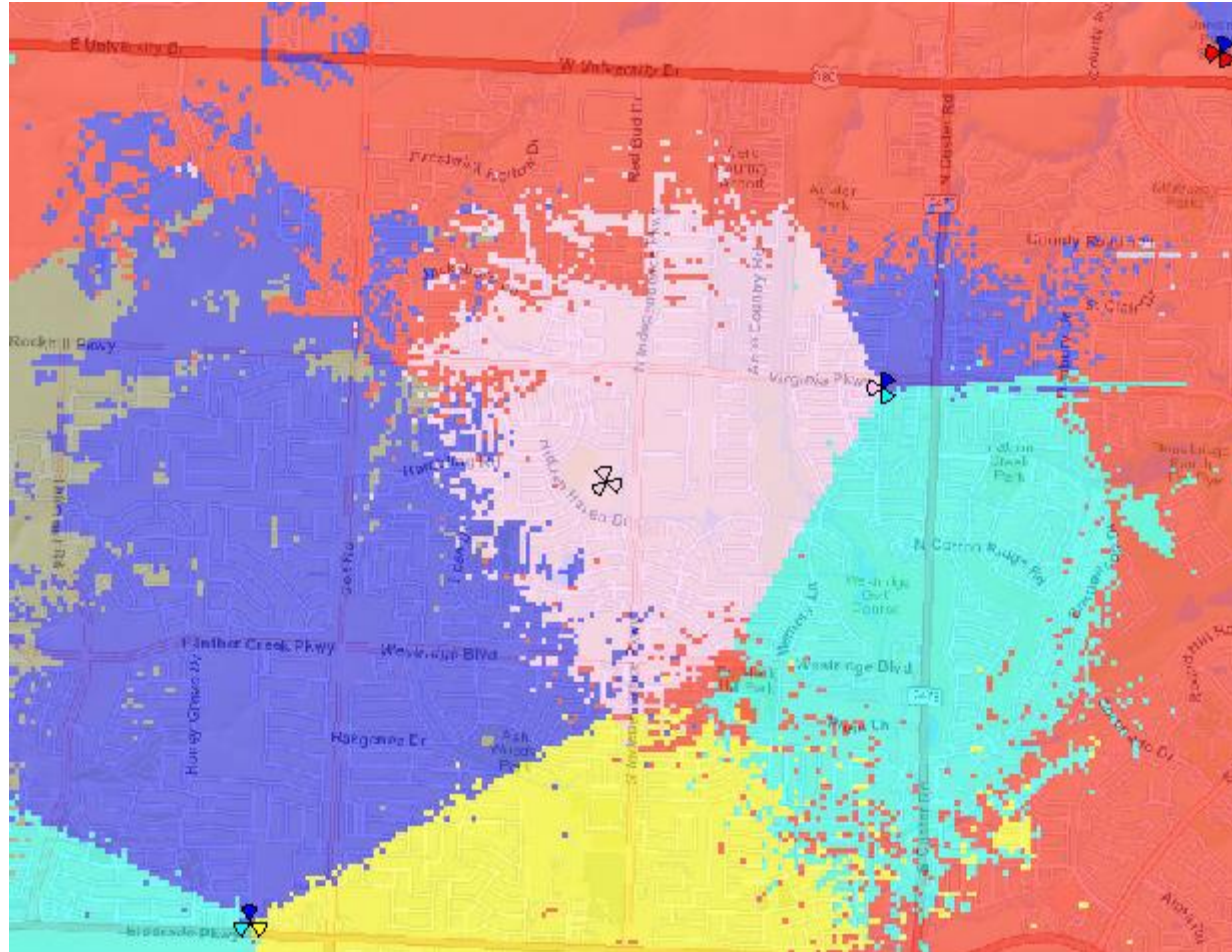

WESTRIDGE - Best Server Plots – Current