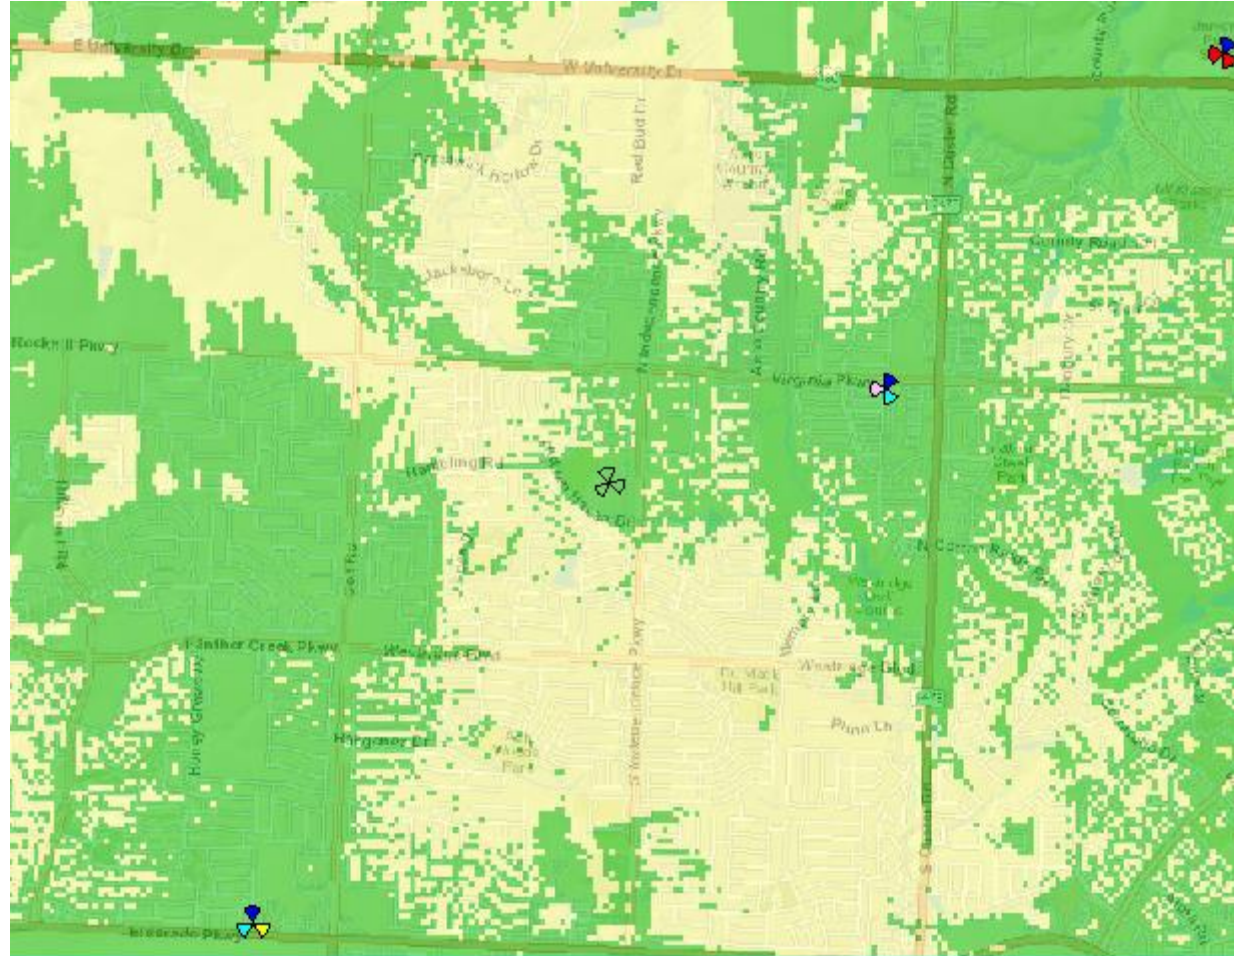

# **WESTRIDGE Proposed Macro Site RF Plots**

**Note: All plots are at 75' using candidate location C**

# WESTRIDGE - Aerial view of challenged area

# WESTRIDGE - RSRP Plots – Current