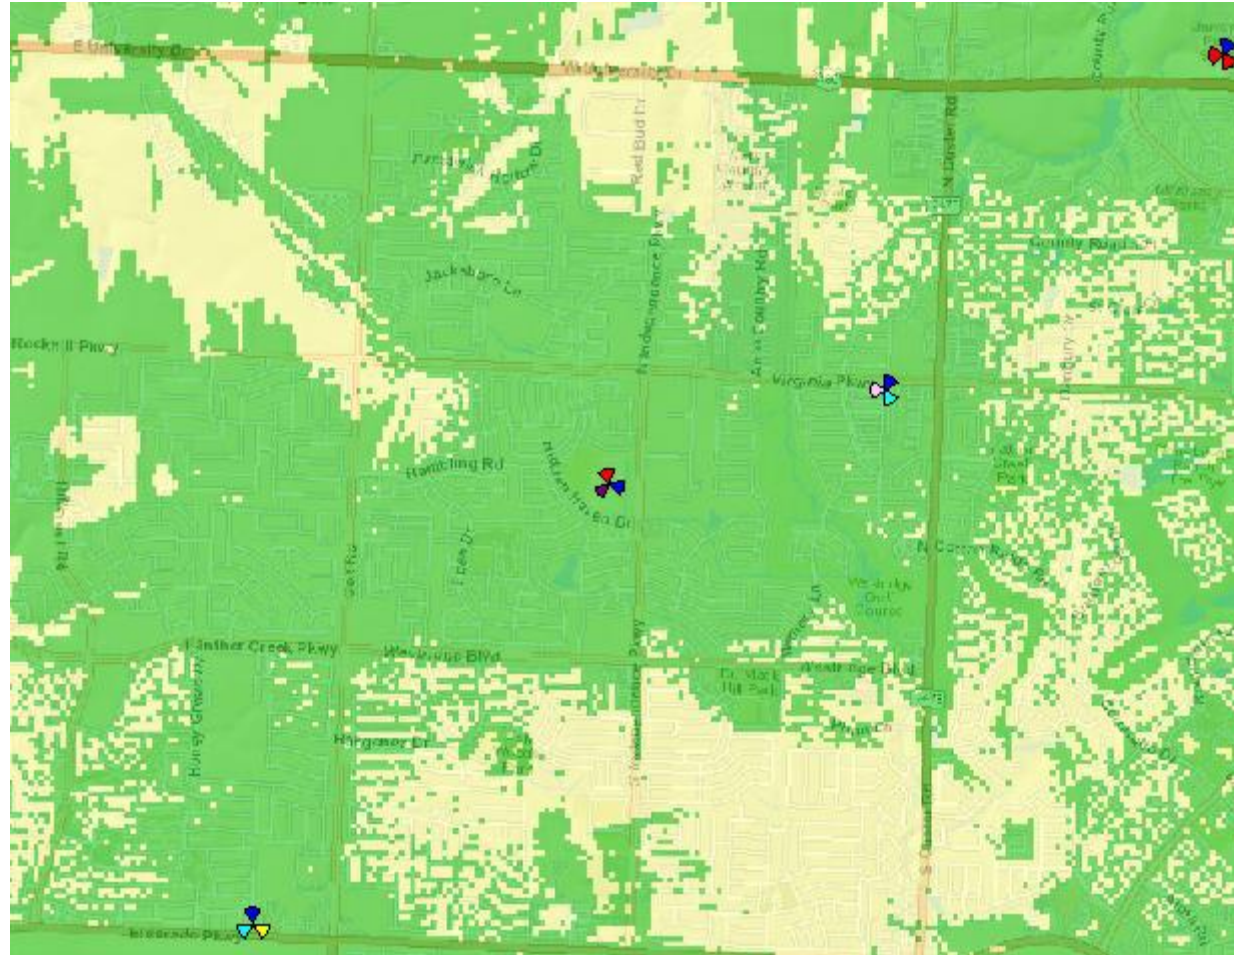

WESTRIDGE - RSRP Plots - Proposed School Flagpole

RSRP 700 MHz

- Best Indoor Coverage
- In-Vehicle/Outdoor Coverage