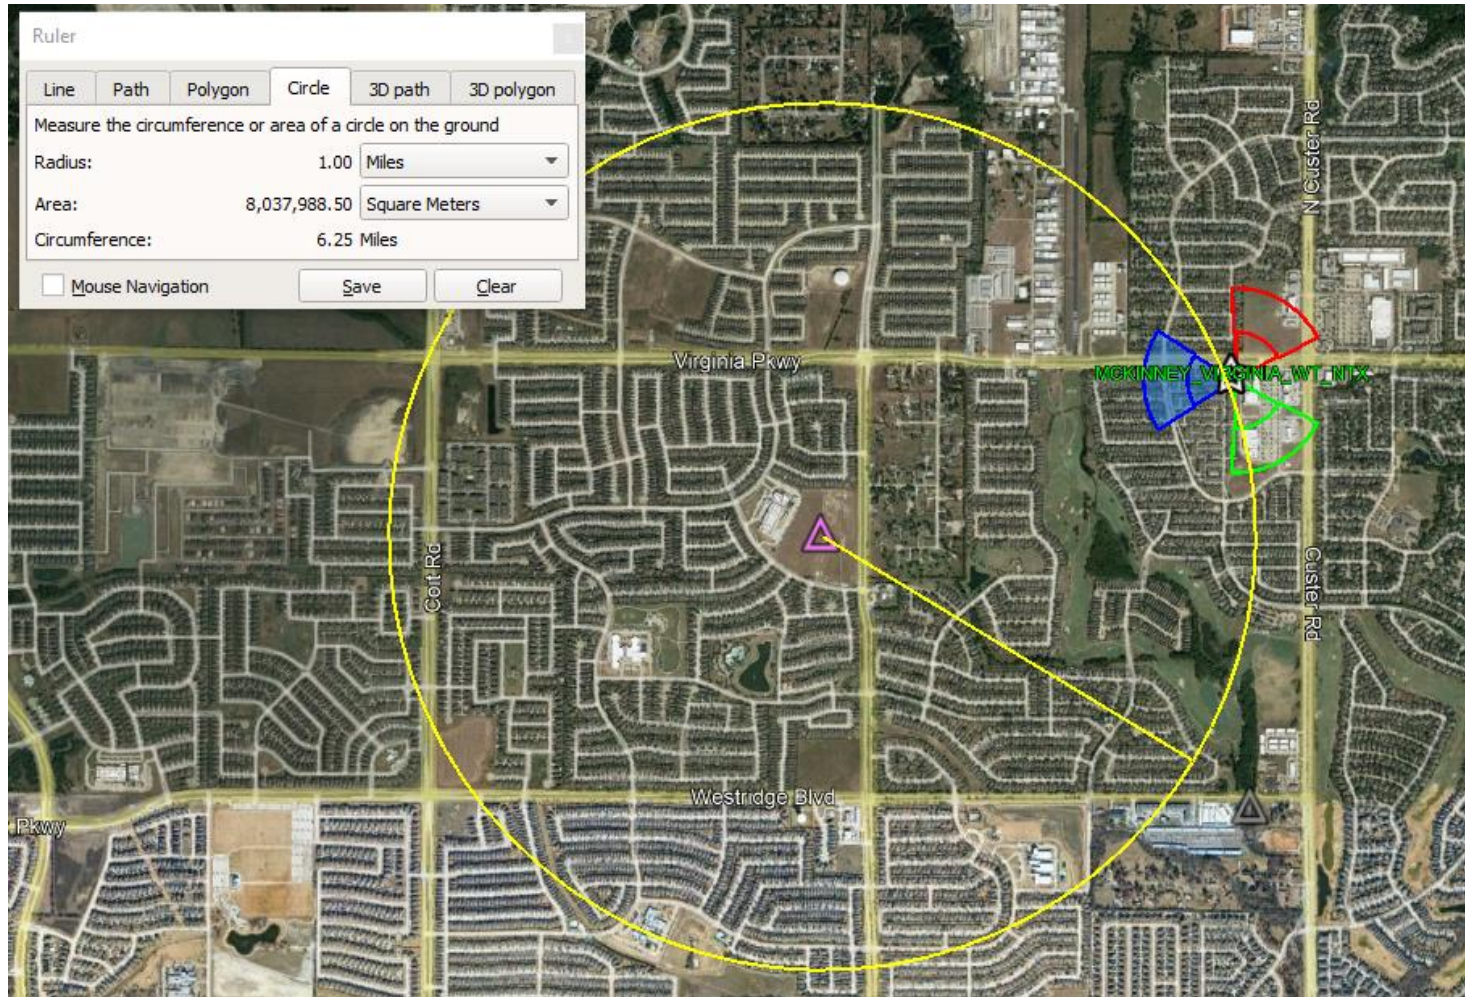

# **WESTRIDGE Proposed Macro Site RF Plots**

**Note: All plots are at 75' using candidate location C**

# WESTRIDGE - Aerial view of challenged area

# WESTRIDGE - RSRP Plots – Current