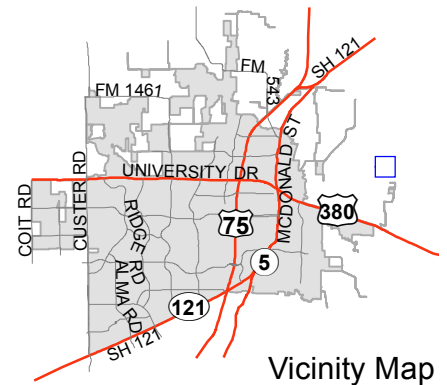

## Notification Map

Case: 13-128PFR

--- 200' Notification Buffer

Vicinity Map

# Notification Map

Case: 13-128PFR

--- 200' Notification Buffer