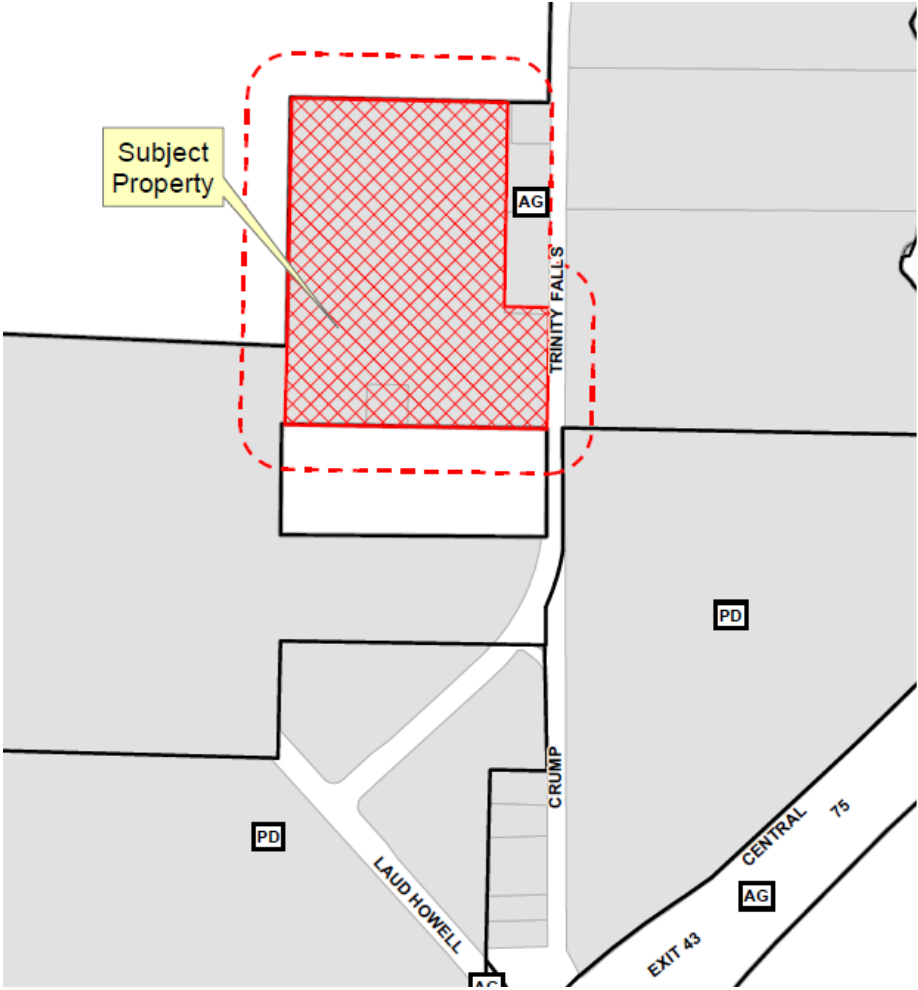

Arch Resorts Rezone

17-292Z

Location Map

Aerial Map

Zoning Exhibit

Date: 11/16/2017