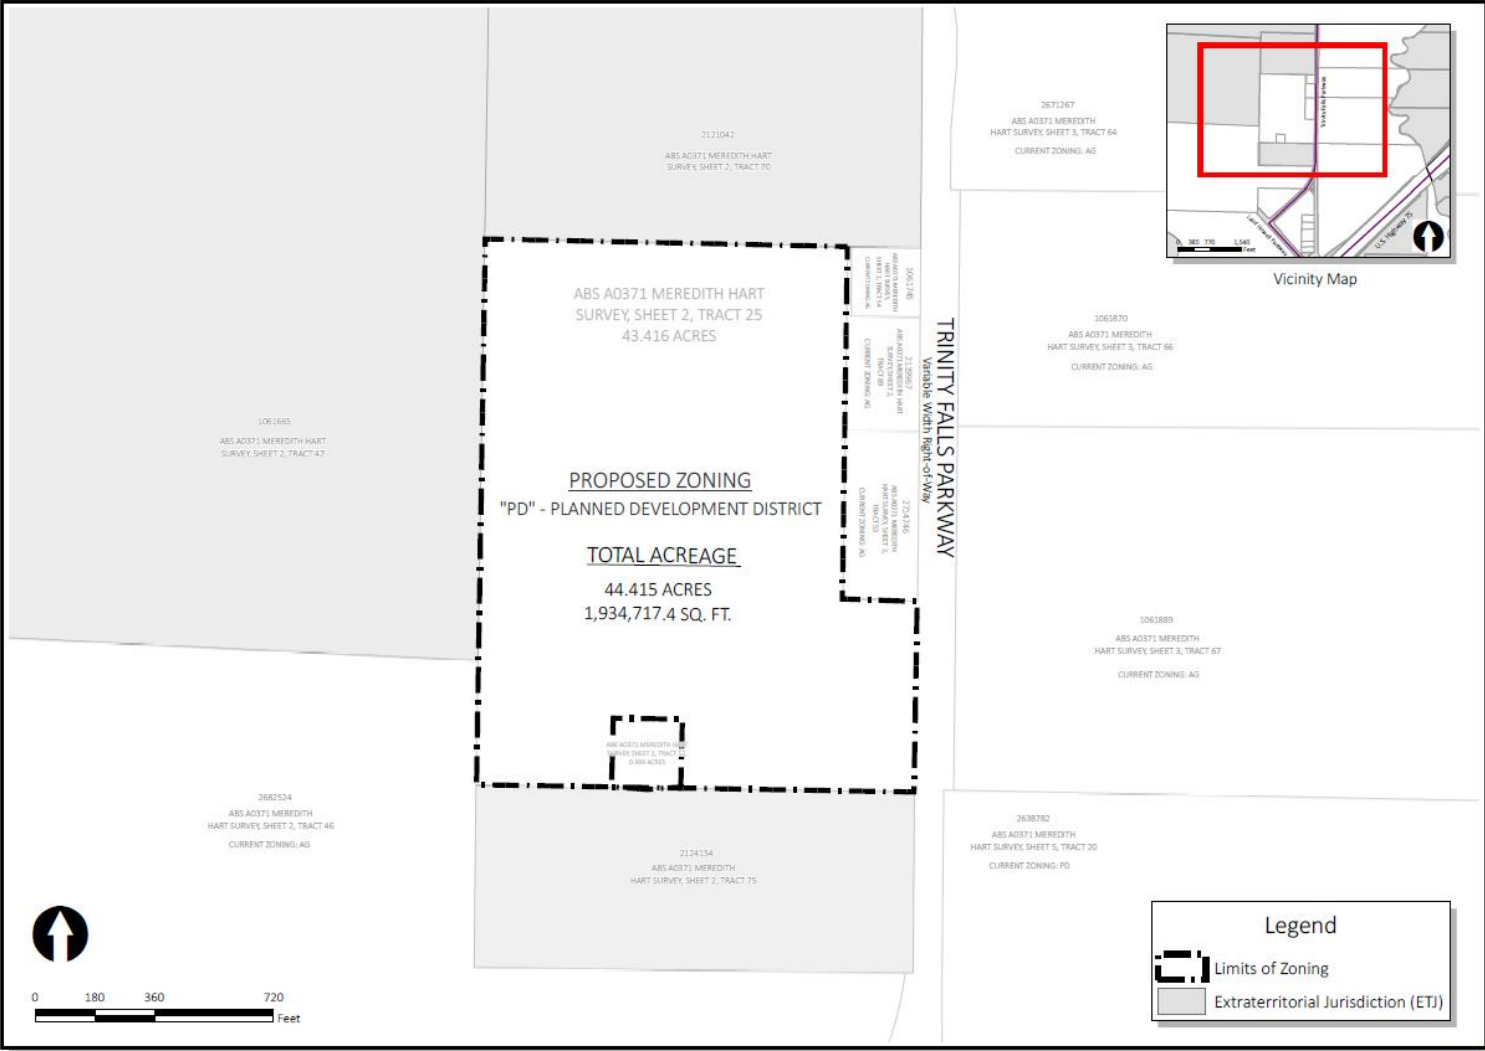

Arch Resorts Rezone

17-292Z

Location Map

Aerial Map

Zoning Exhibit

Date: 11/16/2017