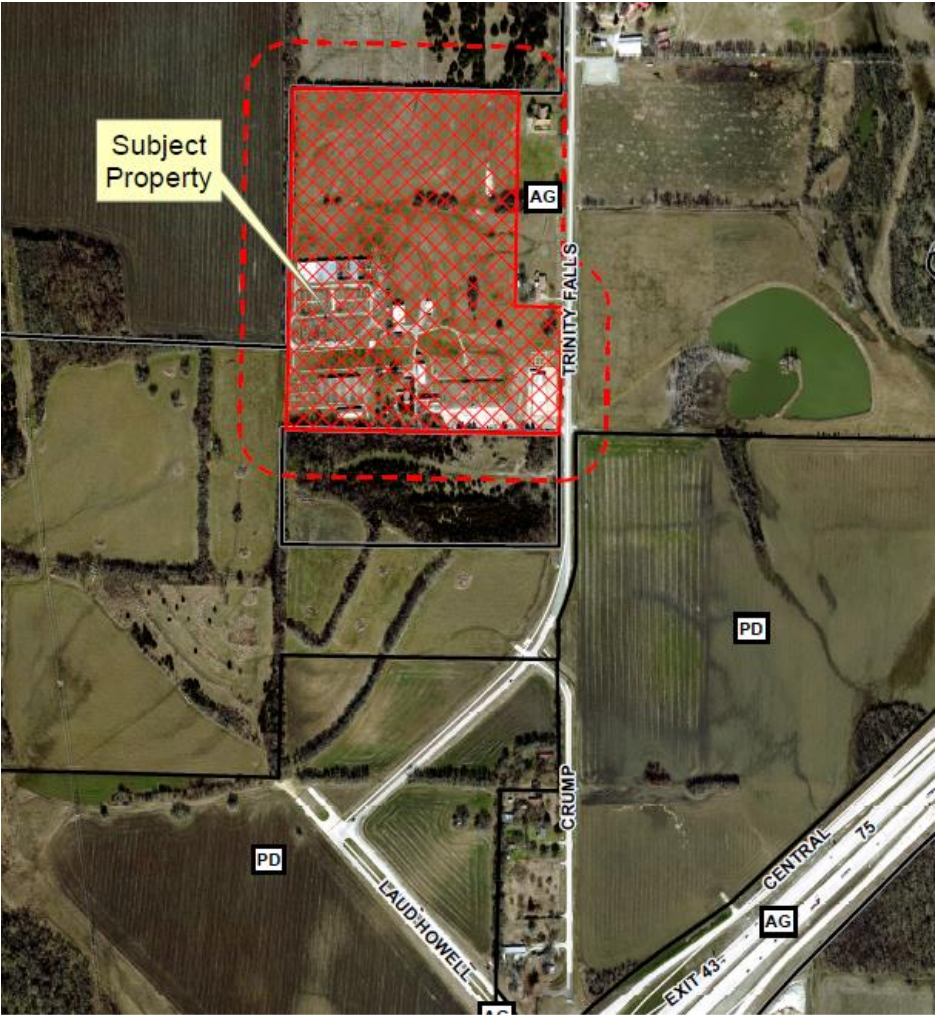

Arch Resorts Rezone

17-292Z

Location Map

Aerial Map

Zoning Exhibit

Date: 11/16/2017