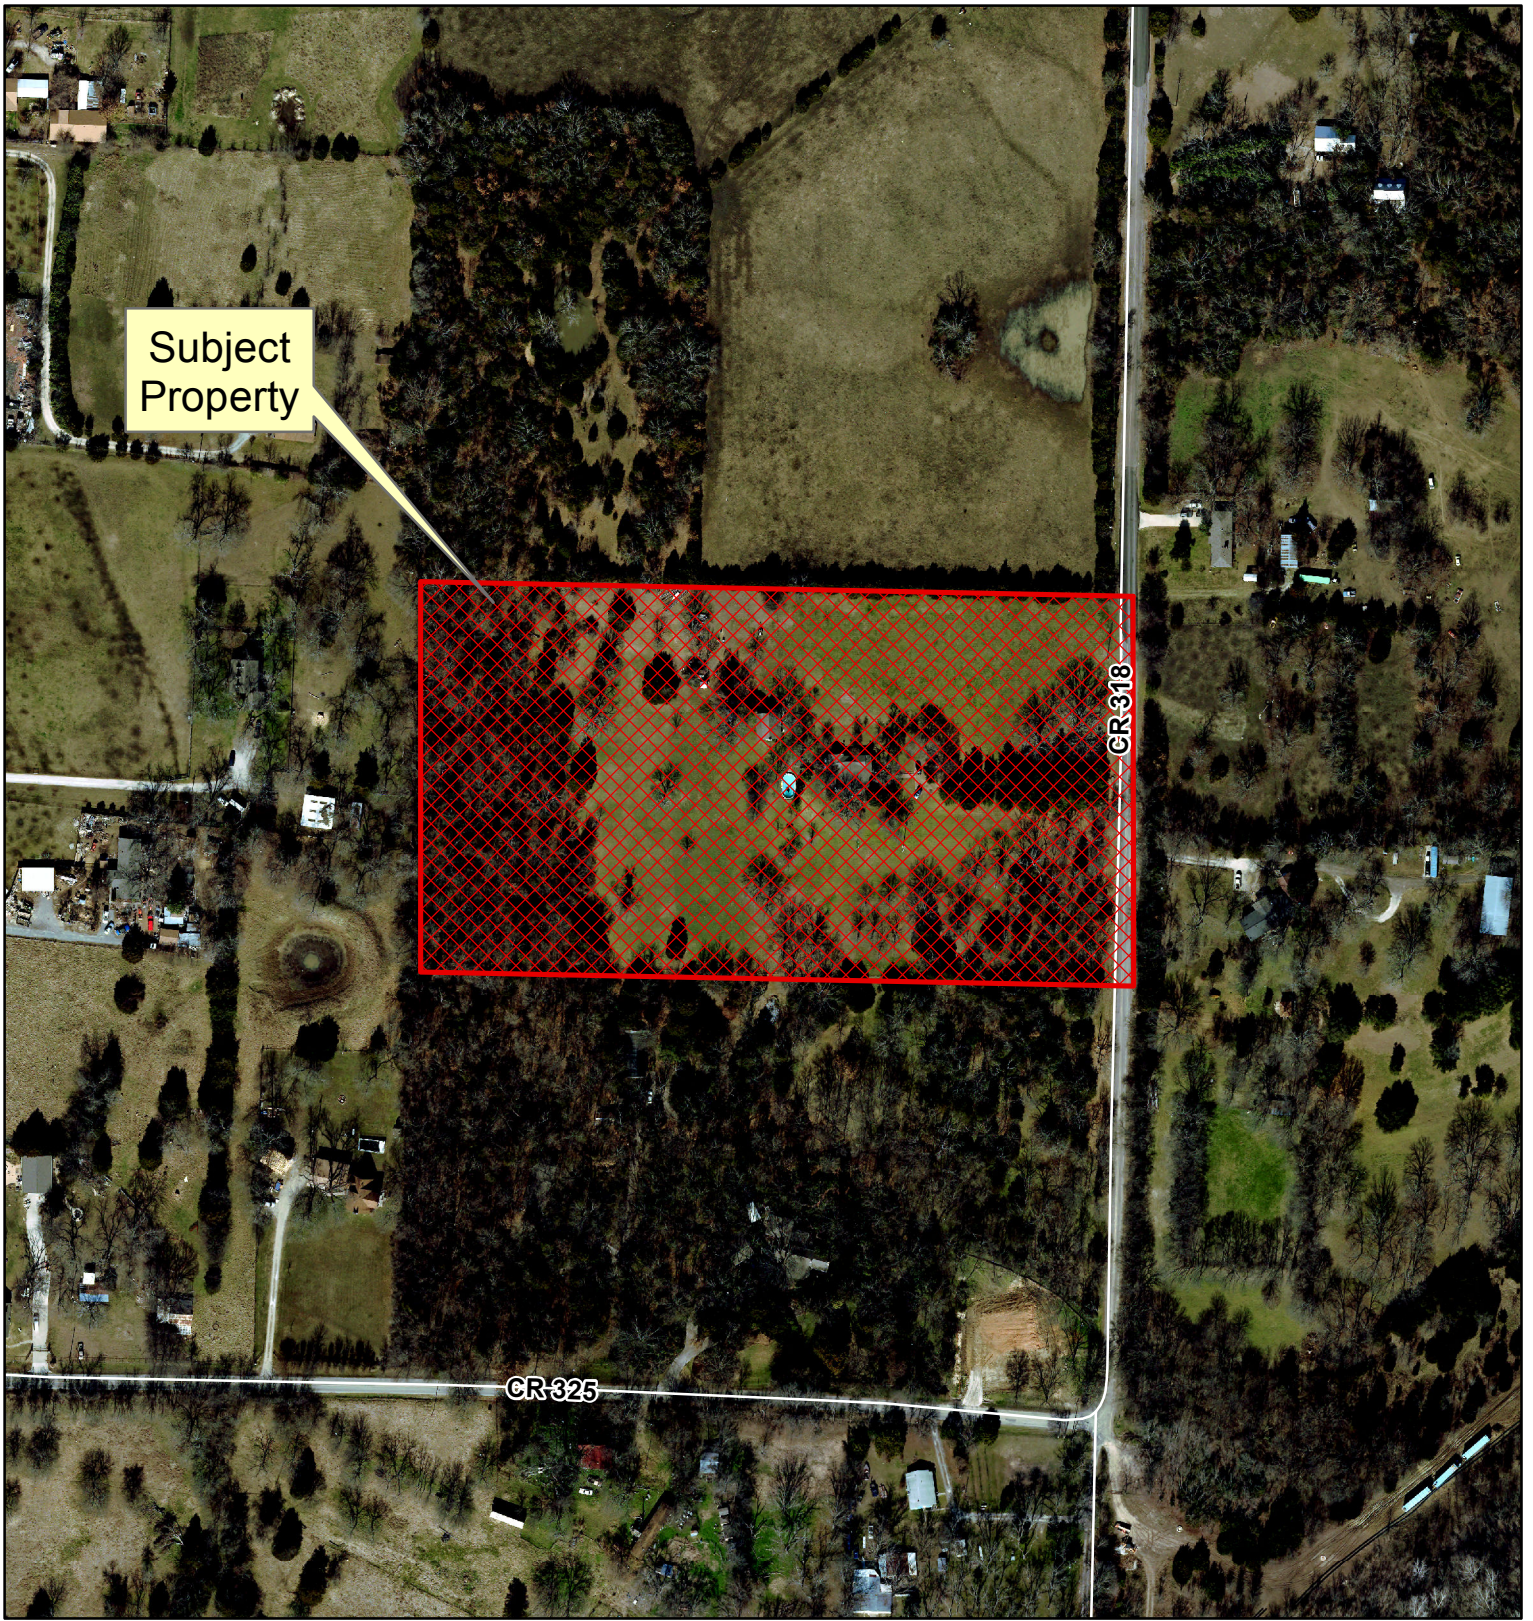

Subject Property

CR 325

CR 318

## Location Map

Case: 17-287PF

200' Buffer

Vicinity Map

0 140 280  
Feet

## Location Map

Case: 17-287PF

200' Buffer

Vicinity Map

DISCLAIMER: This map and information contained in it were developed exclusively for use by the City of McKinney. Any use or reliance on this map by anyone else is at that party's risk and without liability to the City of McKinney, its officials or employees for any discrepancies, errors, or variances which may exist.