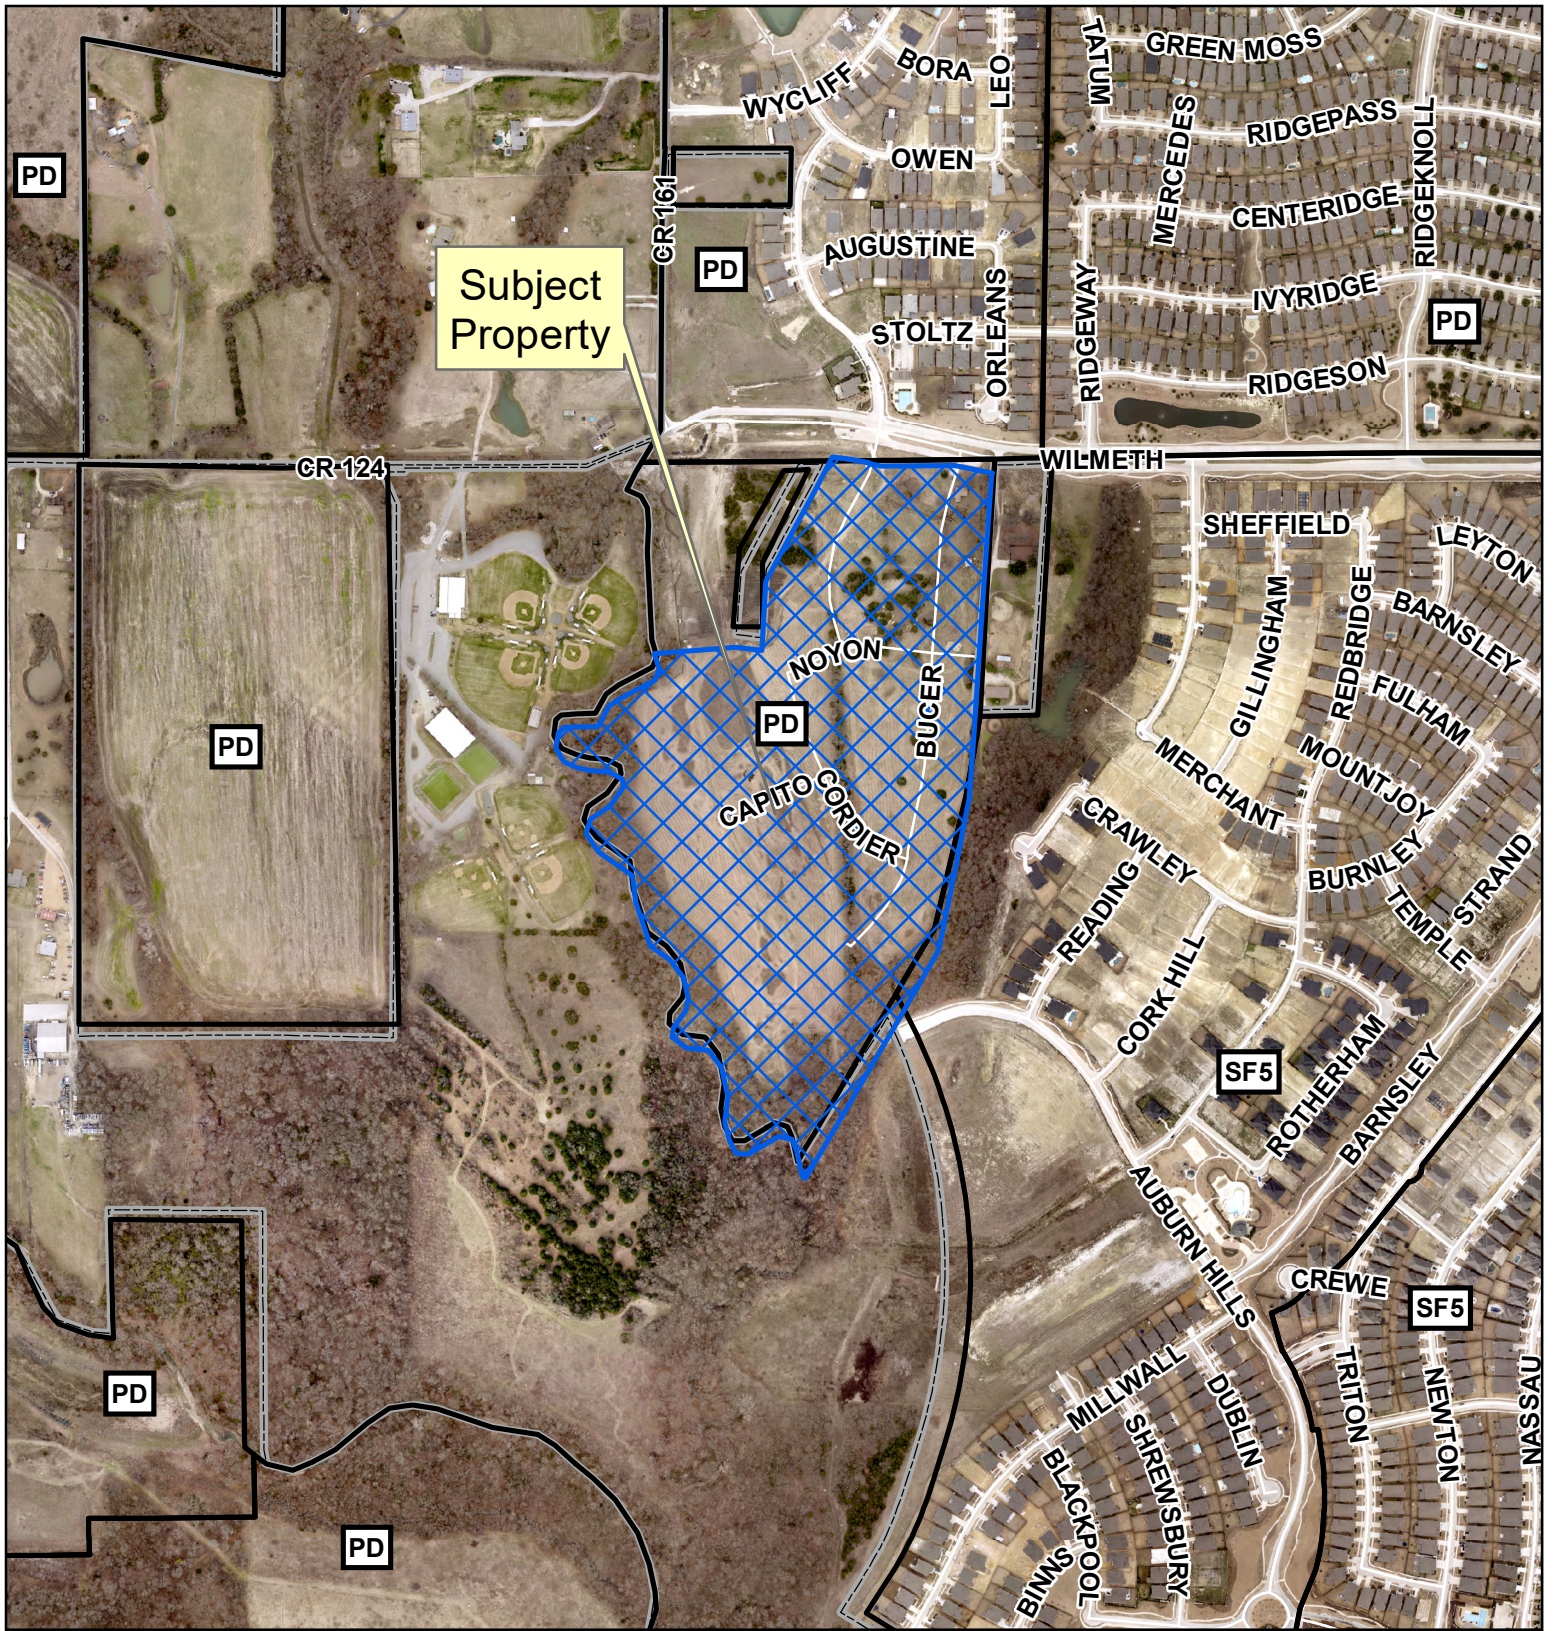

Subject Property

Location Map

Wilmeth Ridge South Roadway Impact Fee Credit Agreement (AGREEMENT2021-0004)

Source: City of McKinney GIS
Date: 9/9/2021

DISCLAIMER: This map and information contained in it were developed exclusively for use by the City of McKinney. Any use or reliance on this map by anyone else is at that party's risk and without liability to the City of McKinney, its officials or employees for any discrepancies, errors, or variances which may exist.

Document Path: Y:\GIS\GISWork\NFRose\Scripts\Dev_Services_Notification_Map.mxd

Subject Property

Location Map

Wilmeth Ridge South Roadway Impact Fee Credit Agreement (AGREEMENT2021-0004)

Vicinity Map

Source: City of McKinney GIS
Date: 9/9/2021

DISCLAIMER: This map and information contained in it were developed exclusively for use by the City of McKinney. Any use or reliance on this map by anyone else is at that party's risk and without liability to the City of McKinney, its officials or employees for any discrepancies, errors, or variances which may exist.