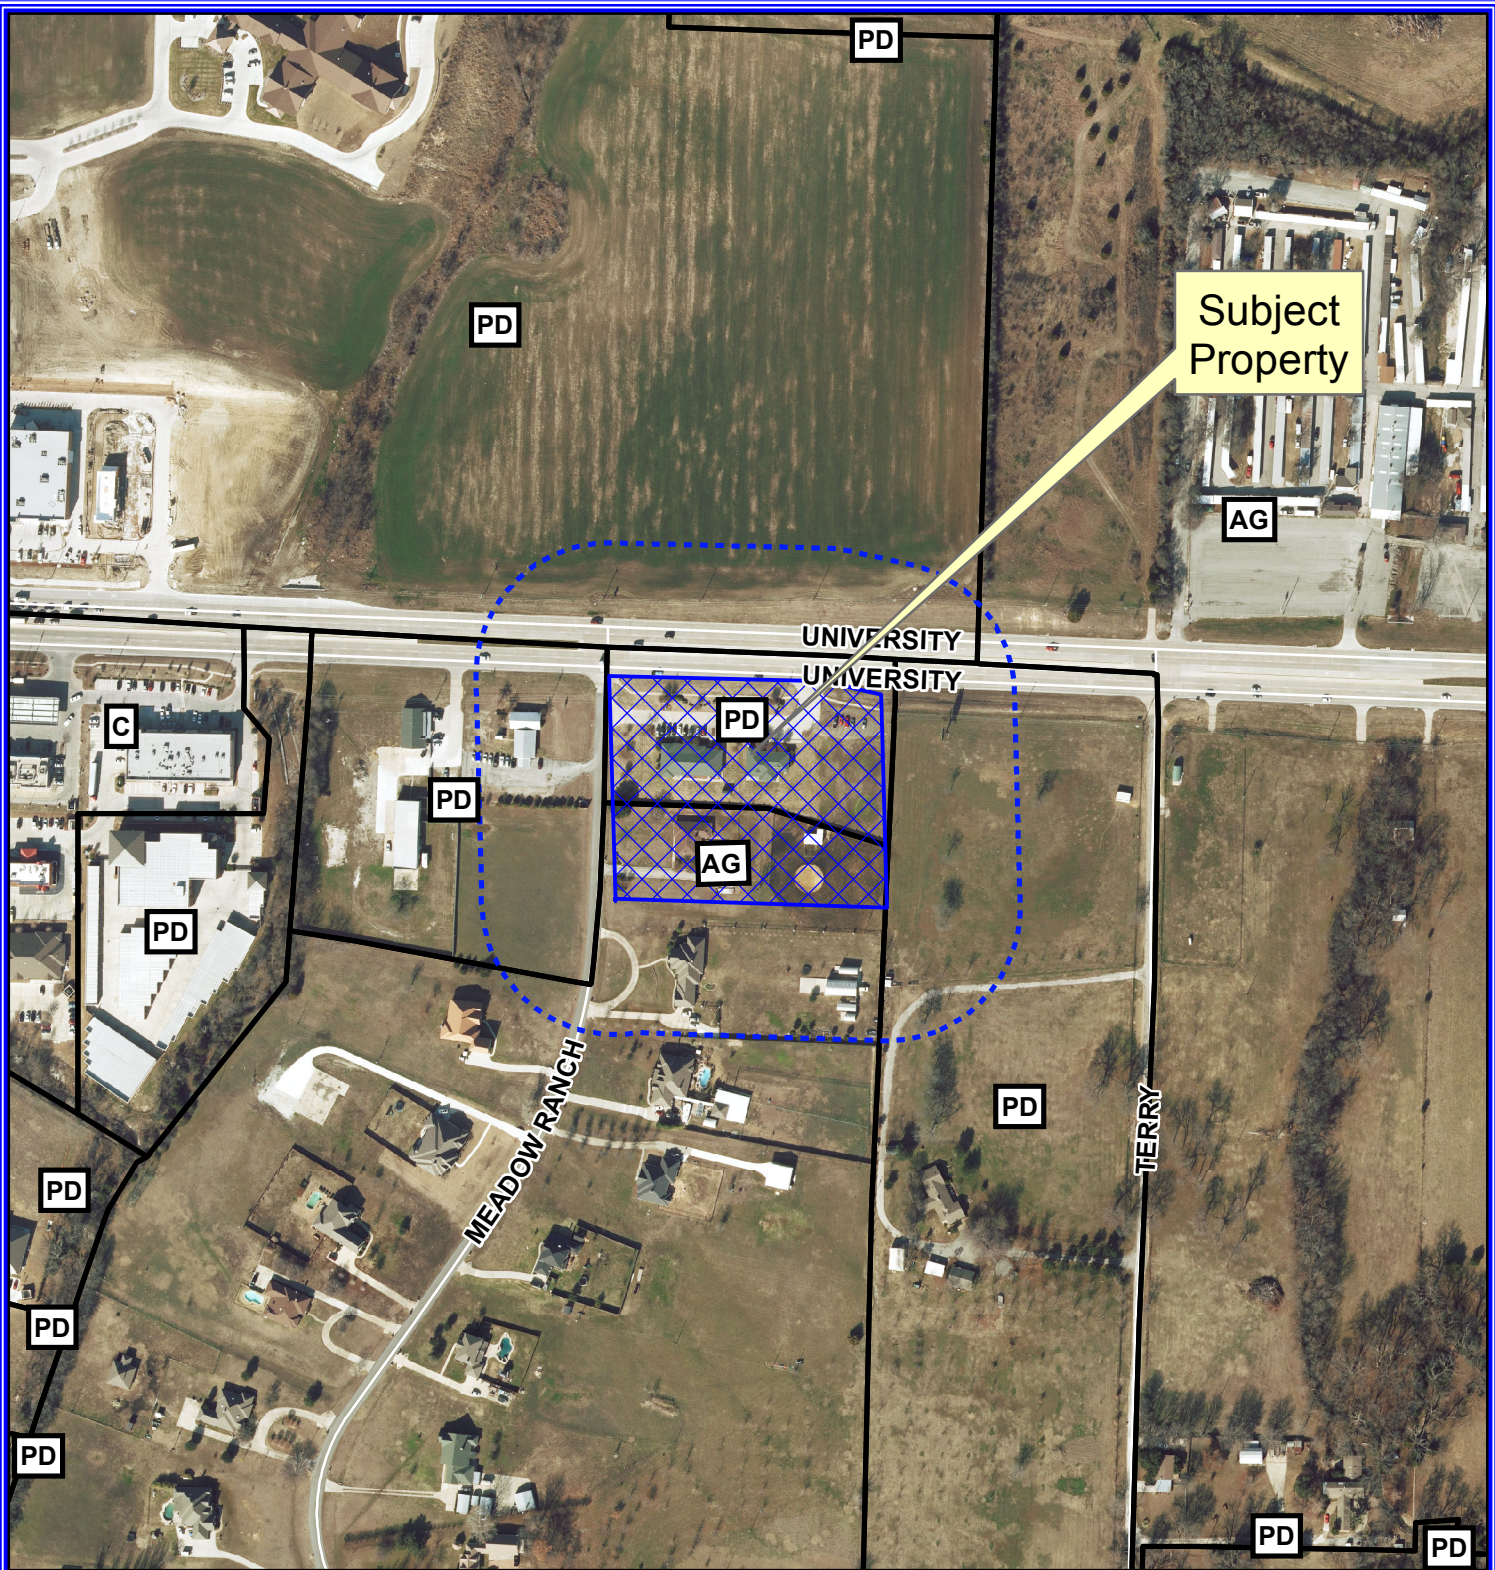

Notification Map

Case: 14-297Z

--- 200' Buffer

Vicinity Map

Notification Map

Case: 14-297Z

--- 200' Buffer

Vicinity Map