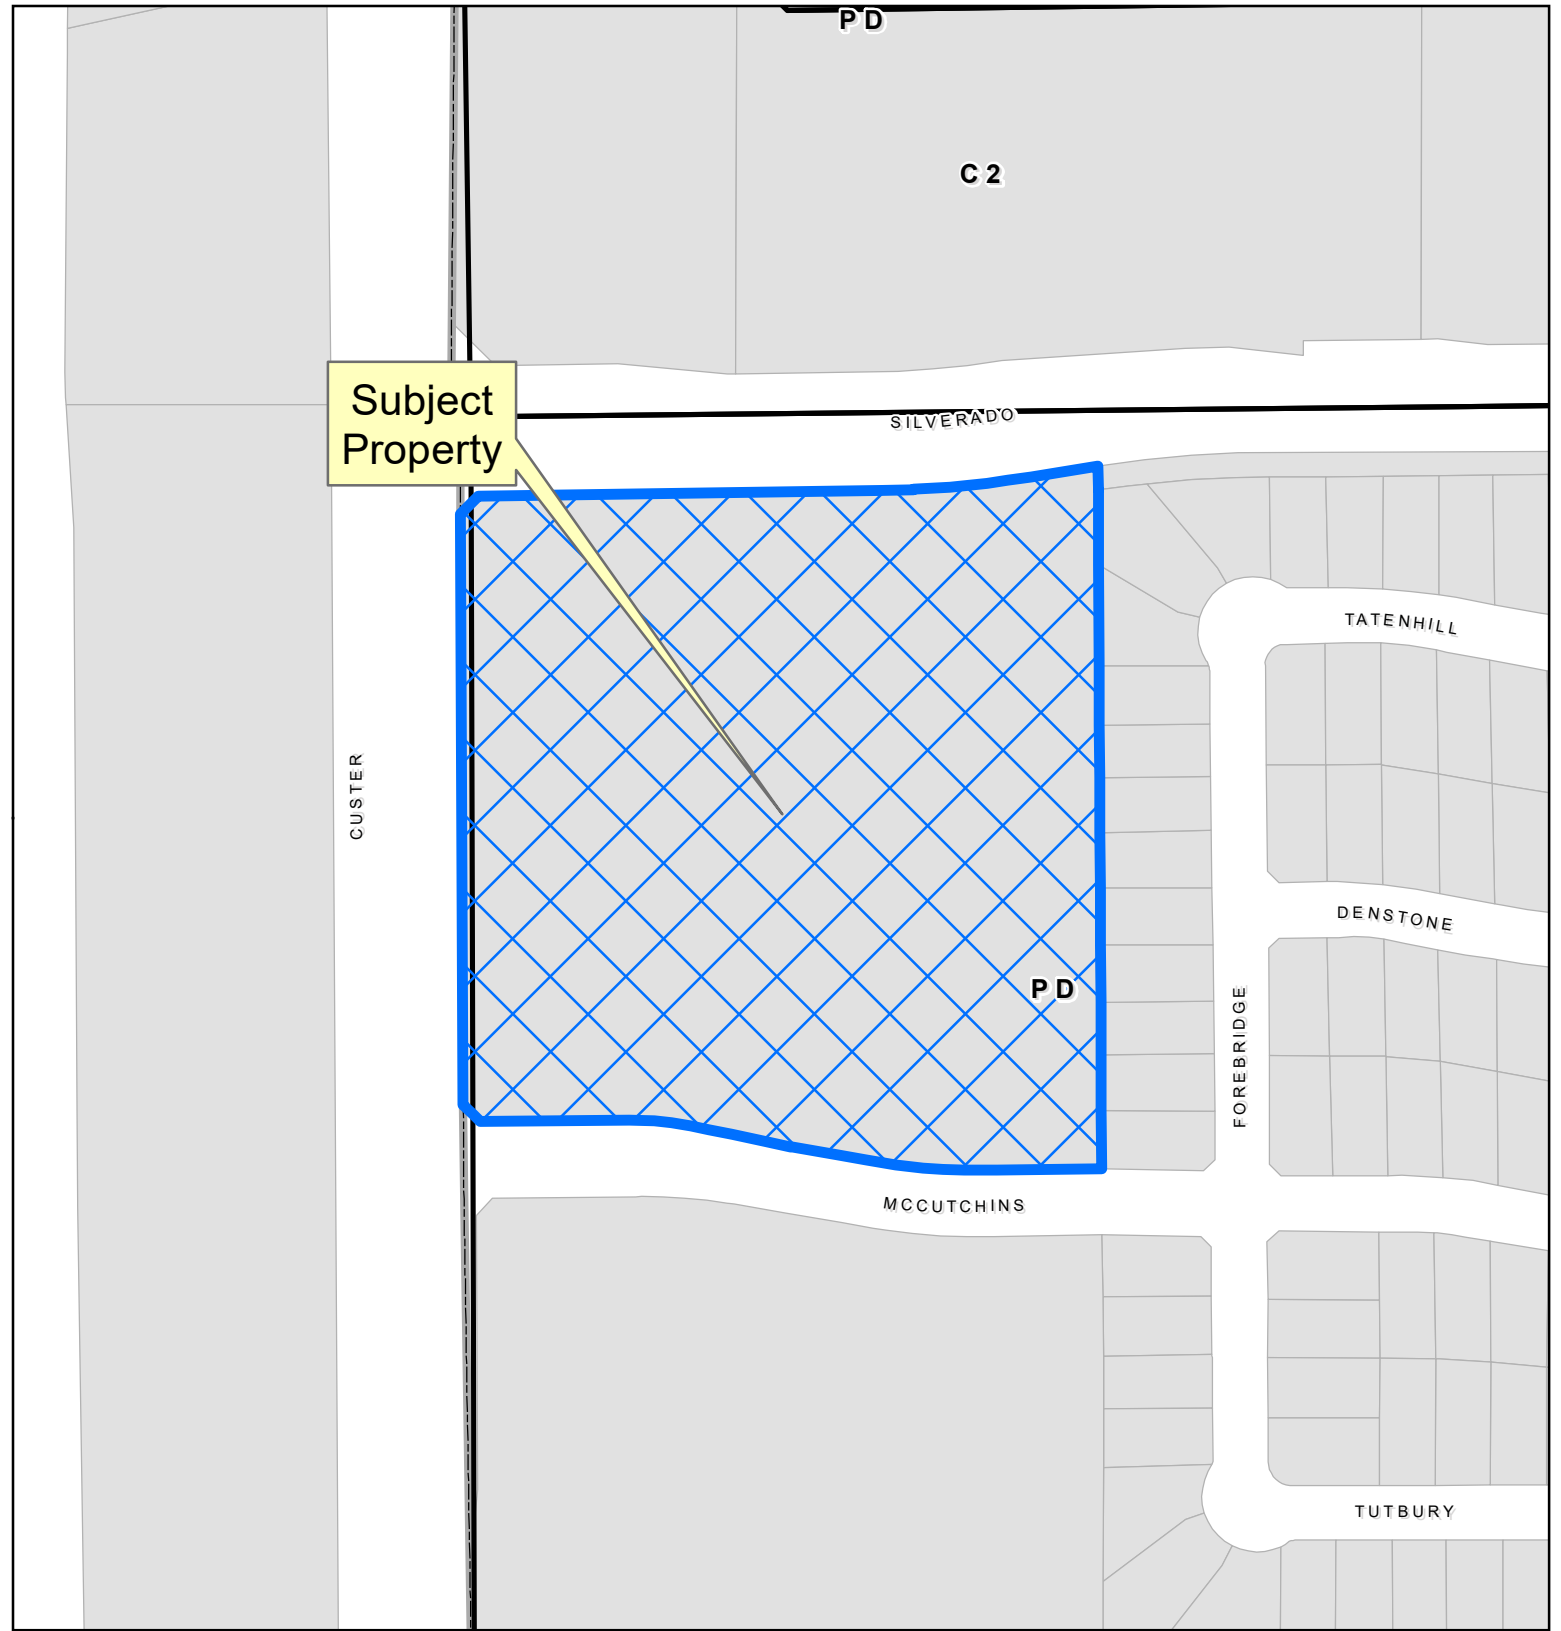

Location Map

R-6993-000-0110-1

DISCLAIMER: This map and information contained in it were developed exclusively for use by the City of McKinney. Any use or reliance on this map by anyone else is at that party's risk and without liability to the City of McKinney, its officials or employees for any discrepancies, errors, or variances which may exist.