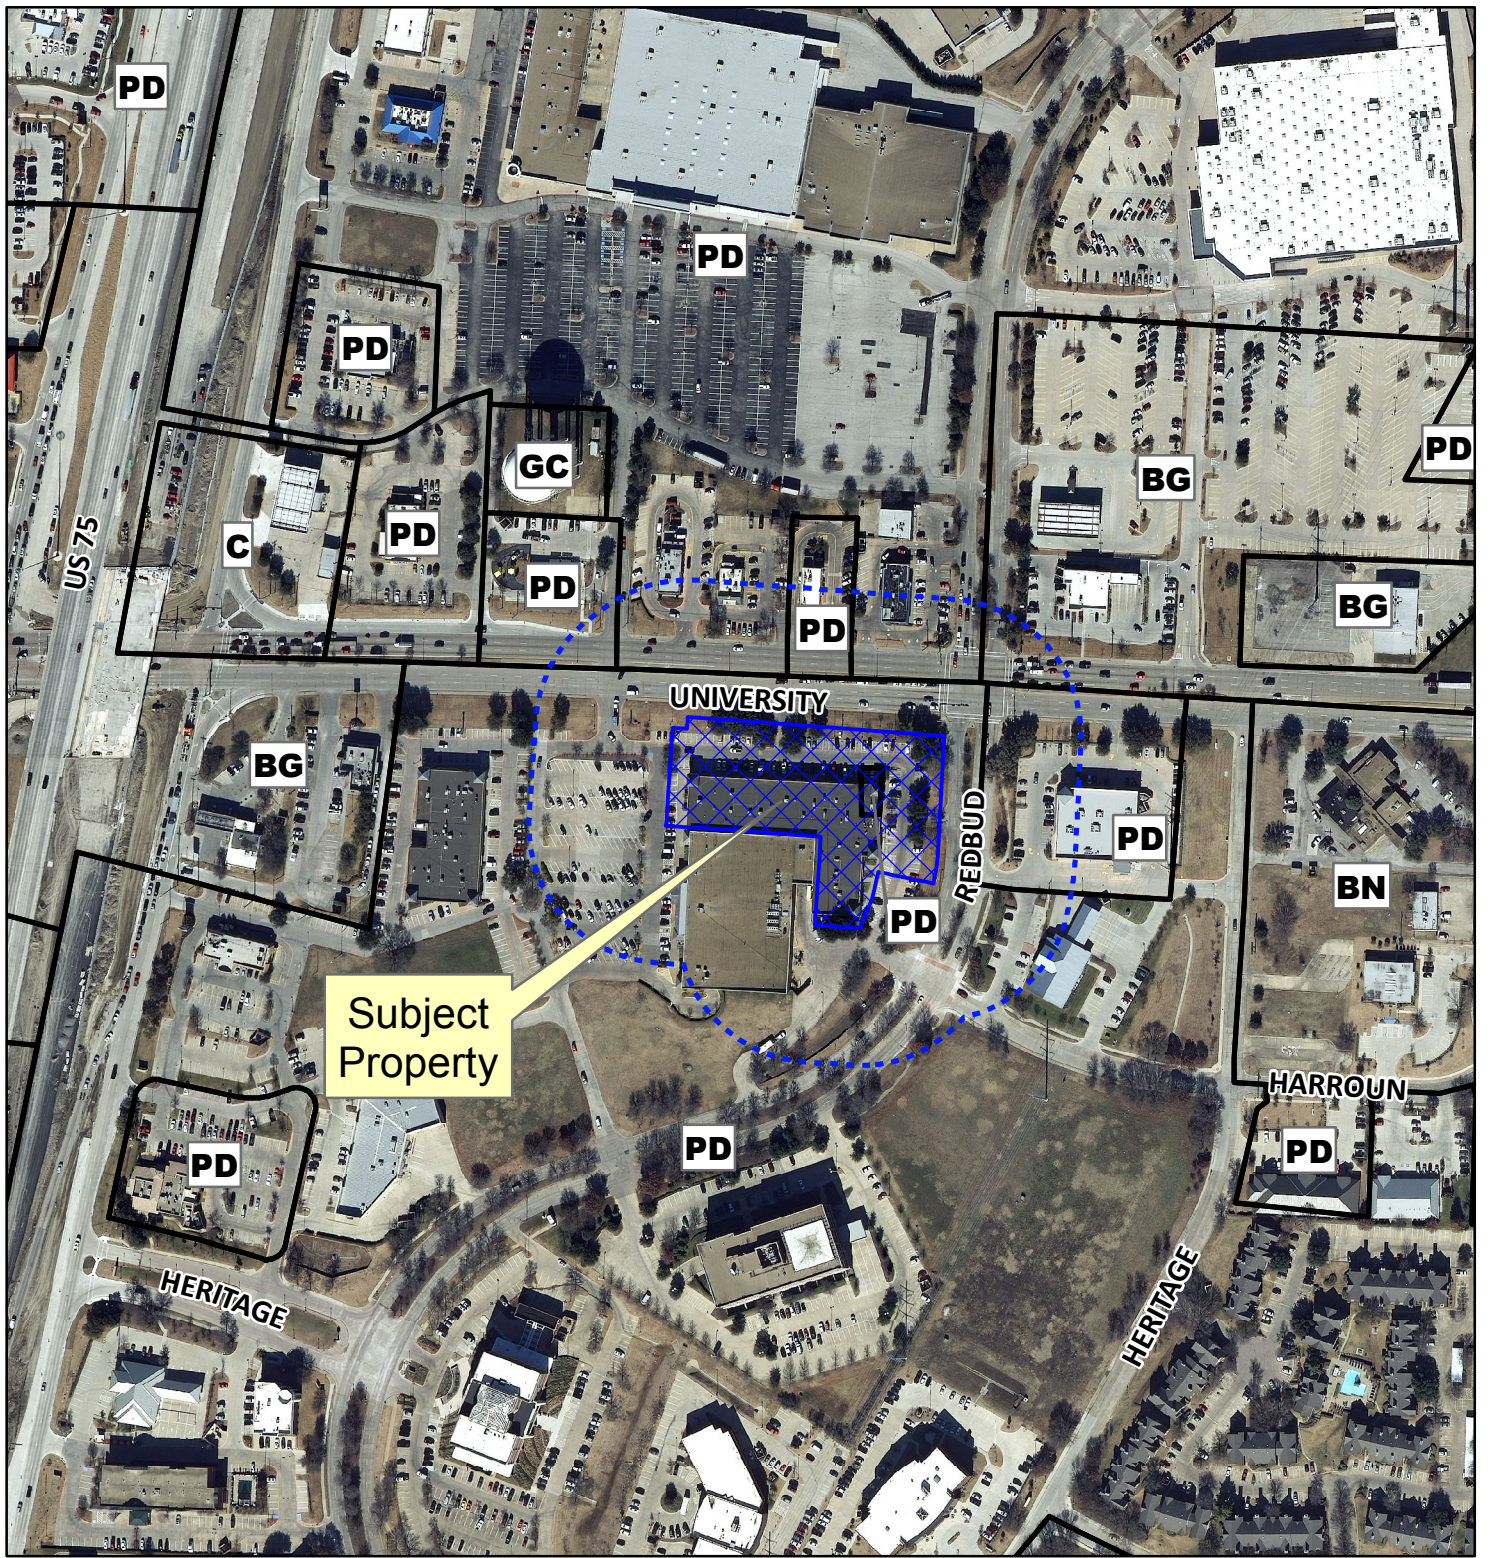

Notification Map

Case: 13-129SUP

--- 200' Notification Buffer

Subject Property

Notification Map

Case: 13-129SUP

--- 200' Notification Buffer