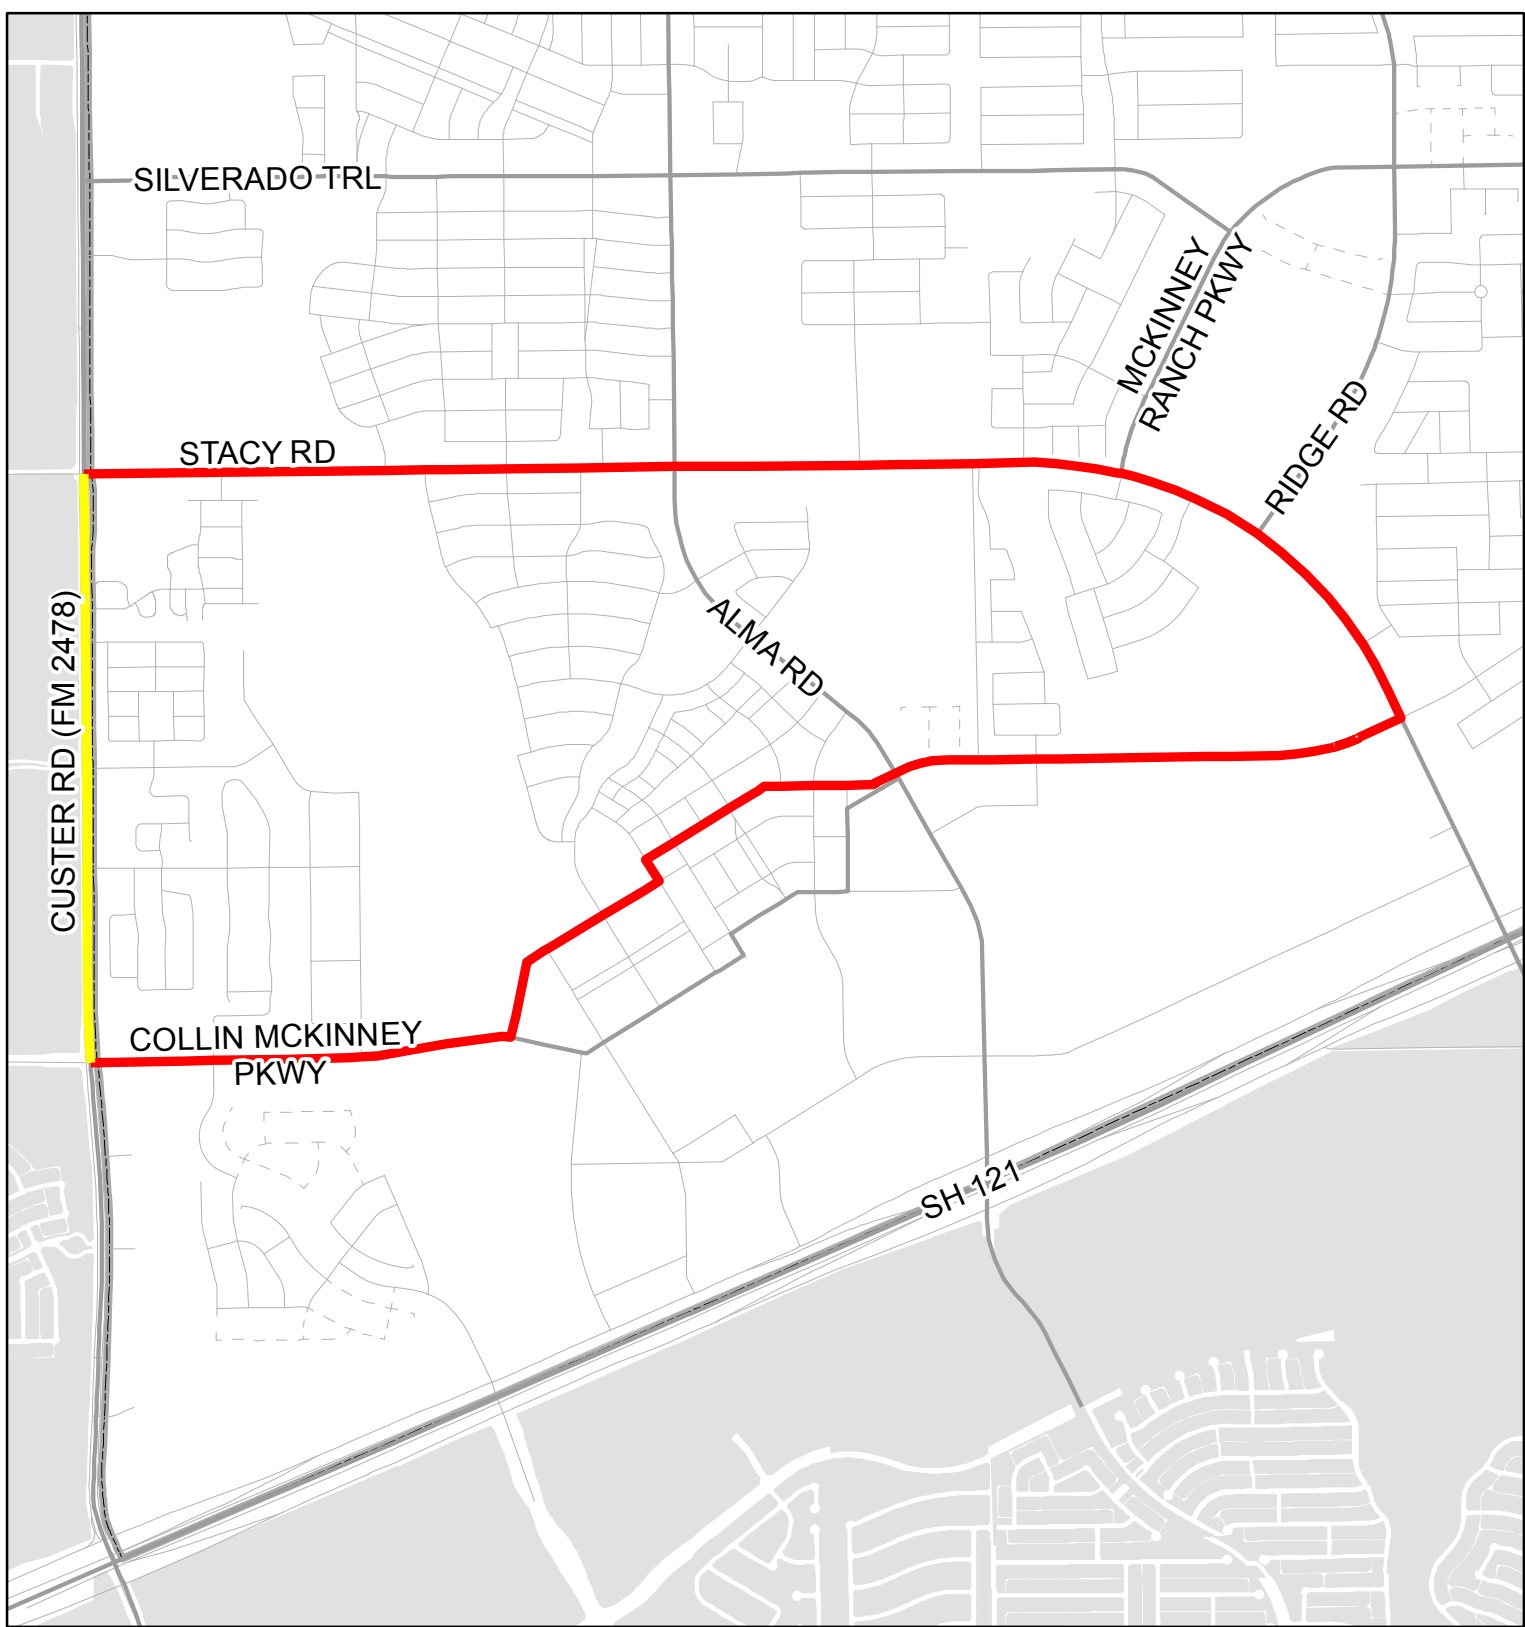

Path: C:\Users\icarmona\Desktop\Projects by Department\Engineering\Agenda Items\20180206 Triathlon\Locator_Triathlon.mxd

Craig Ranch Fitness Triathlon Route

- Triathlon Route along FM 2478 (Covered by Agreement)
- Triathlon Route

DISCLAIMER: This map and information contained in it were developed exclusively for use by the City of McKinney. Any use or reliance on this map by anyone else is at that party's risk and without liability to the City of McKinney, its officials or employees for any discrepancies, errors, or variances which may exist.