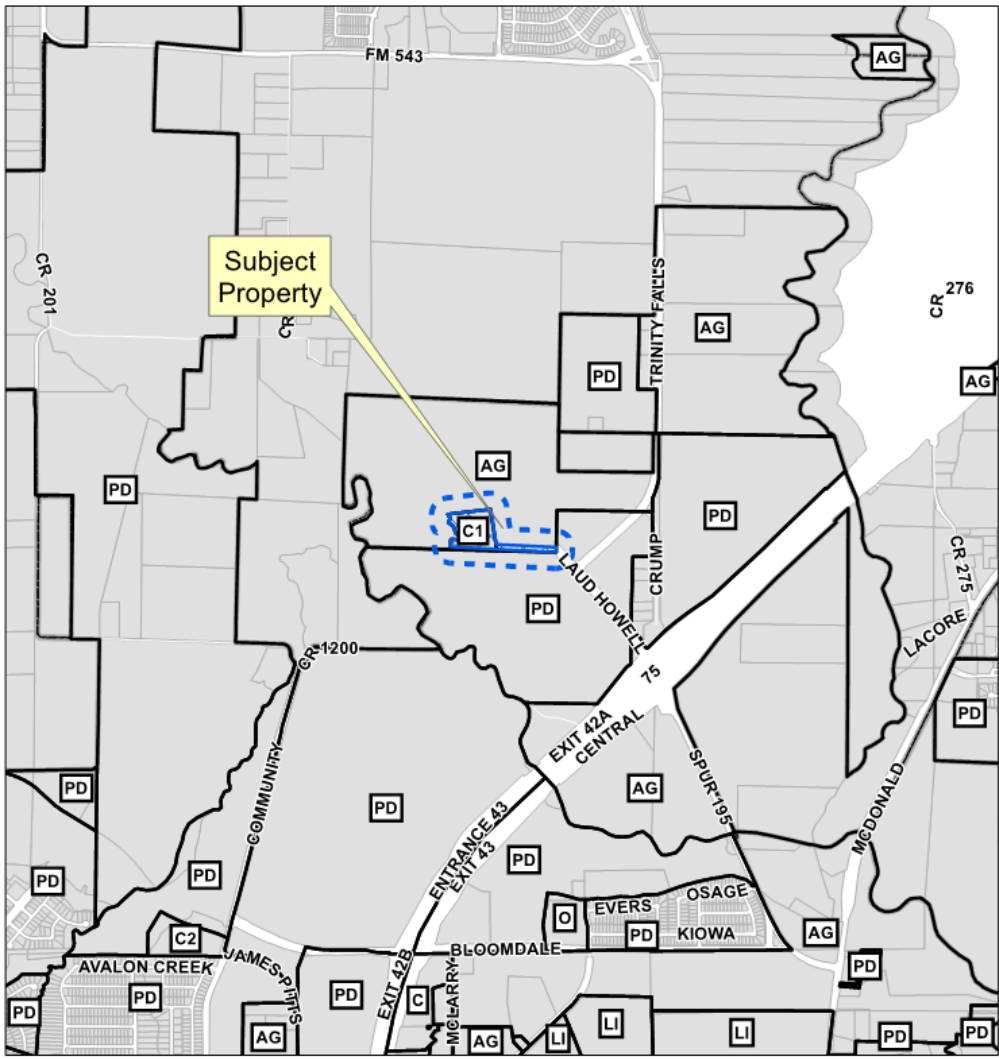

Weston Utility Substation

19-0001SUP

Location Map

Aerial Exhibit

Proposed Specific Use Permit Exhibit