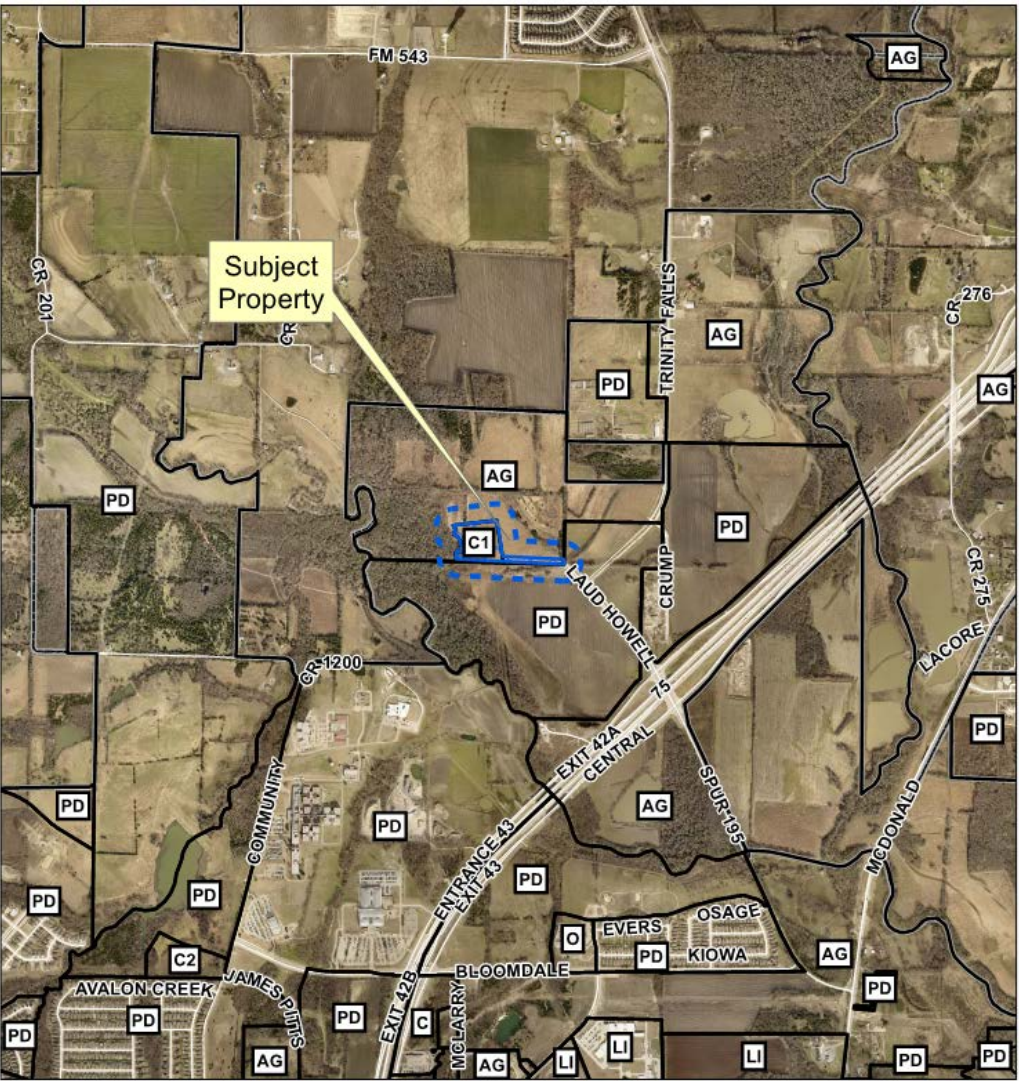

Weston Utility Substation

19-0001SUP

Location Map

Aerial Exhibit

Proposed Specific Use Permit Exhibit