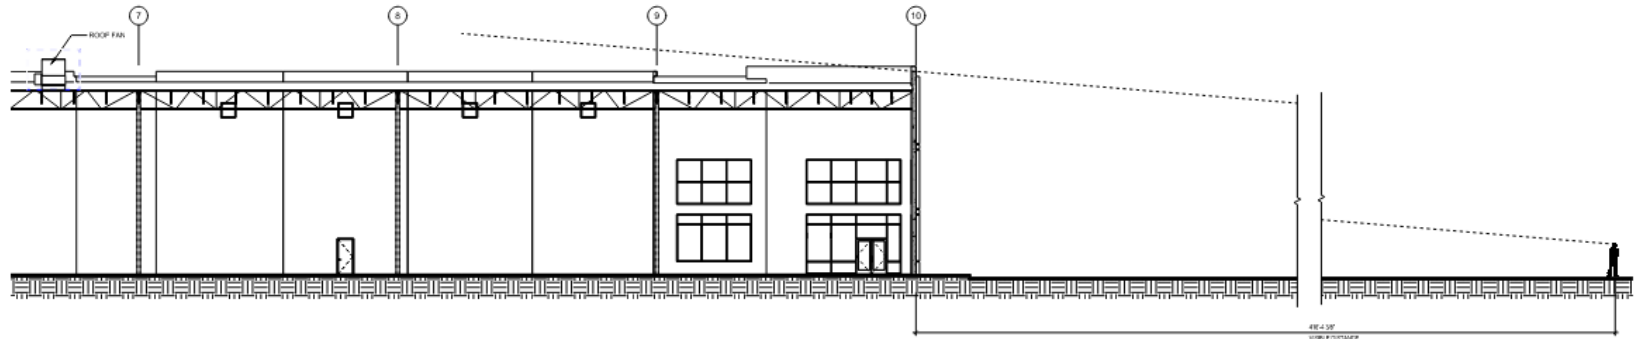

Central Circle Logistics Park

21-0062SP

Location Map

Vicinity Map

Aerial Exhibit

Building 1 Site Line

Building 2 Site Line

3 SIGHT LINE FROM CENTRAL CIRCLE
Scale: 1/32" = 1'-0"

4 KEY SITE PLAN
Scale: 1" = 50'-0"

2 SIGHT LINE TO CENTRAL CIRCLE
Scale: 1/32" = 1'-0"

1 SIGHT LINE FROM CENTRAL CIRCLE
Scale: 1/32" = 1'-0"