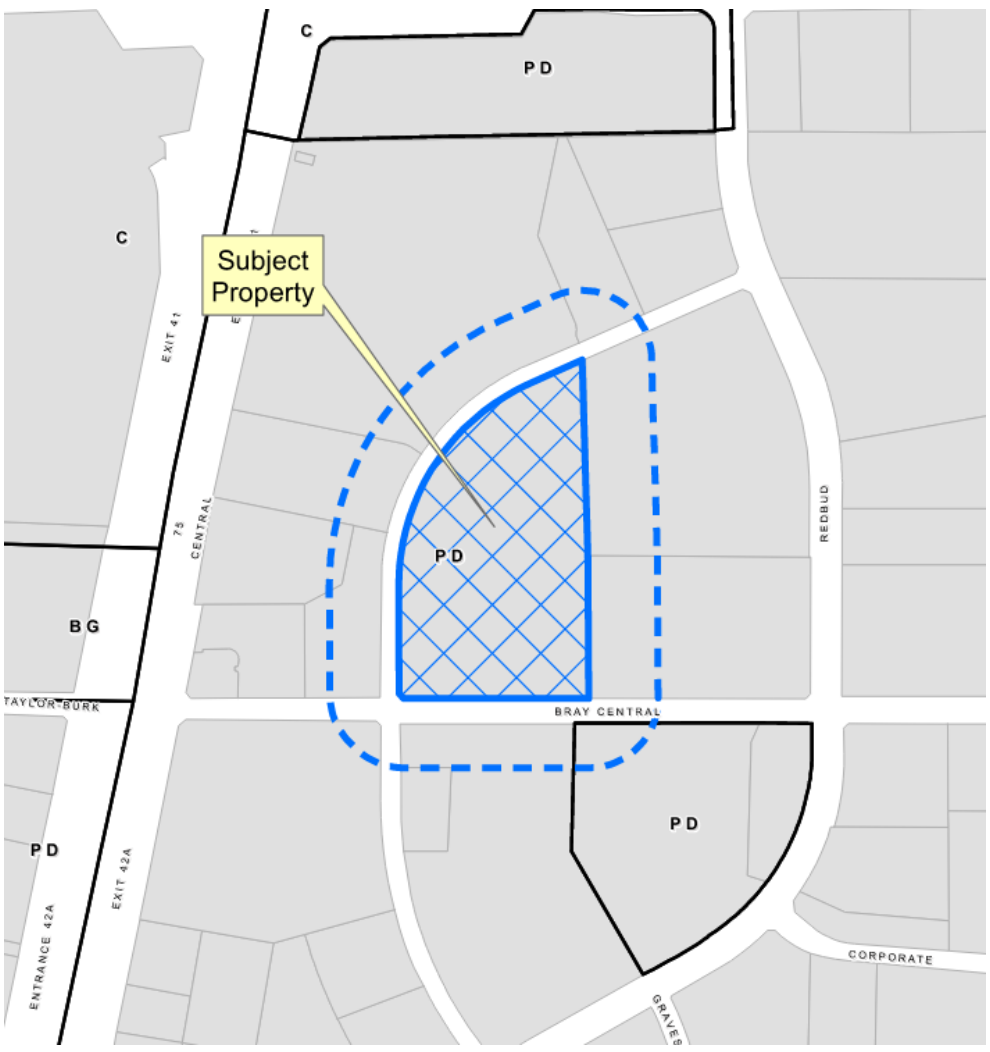

Central Circle Logistics Park

21-0062SP

Location Map

Vicinity Map

Aerial Exhibit

Building 1 Site Line

Building 2 Site Line

3 SIGHT LINE FROM CENTRAL CIRCLE
Scale: 1/32" = 1'-0"

4 KEY SITE PLAN
Scale: 1" = 50'-0"

2 SIGHT LINE TO CENTRAL CIRCLE
Scale: 1/32" = 1'-0"

1 SIGHT LINE FROM CENTRAL CIRCLE
Scale: 1/32" = 1'-0"