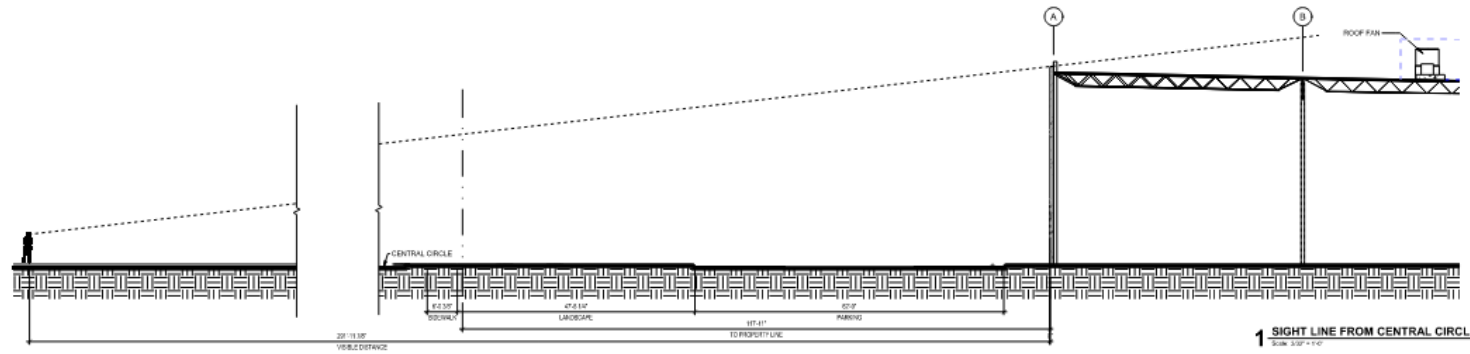

Central Circle Logistics Park

21-0062SP

Location Map

Vicinity Map

Aerial Exhibit

Building 1 Site Line

Building 2 Site Line

3 SIGHT LINE FROM CENTRAL CIRCLE
Scale: 1/32" = 1'-0"

4 KEY SITE PLAN
Scale: 1" = 50'-0"

2 SIGHT LINE TO CENTRAL CIRCLE
Scale: 1/32" = 1'-0"

1 SIGHT LINE FROM CENTRAL CIRCLE
Scale: 1/32" = 1'-0"