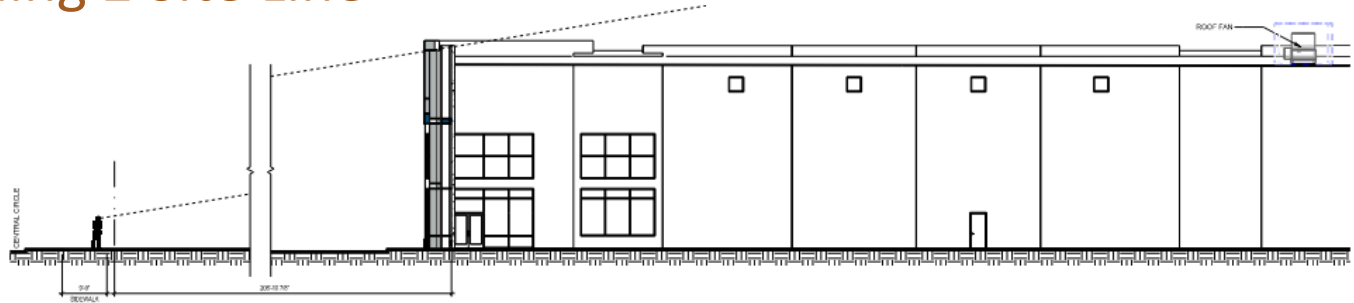

Central Circle Logistics Park

21-0062SP

Location Map

Vicinity Map

Aerial Exhibit

Building 1 Site Line

Building 2 Site Line

3 SIGHT LINE FROM CENTRAL CIRCLE
Scale: 1/32" = 1'-0"

4 KEY SITE PLAN
Scale: 1" = 50'-0"

2 SIGHT LINE TO CENTRAL CIRCLE
Scale: 1/32" = 1'-0"

1 SIGHT LINE FROM CENTRAL CIRCLE
Scale: 1/32" = 1'-0"