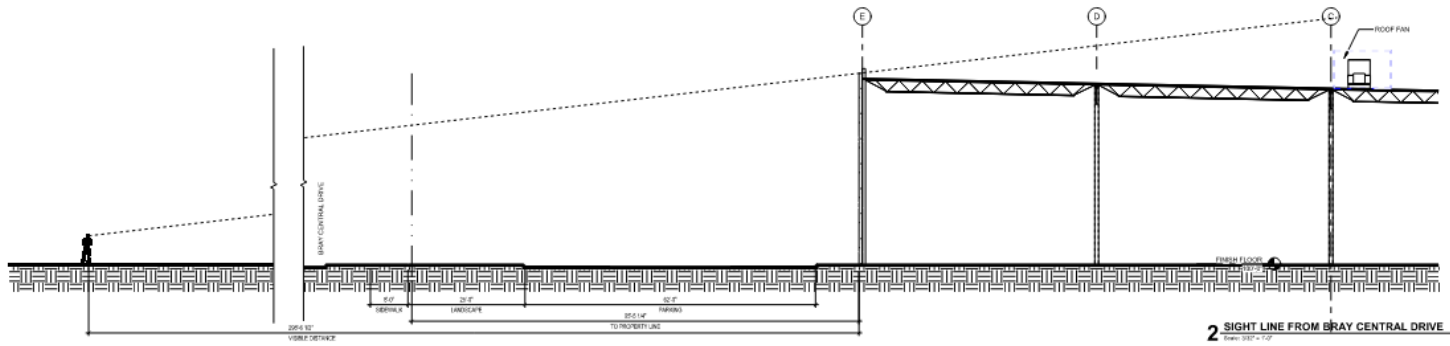

Central Circle Logistics Park

21-0062SP

Location Map

Vicinity Map

Aerial Exhibit

Building 1 Site Line

Building 2 Site Line

3 SIGHT LINE FROM CENTRAL CIRCLE
Scale: 1/32" = 1'-0"

4 KEY SITE PLAN
Scale: 1" = 50'-0"

2 SIGHT LINE TO CENTRAL CIRCLE
Scale: 1/32" = 1'-0"

1 SIGHT LINE FROM CENTRAL CIRCLE
Scale: 1/32" = 1'-0"