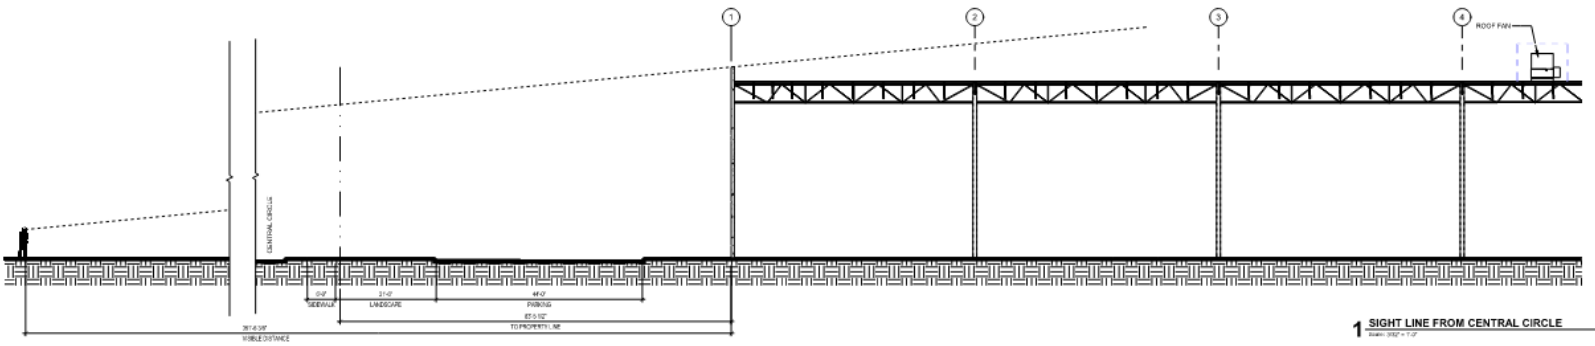

Central Circle Logistics Park

21-0062SP

Location Map

Vicinity Map

Aerial Exhibit

Building 1 Site Line

Building 2 Site Line

3 SIGHT LINE FROM CENTRAL CIRCLE
Scale: 1/32" = 1'-0"

4 KEY SITE PLAN
Scale: 1" = 50'-0"

2 SIGHT LINE TO CENTRAL CIRCLE
Scale: 1/32" = 1'-0"

1 SIGHT LINE FROM CENTRAL CIRCLE
Scale: 1/32" = 1'-0"