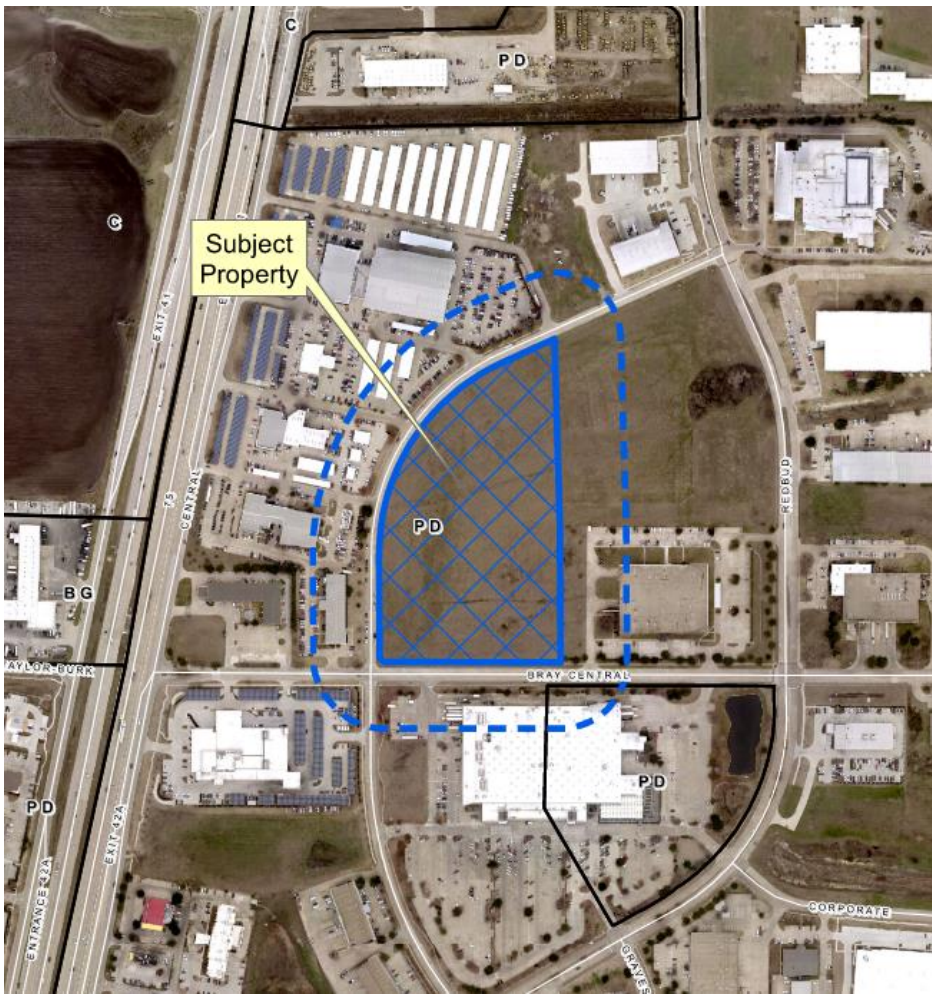

Central Circle Logistics Park

21-0062SP

Location Map

Vicinity Map

Aerial Exhibit

Building 1 Site Line

Building 2 Site Line

3 SIGHT LINE FROM CENTRAL CIRCLE
Scale: 1/32" = 1'-0"

4 KEY SITE PLAN
Scale: 1" = 50'-0"

2 SIGHT LINE TO CENTRAL CIRCLE
Scale: 1/32" = 1'-0"

1 SIGHT LINE FROM CENTRAL CIRCLE
Scale: 1/32" = 1'-0"