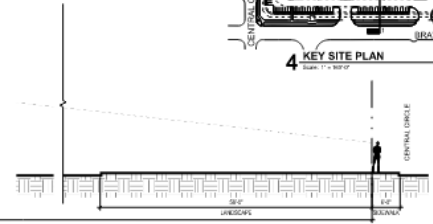

Central Circle Logistics Park

21-0062SP

Location Map

Vicinity Map

Aerial Exhibit

Building 1 Site Line

Building 2 Site Line

3 SIGHT LINE FROM CENTRAL CIRCLE
Scale: 1/32" = 1'-0"

4 KEY SITE PLAN
Scale: 1" = 50'-0"

2 SIGHT LINE TO CENTRAL CIRCLE
Scale: 1/32" = 1'-0"

1 SIGHT LINE FROM CENTRAL CIRCLE
Scale: 1/32" = 1'-0"