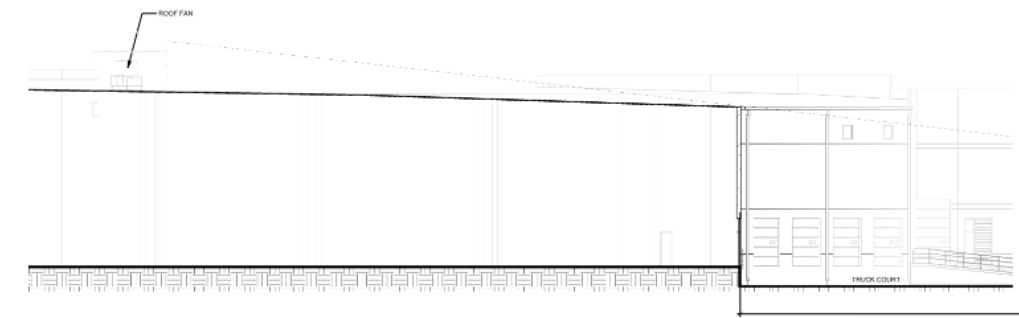

Central Circle Logistics Park

21-0062SP

Location Map

Vicinity Map

Aerial Exhibit

Building 1 Site Line

Building 2 Site Line

3 SIGHT LINE FROM CENTRAL CIRCLE
Scale: 1/32" = 1'-0"

4 KEY SITE PLAN
Scale: 1" = 50'-0"

2 SIGHT LINE TO CENTRAL CIRCLE
Scale: 1/32" = 1'-0"

1 SIGHT LINE FROM CENTRAL CIRCLE
Scale: 1/32" = 1'-0"