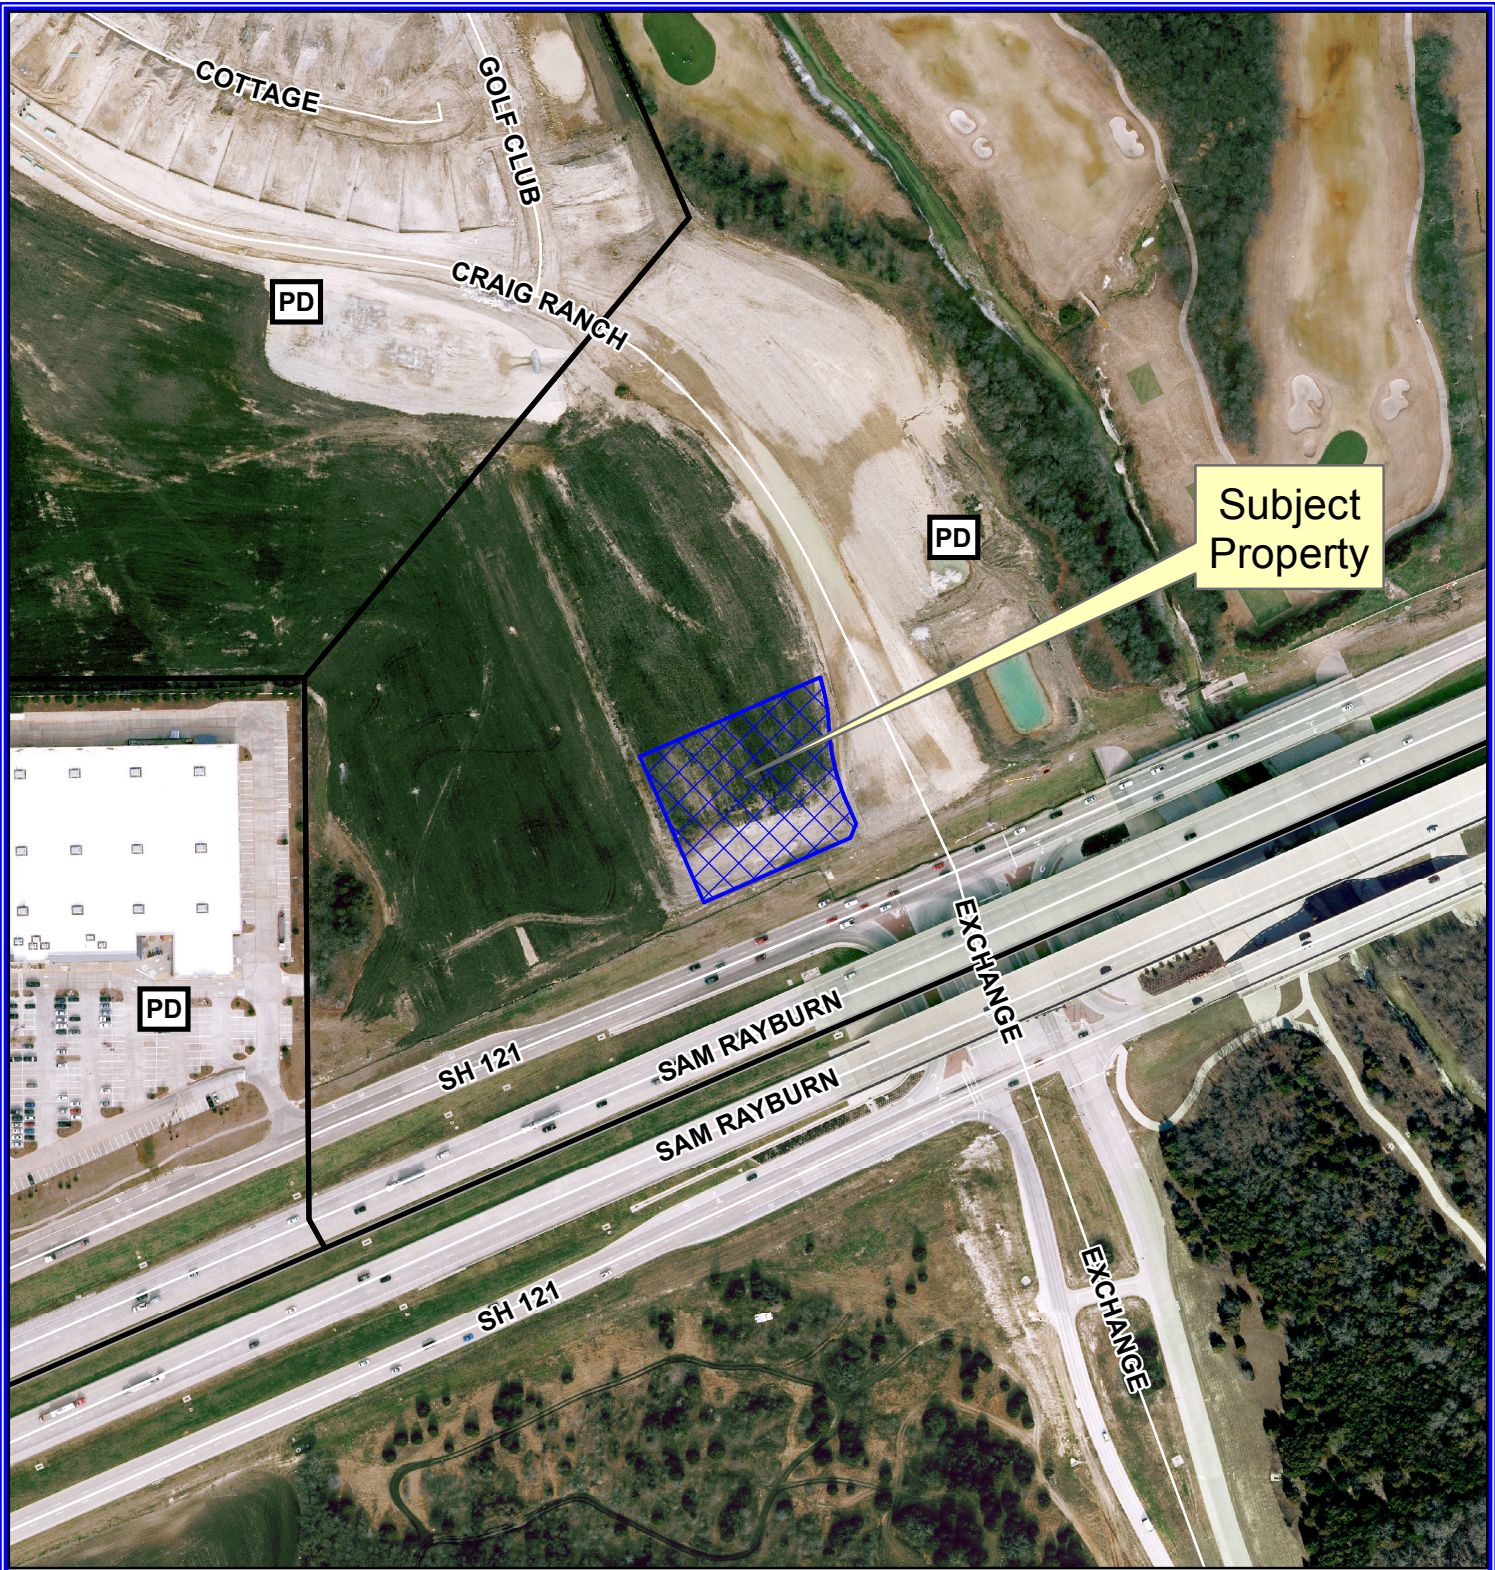

Location Map

Case: 16-387PF

Path: S:\MCKGIS\Notification\Projects\2016\16-387PF.mxd

DISCLAIMER: This map and information contained in it were developed exclusively for use by the City of McKinney. Any use or reliance on this map by anyone else is at that party's risk and without liability to the City of McKinney, its officials or employees for any discrepancies, errors, or variances which may exist.

0 150 300 Feet

Location Map

Case: 16-387PF