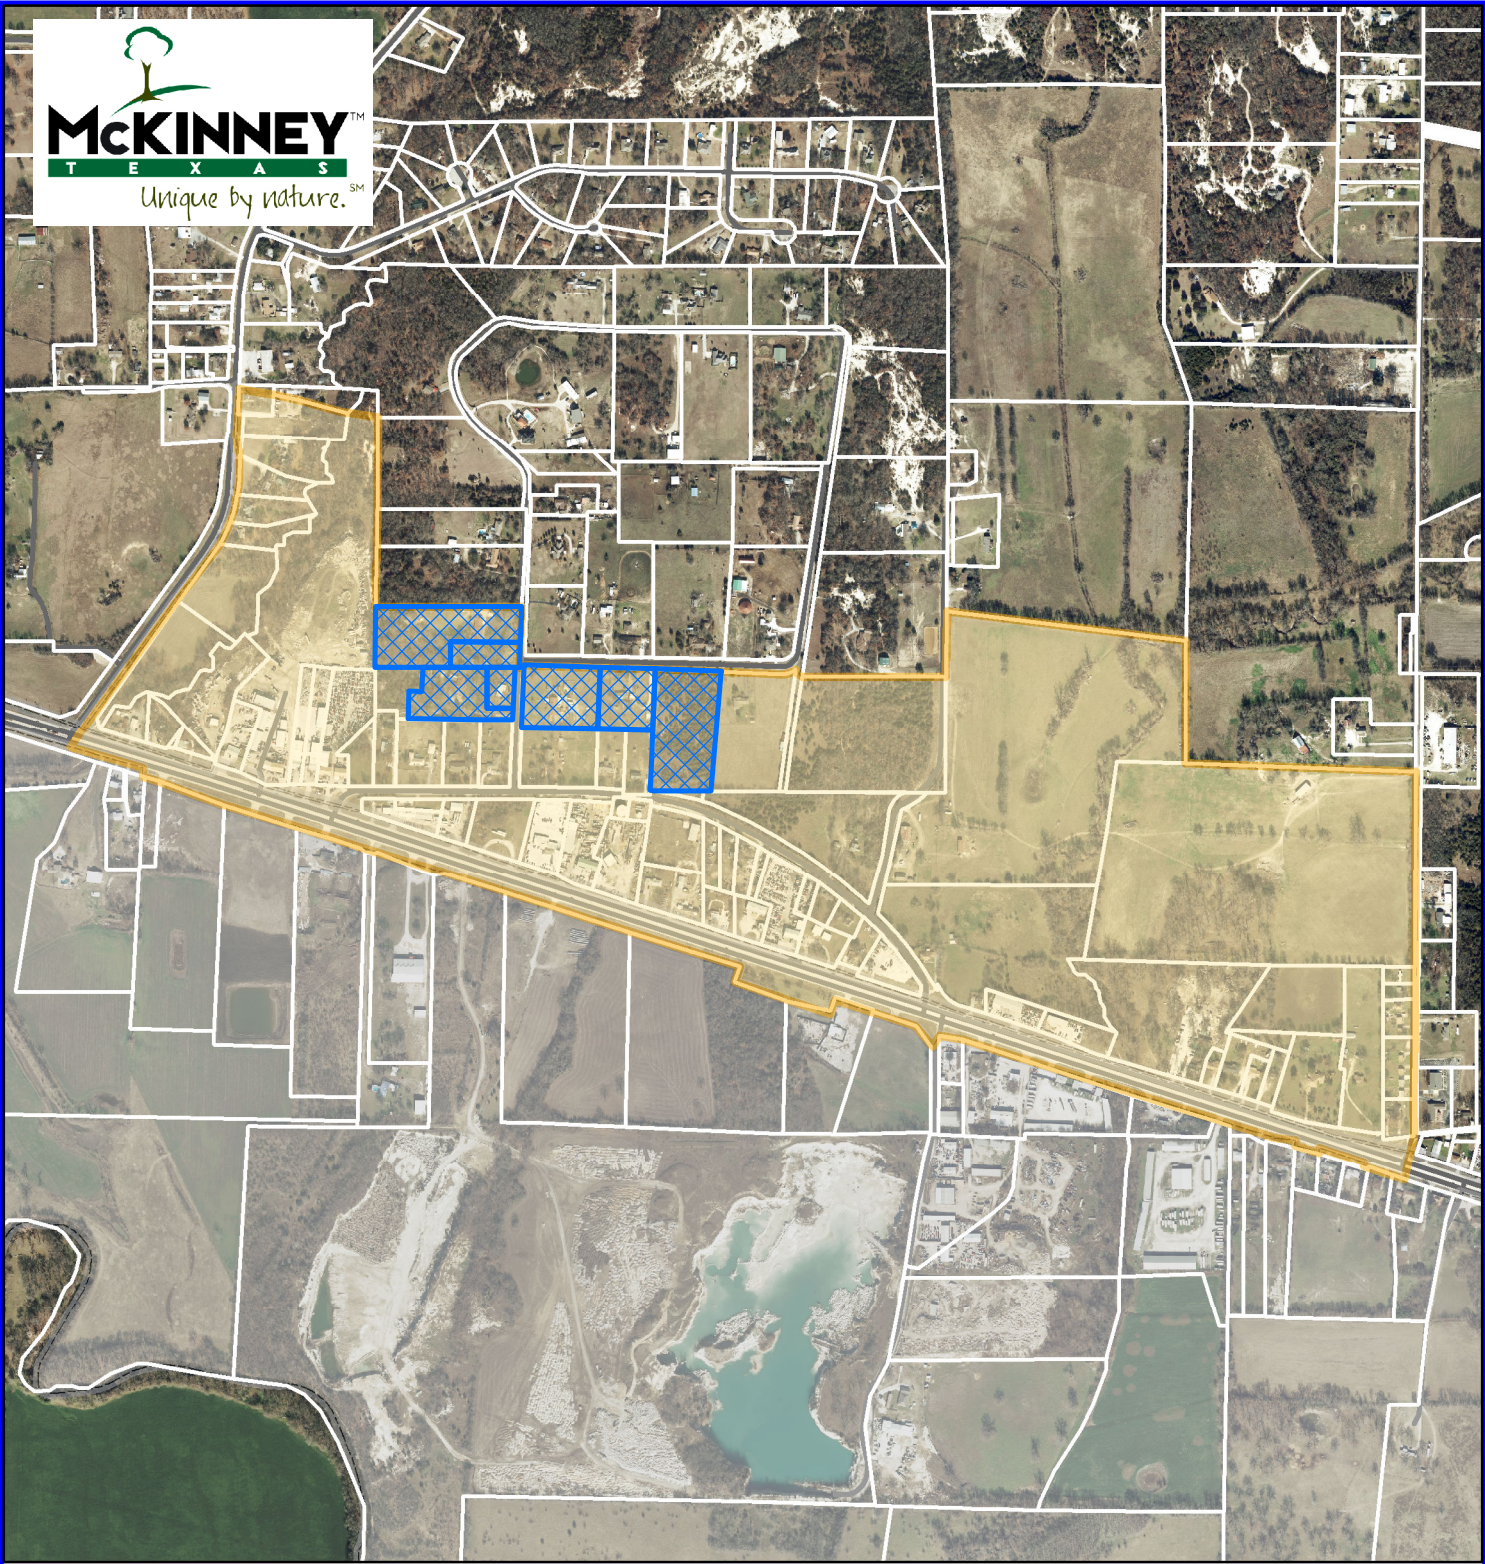

Path: Y:\Planning\ANNEXATIONS2 - Municipal Annexation Plan\2016 Municipal Annexation Plan\8 Meetings and Agendas\2016_12.06 CC Meeting\GIS Info\WG Notification Maps.mxd

 Properties offered Development Agreements per Nov. 1 City Council Meeting

 US 380 Municipal Annexation Plan Boundary

 Parcels

 McKinney City Limits

 Major Roads

Informational Exhibit

DISCLAIMER: This map and information contained in it were developed exclusively for use by the City of McKinney. Any use or reliance on this map by anyone else is at that party's risk and without liability to the City of McKinney, its officials or employees for any discrepancies, errors, or variances which may exist.