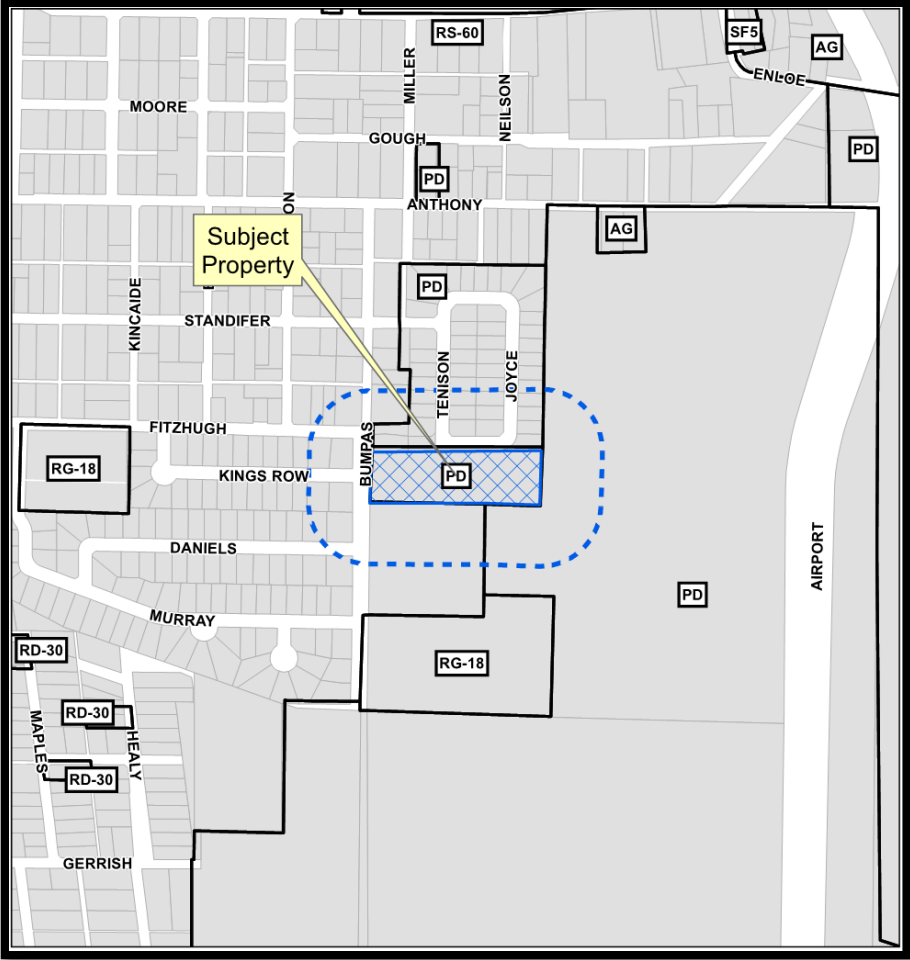

Cotton Groves Rezone

19-0053Z

Location Map

Aerial Exhibit Map

Site Images

Looking East

Proposed Zoning Exhibit