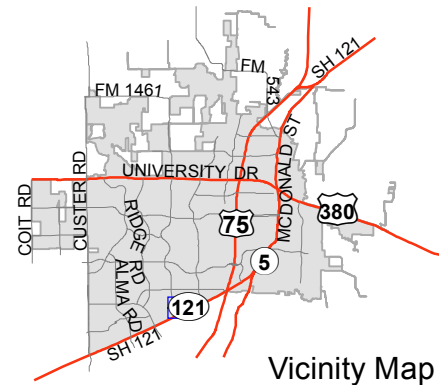

# Notification Map

Case: 12-234Z

--- 200' Notification Buffer

## Notification Map

Case: 12-234Z

--- 200' Notification Buffer

Vicinity Map