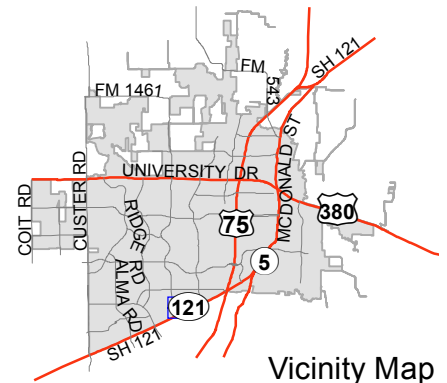

# Notification Map

Case: 12-234Z

--- 200' Notification Buffer

## Notification Map

Case: 12-234Z

--- 200' Notification Buffer

Vicinity Map