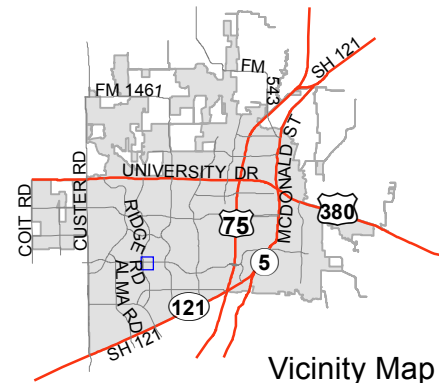

Notification Map

Case: 14-333SUP

--- 200' Buffer

Notification Map

Case: 14-333SUP

--- 200' Buffer