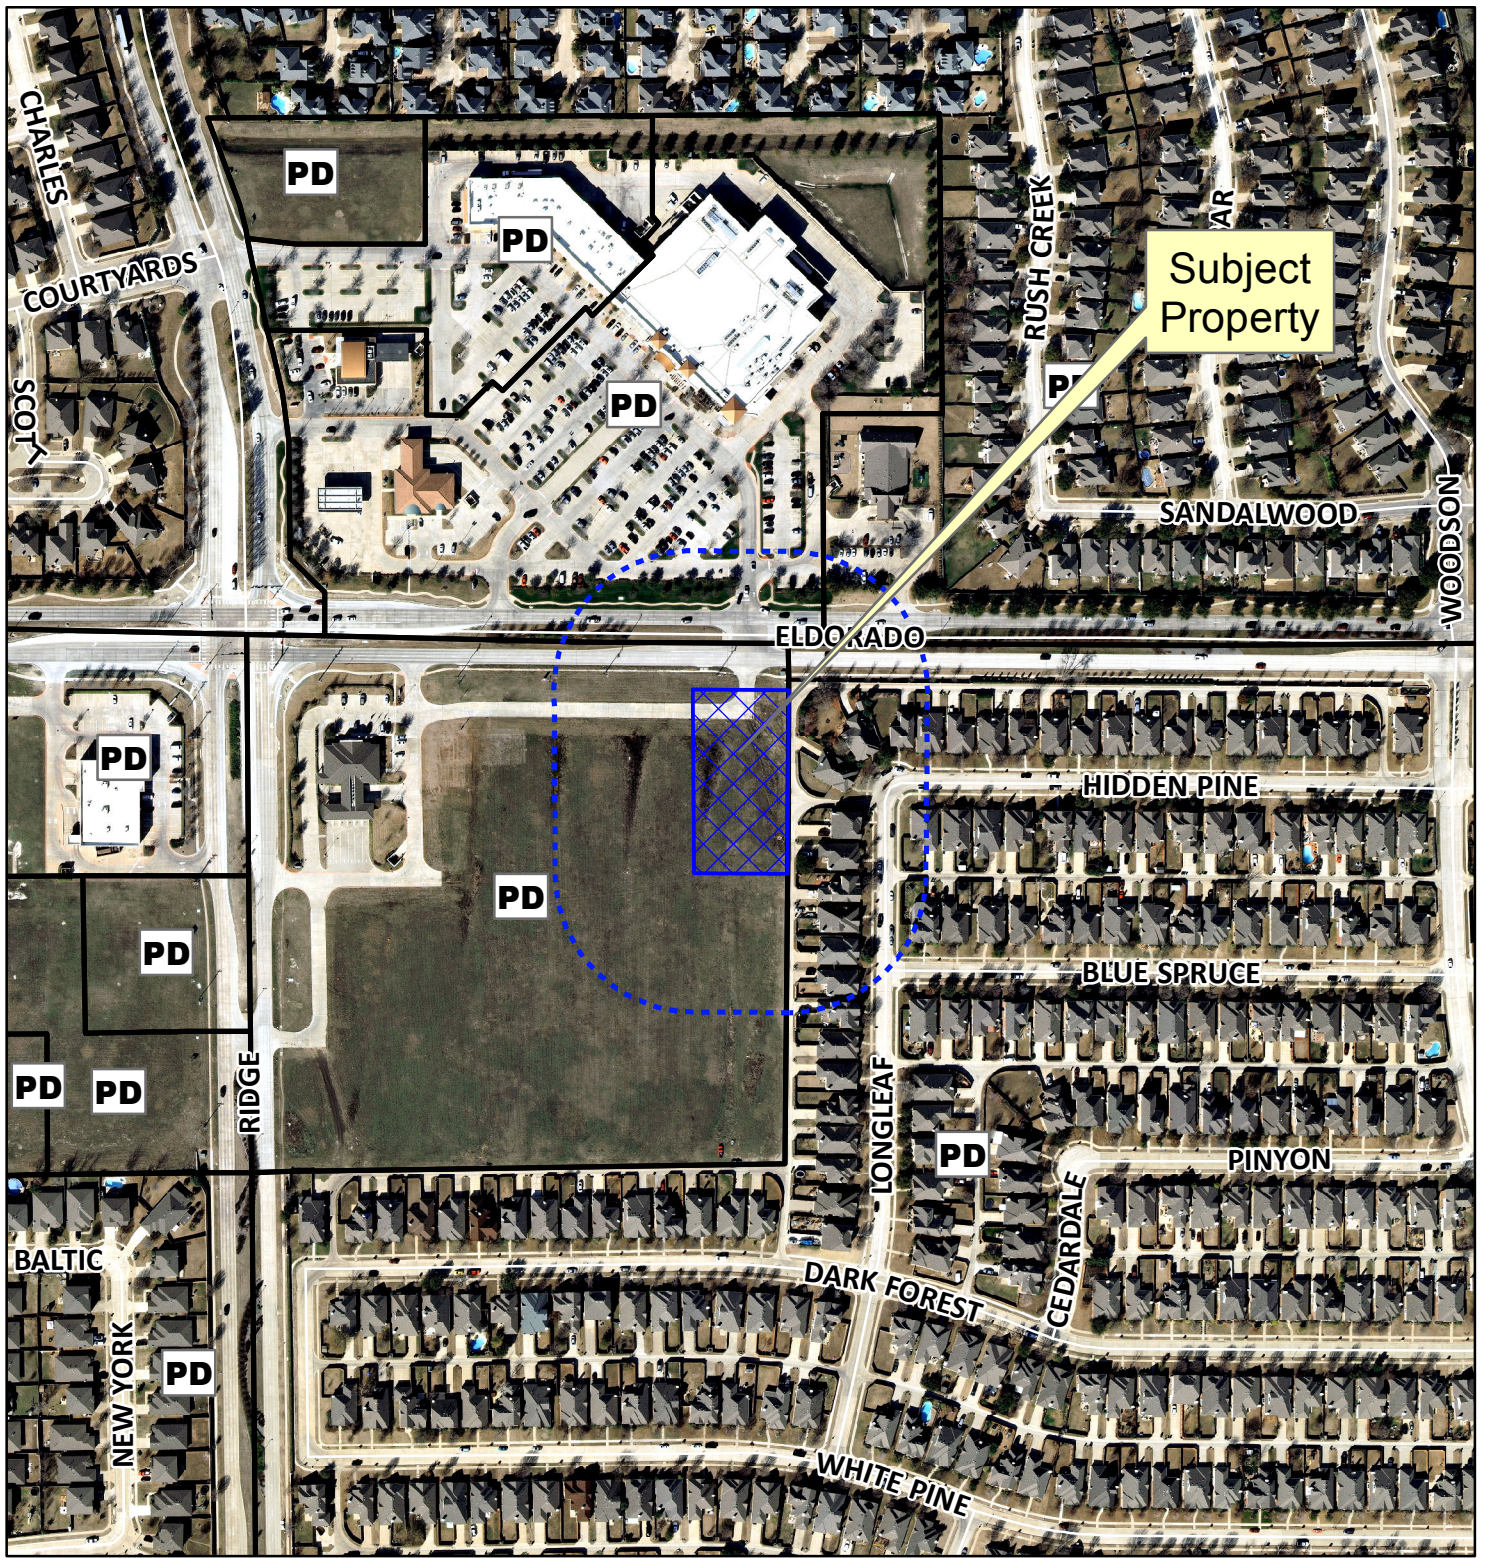

Notification Map

Case: 14-333SUP

--- 200' Buffer

Notification Map

Case: 14-333SUP

--- 200' Buffer