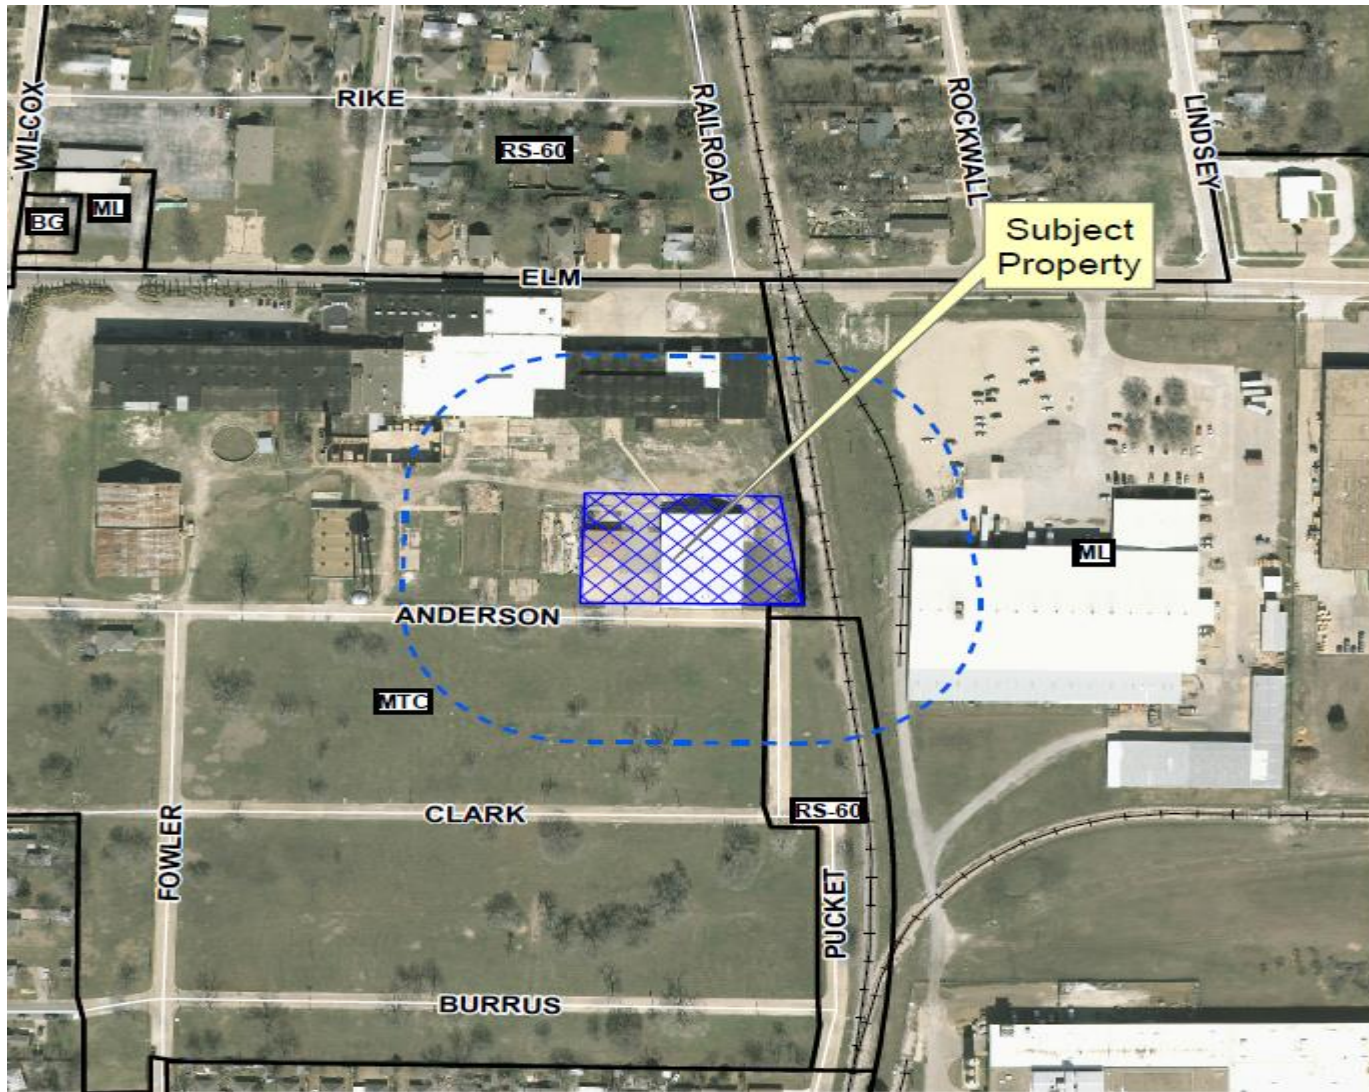

Tupps Brewery
Site Plan
15-129SP

Location Map

Aerial Exhibit

Site Plan

Silo Elevations