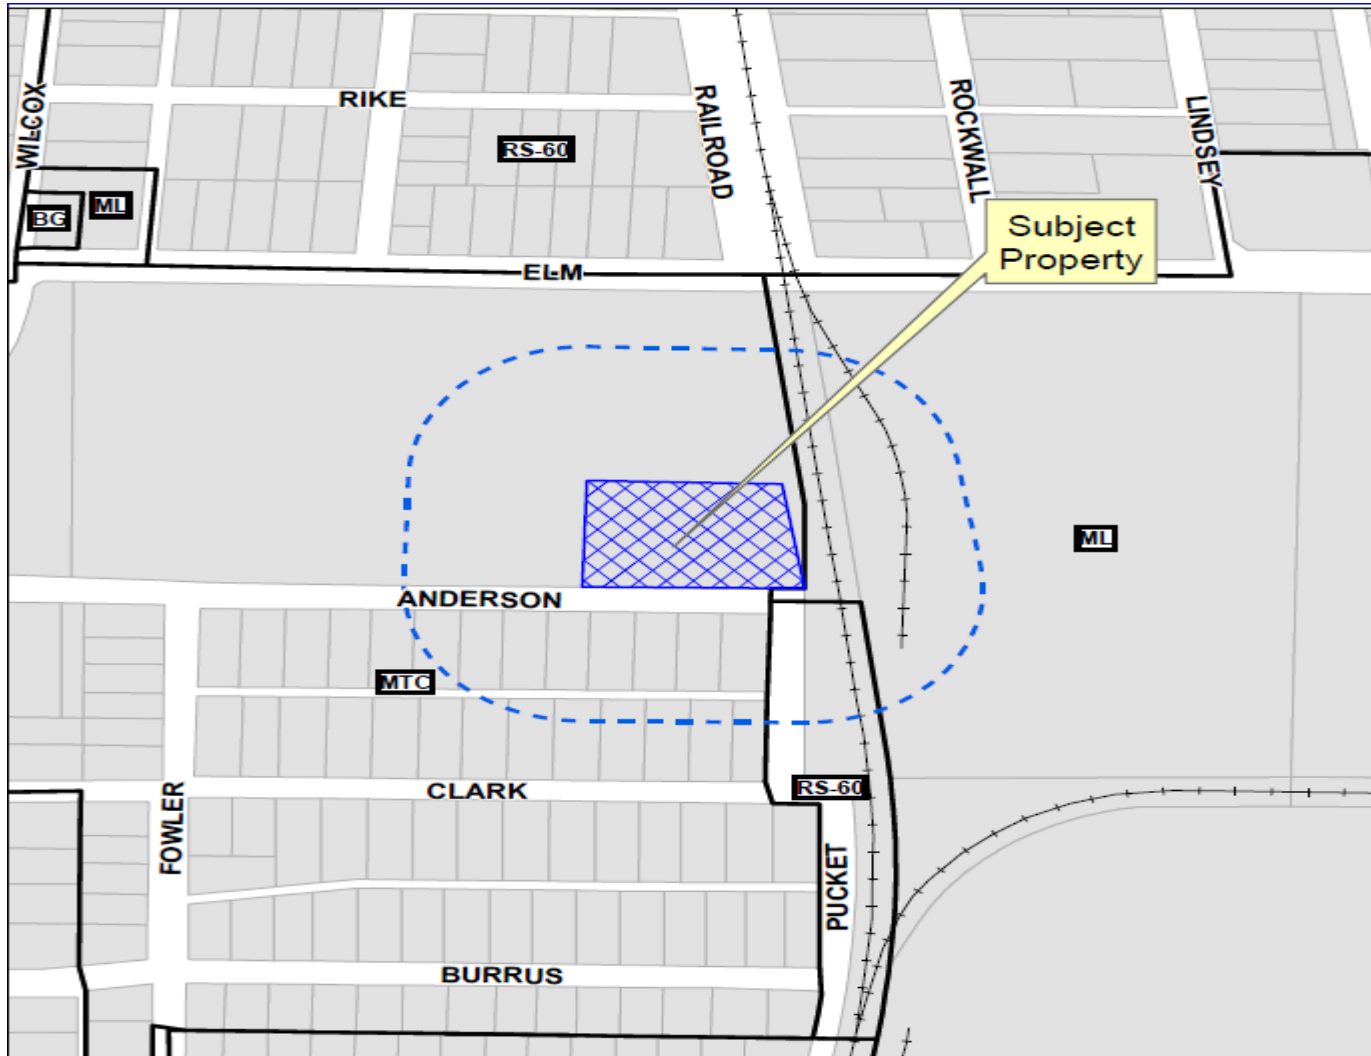

Tupps Brewery
Site Plan
15-129SP

Location Map

Aerial Exhibit

Site Plan

Silo Elevations