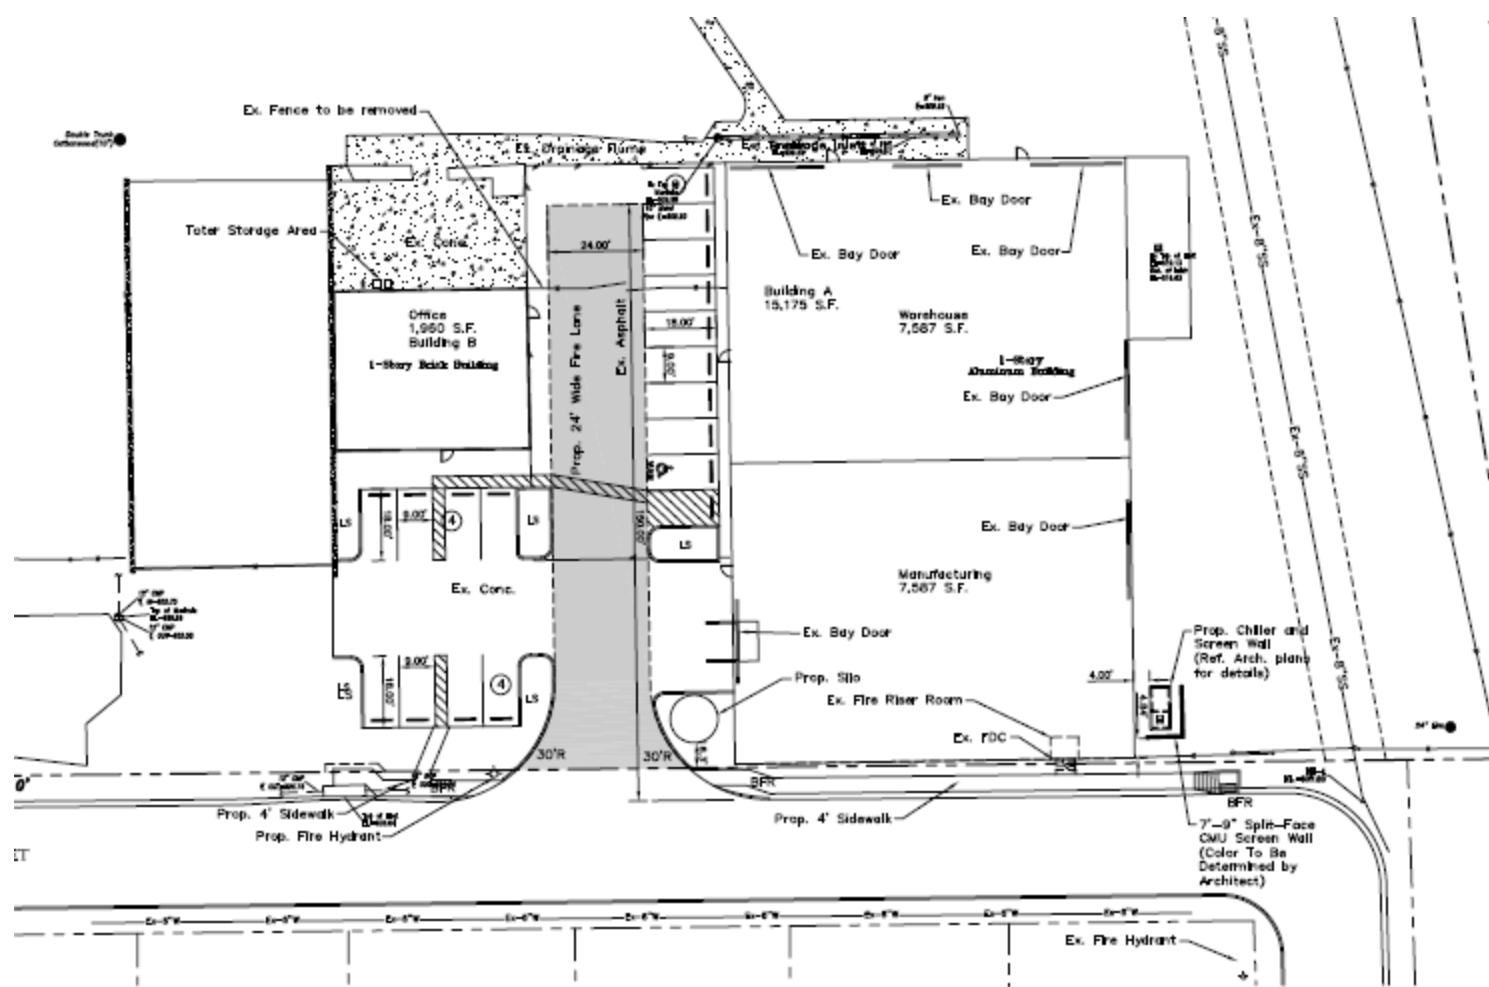

Tupps Brewery
Site Plan
15-129SP

Location Map

Aerial Exhibit

Site Plan

Silo Elevations