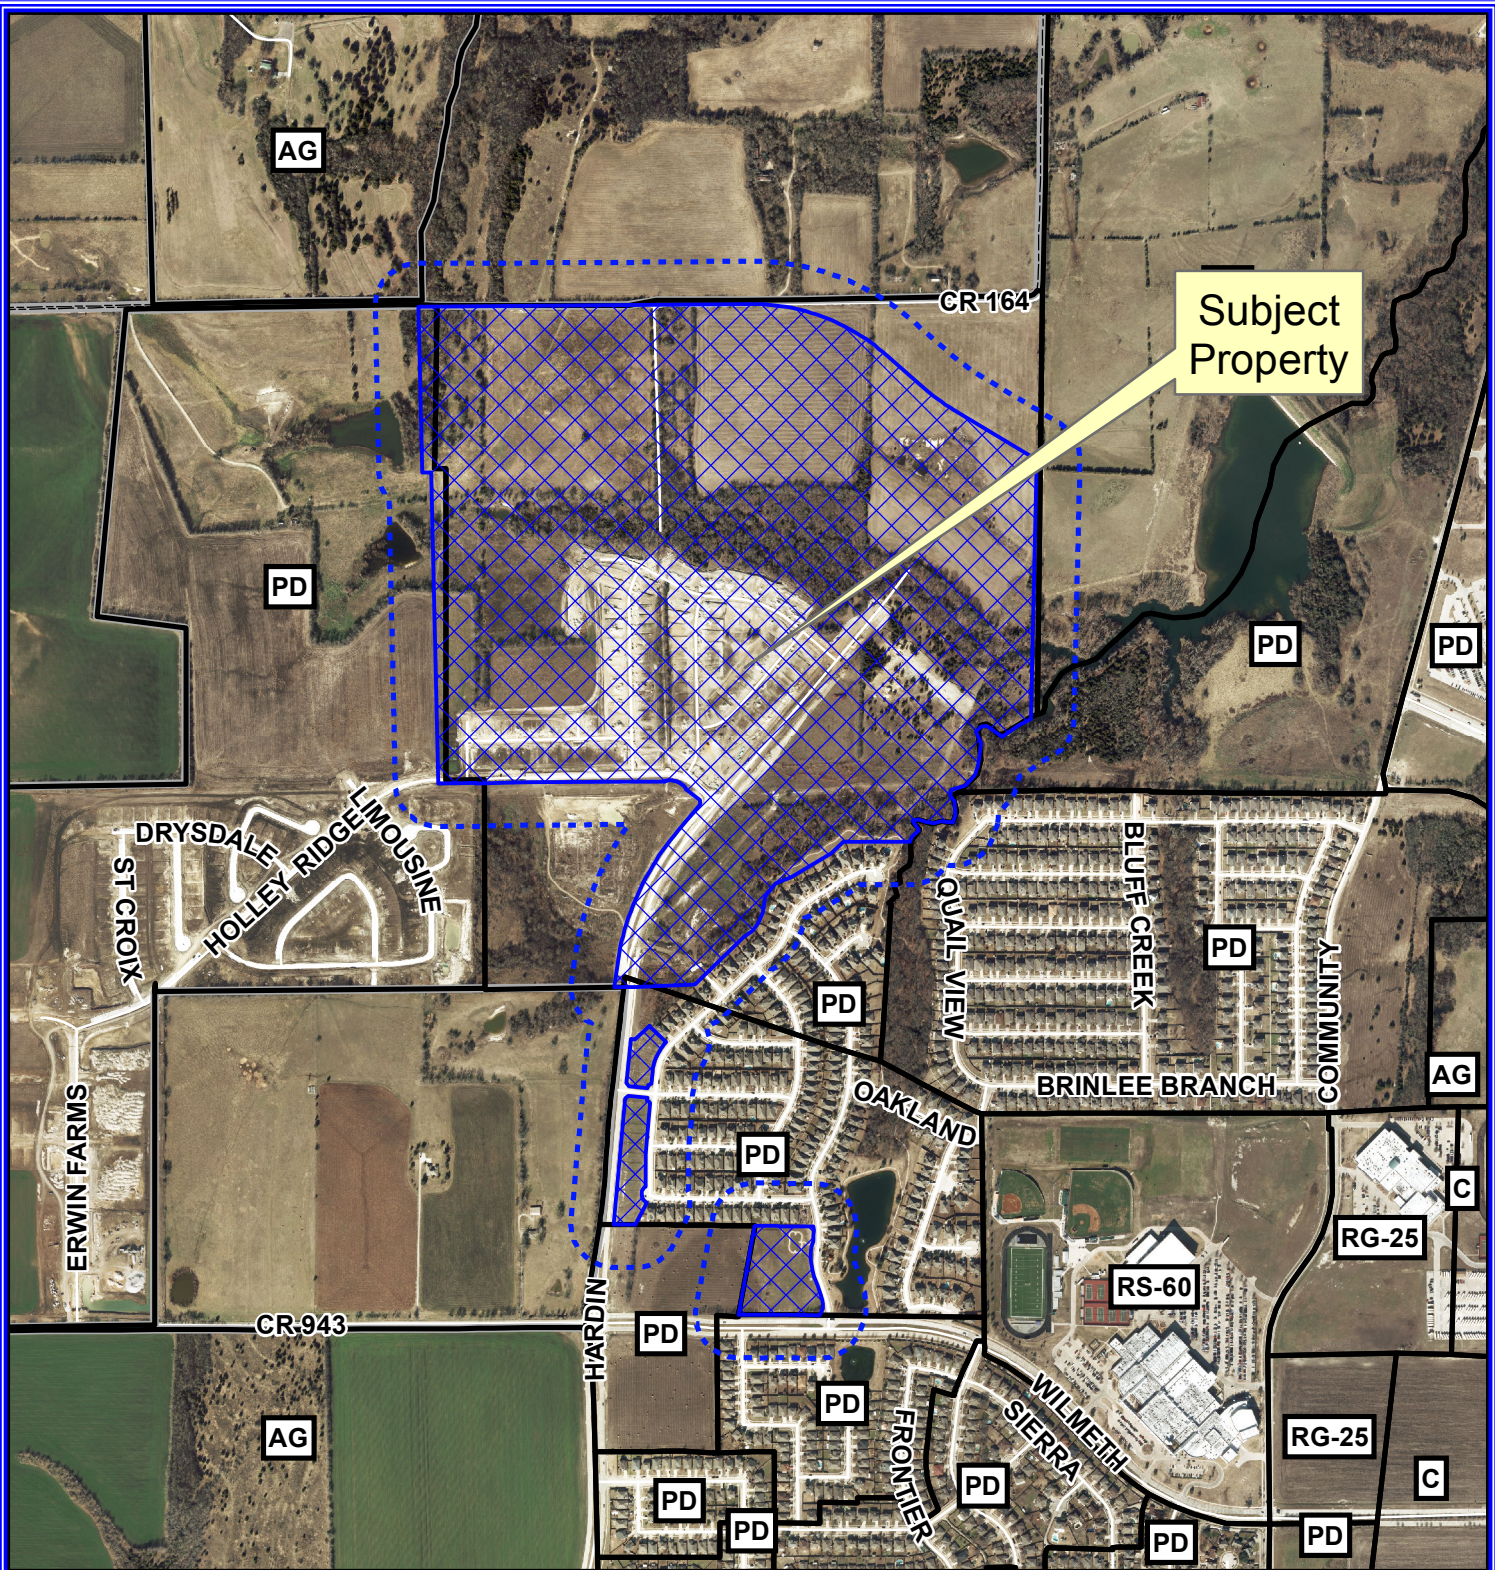

Notification Map

Case: 16-205Z

--- 200' Buffer

Notification Map

Case: 16-205Z

--- 200' Buffer

Vicinity Map