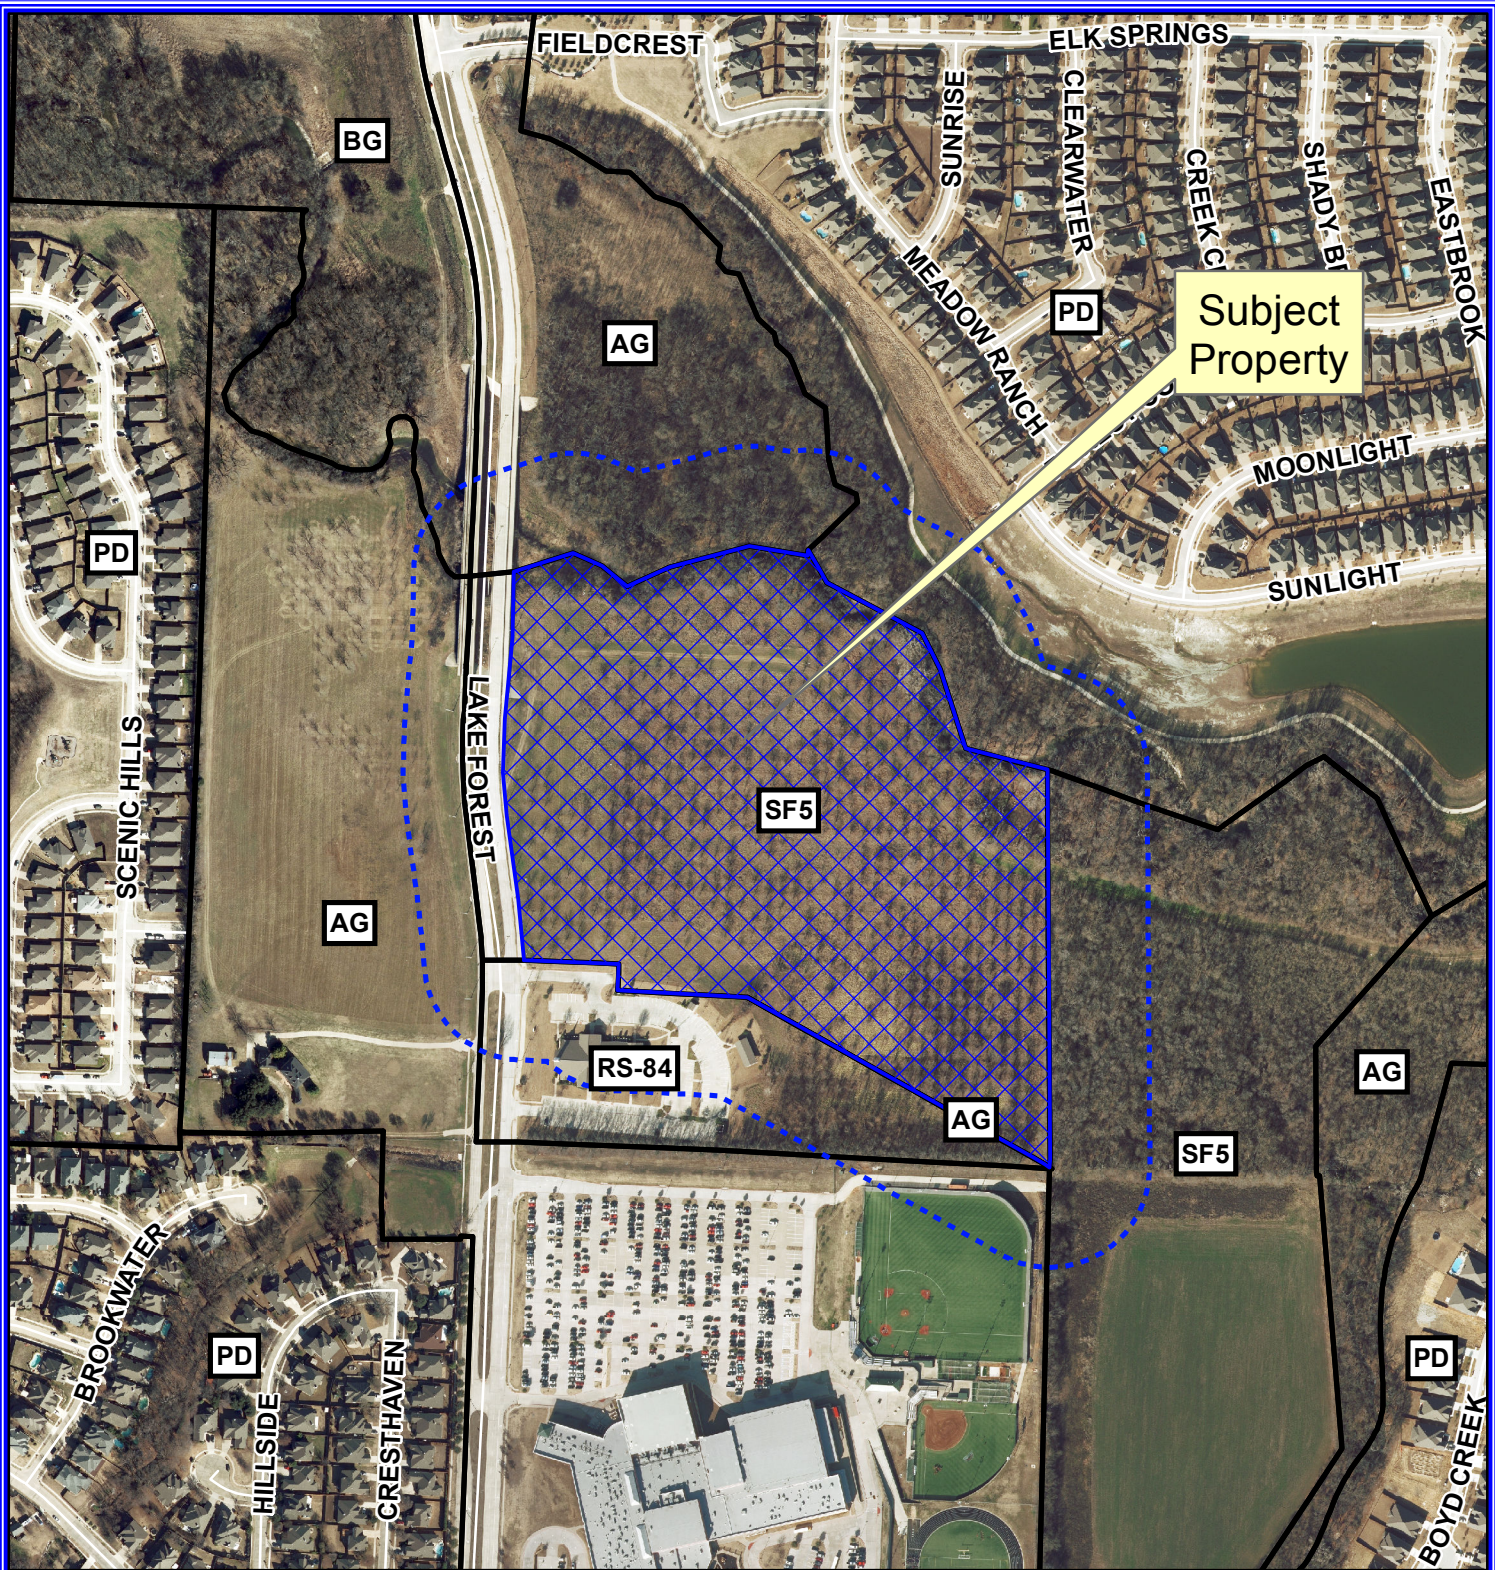

Notification Map

Case: 16-341Z

--- 200' Buffer

Notification Map

Case: 16-341Z

--- 200' Buffer