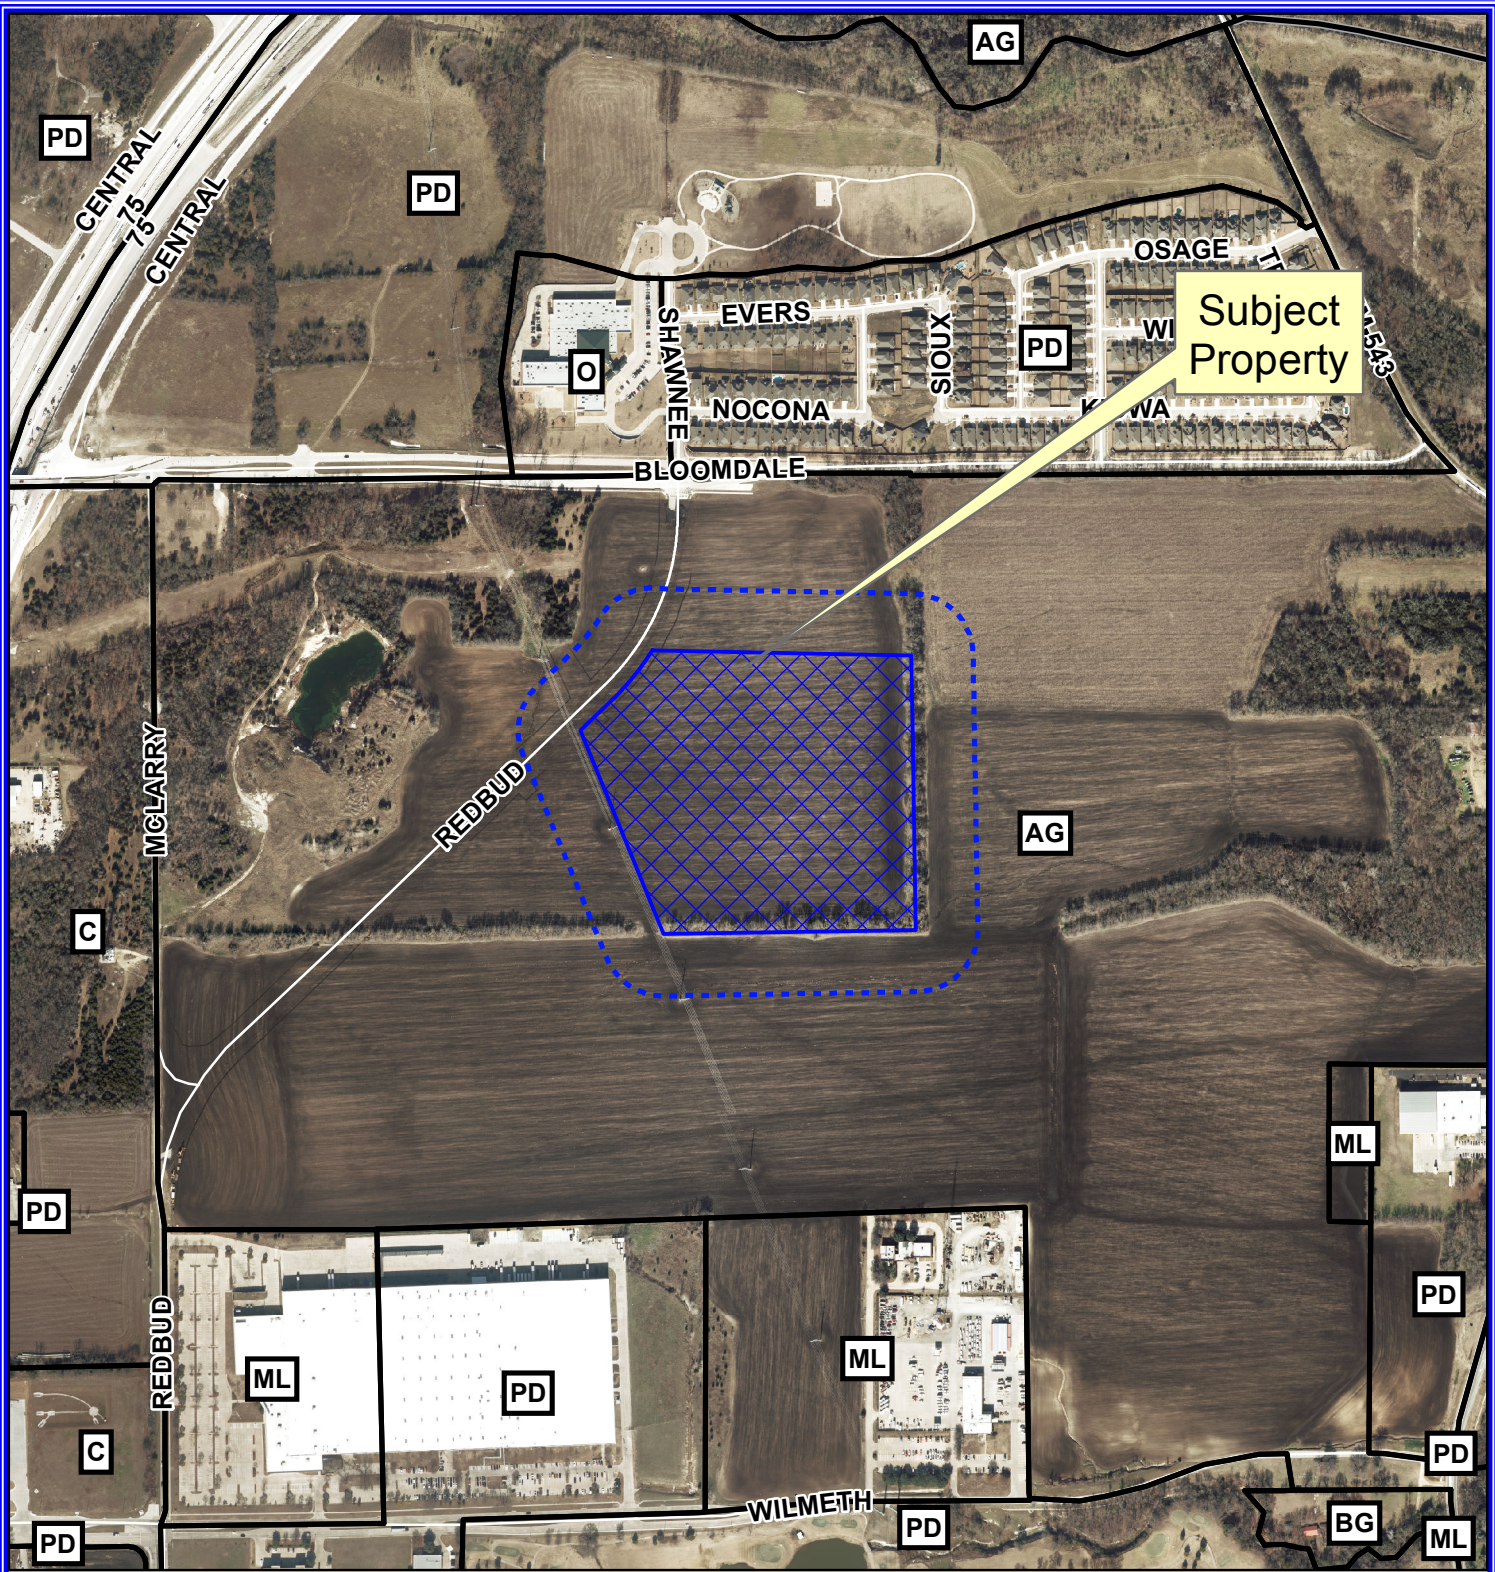

Notification Map

Case: 16-261SP

--- 200' Buffer

Notification Map

Case: 16-261SP

--- 200' Buffer