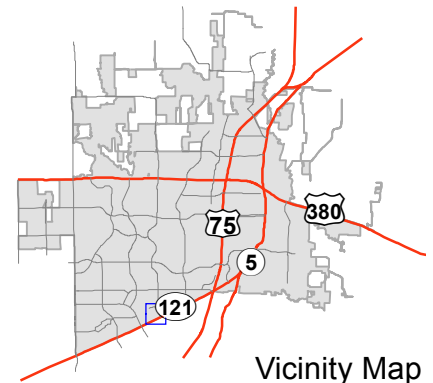

### Notification Map

Case: 16-270SP

--- 200' Buffer

# Notification Map

Case: 16-270SP

--- 200' Buffer

Vicinity Map