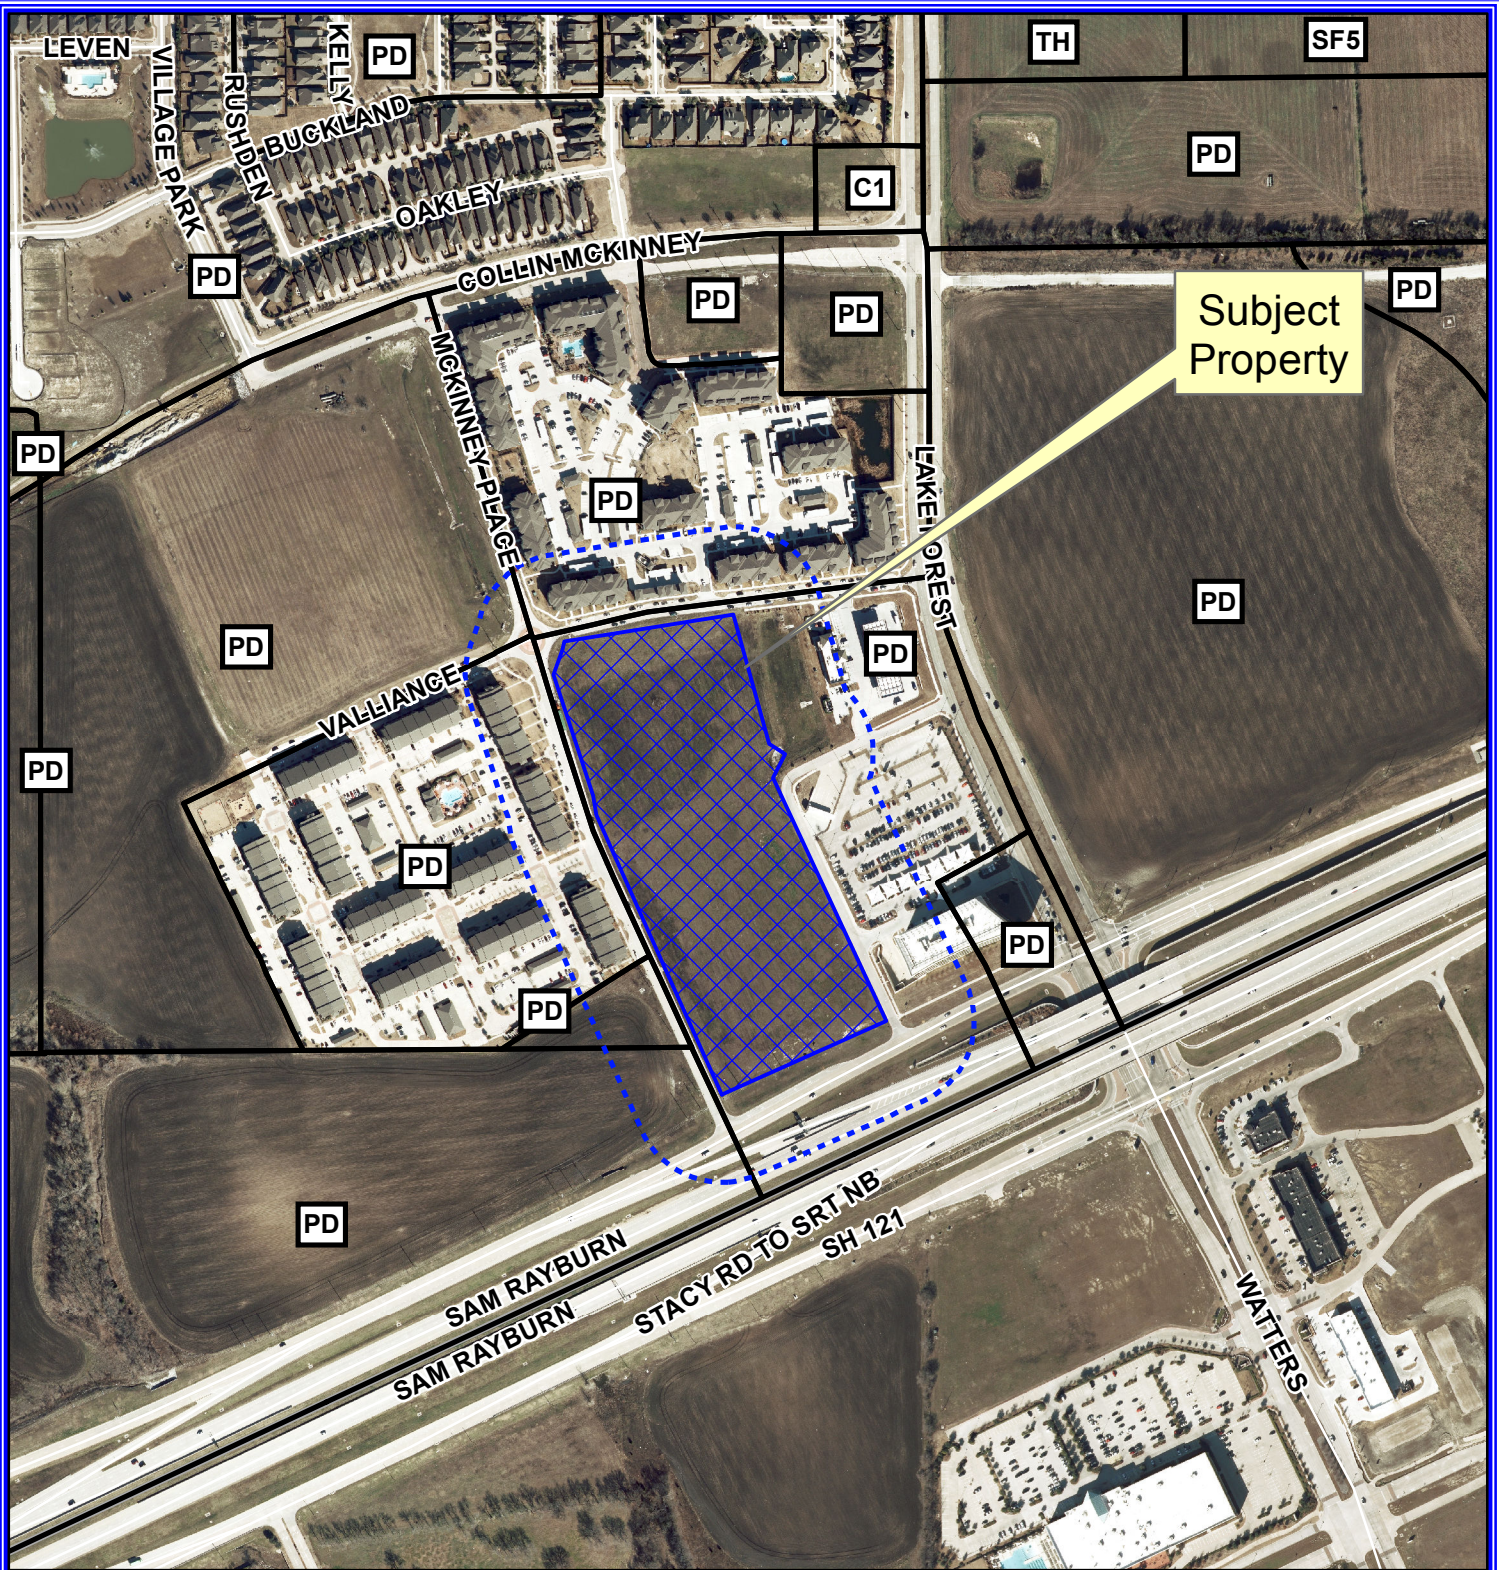

### Notification Map

Case: 16-270SP

--- 200' Buffer

# Notification Map

Case: 16-270SP

--- 200' Buffer

Vicinity Map