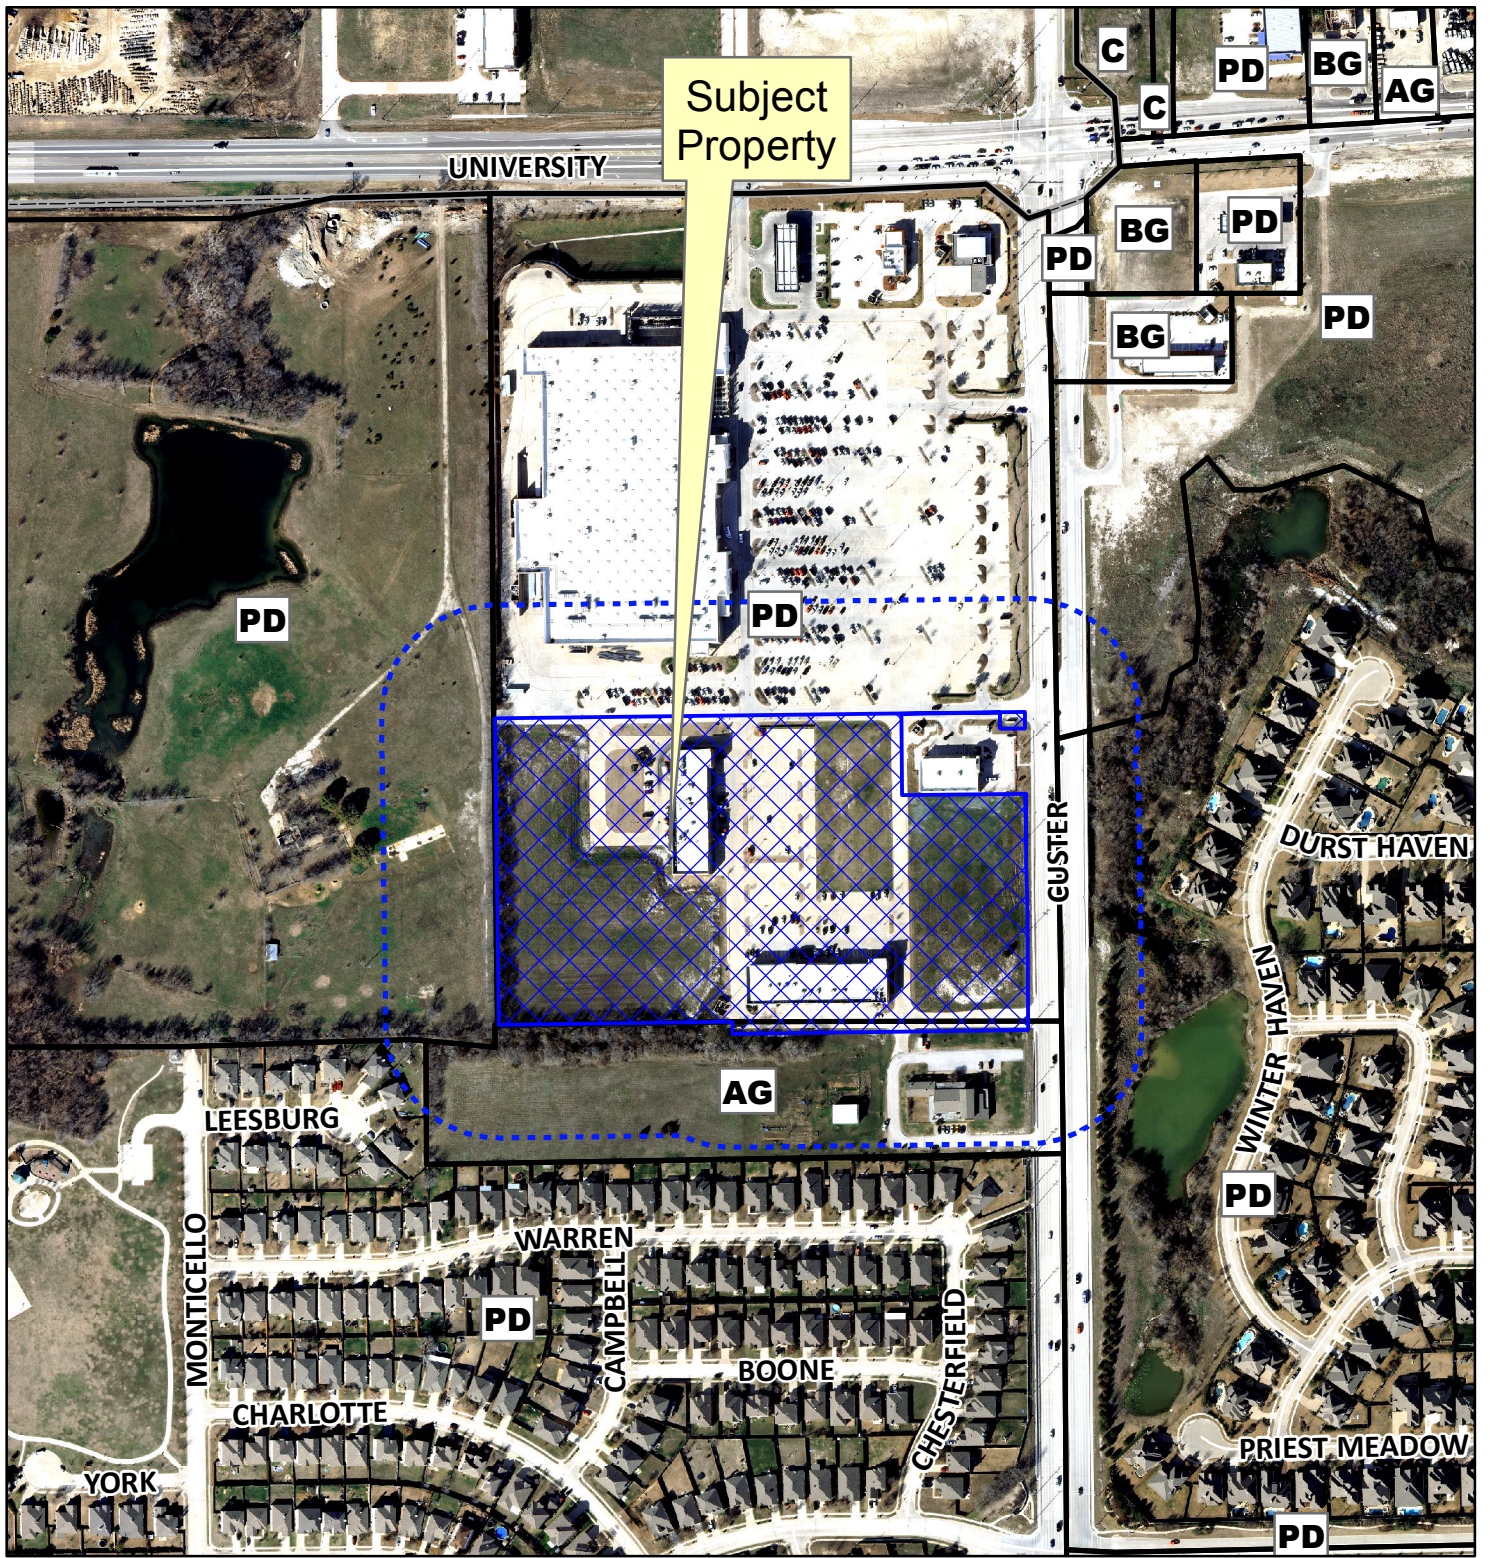

Notification Map

Case: 14-268MRP

--- 200' Notification Buffer

Notification Map

Case: 14-268MRP

--- 200' Notification Buffer