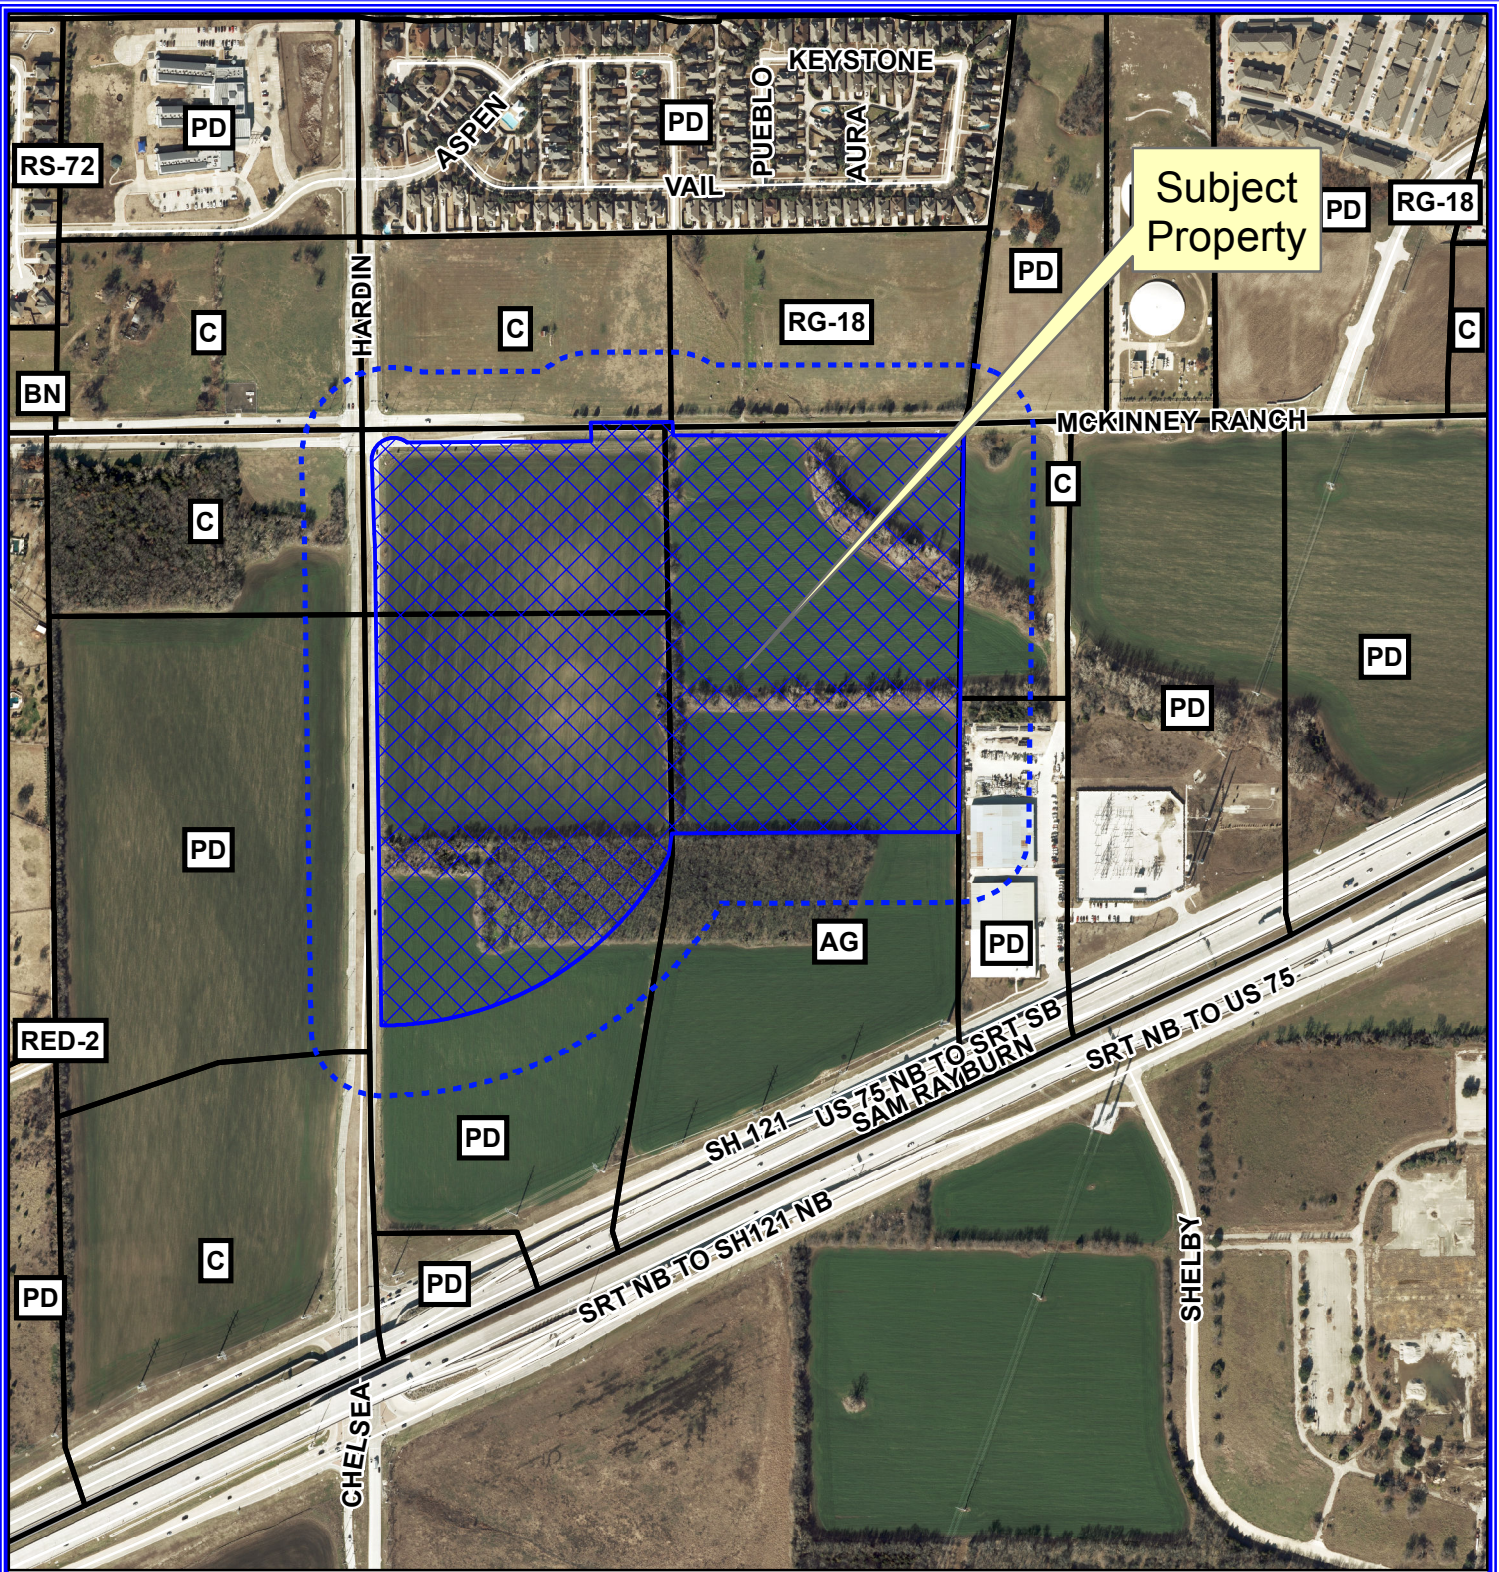

Notification Map

Case: 16-018Z

--- 200' Buffer

Notification Map

Case: 16-018Z

--- 200' Buffer

Vicinity Map

DISCLAIMER: This map and information contained in it were developed exclusively for use by the City of McKinney. Any use or reliance on this map by anyone else is at that party's risk and without liability to the City of McKinney, its officials or employees for any discrepancies, errors, or variances which may exist.