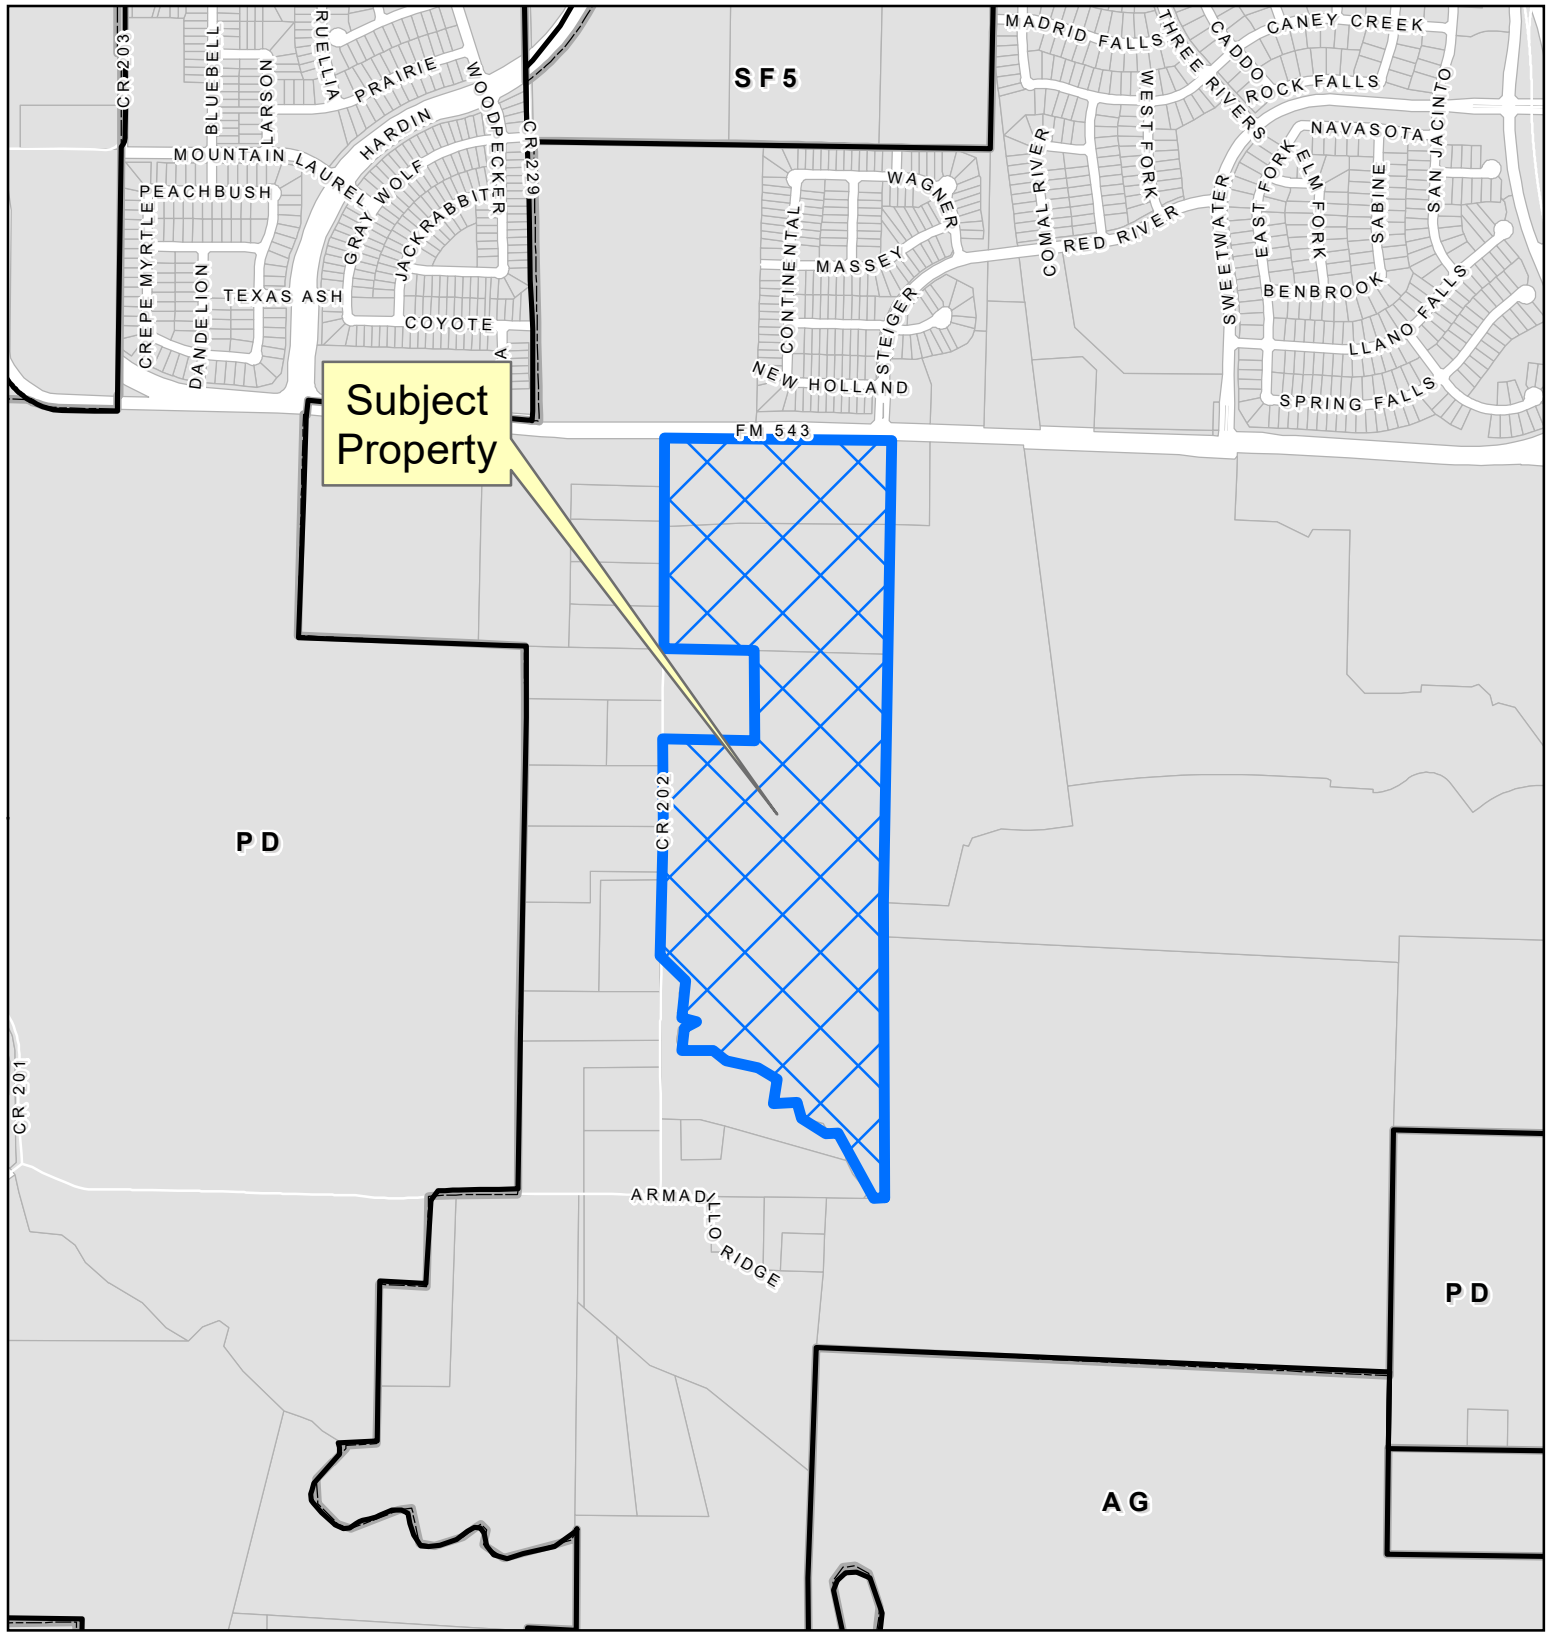

Subject Property

Vicinity Map

Location Map

PLAT2022-0026

0 500 1,000 Feet

DISCLAIMER: This map and information contained in it were developed exclusively for use by the City of McKinney. Any use or reliance on this map by anyone else is at that party's risk and without liability to the City of McKinney, its officials or employees for any discrepancies, errors, or variances which may exist.

Subject Property

Location Map

PLAT2022-0026

DISCLAIMER: This map and information contained in it were developed exclusively for use by the City of McKinney. Any use or reliance on this map by anyone else is at that party's risk and without liability to the City of McKinney, its officials or employees for any discrepancies, errors, or variances which may exist.