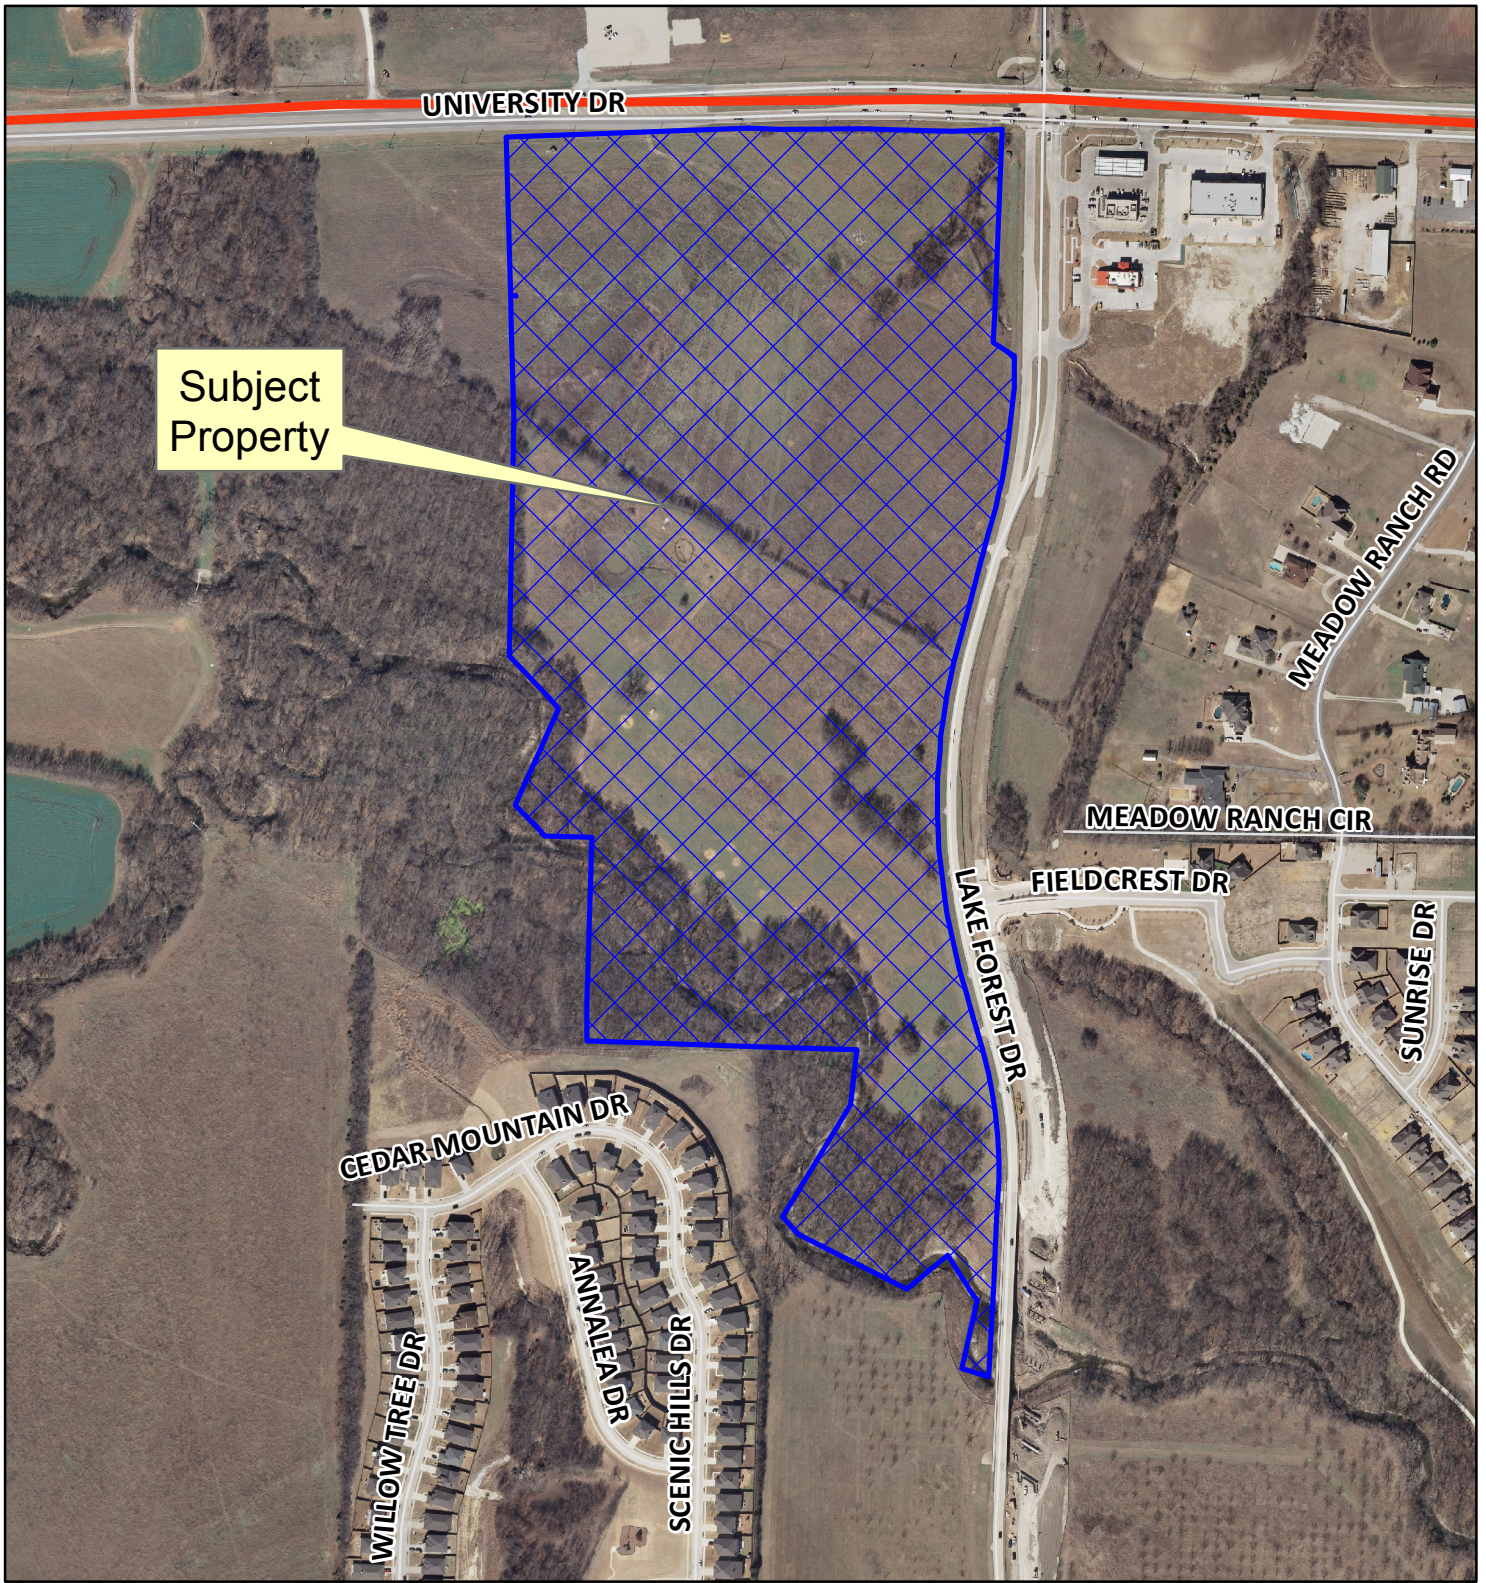

Subject Property

Location Map

Case: 12-072CVP

Subject Property

Location Map

Case: 12-072CVP

Path: S:\MCKGIS\Notification\Projects\2012\12-072CVP.mxd

DISCLAIMER: This map and information contained in it were developed exclusively for use by the City of McKinney. Any use or reliance on this map by anyone else is at that party's risk and without liability to the City of McKinney, its officials or employees for any discrepancies, errors, or variances which may exist.