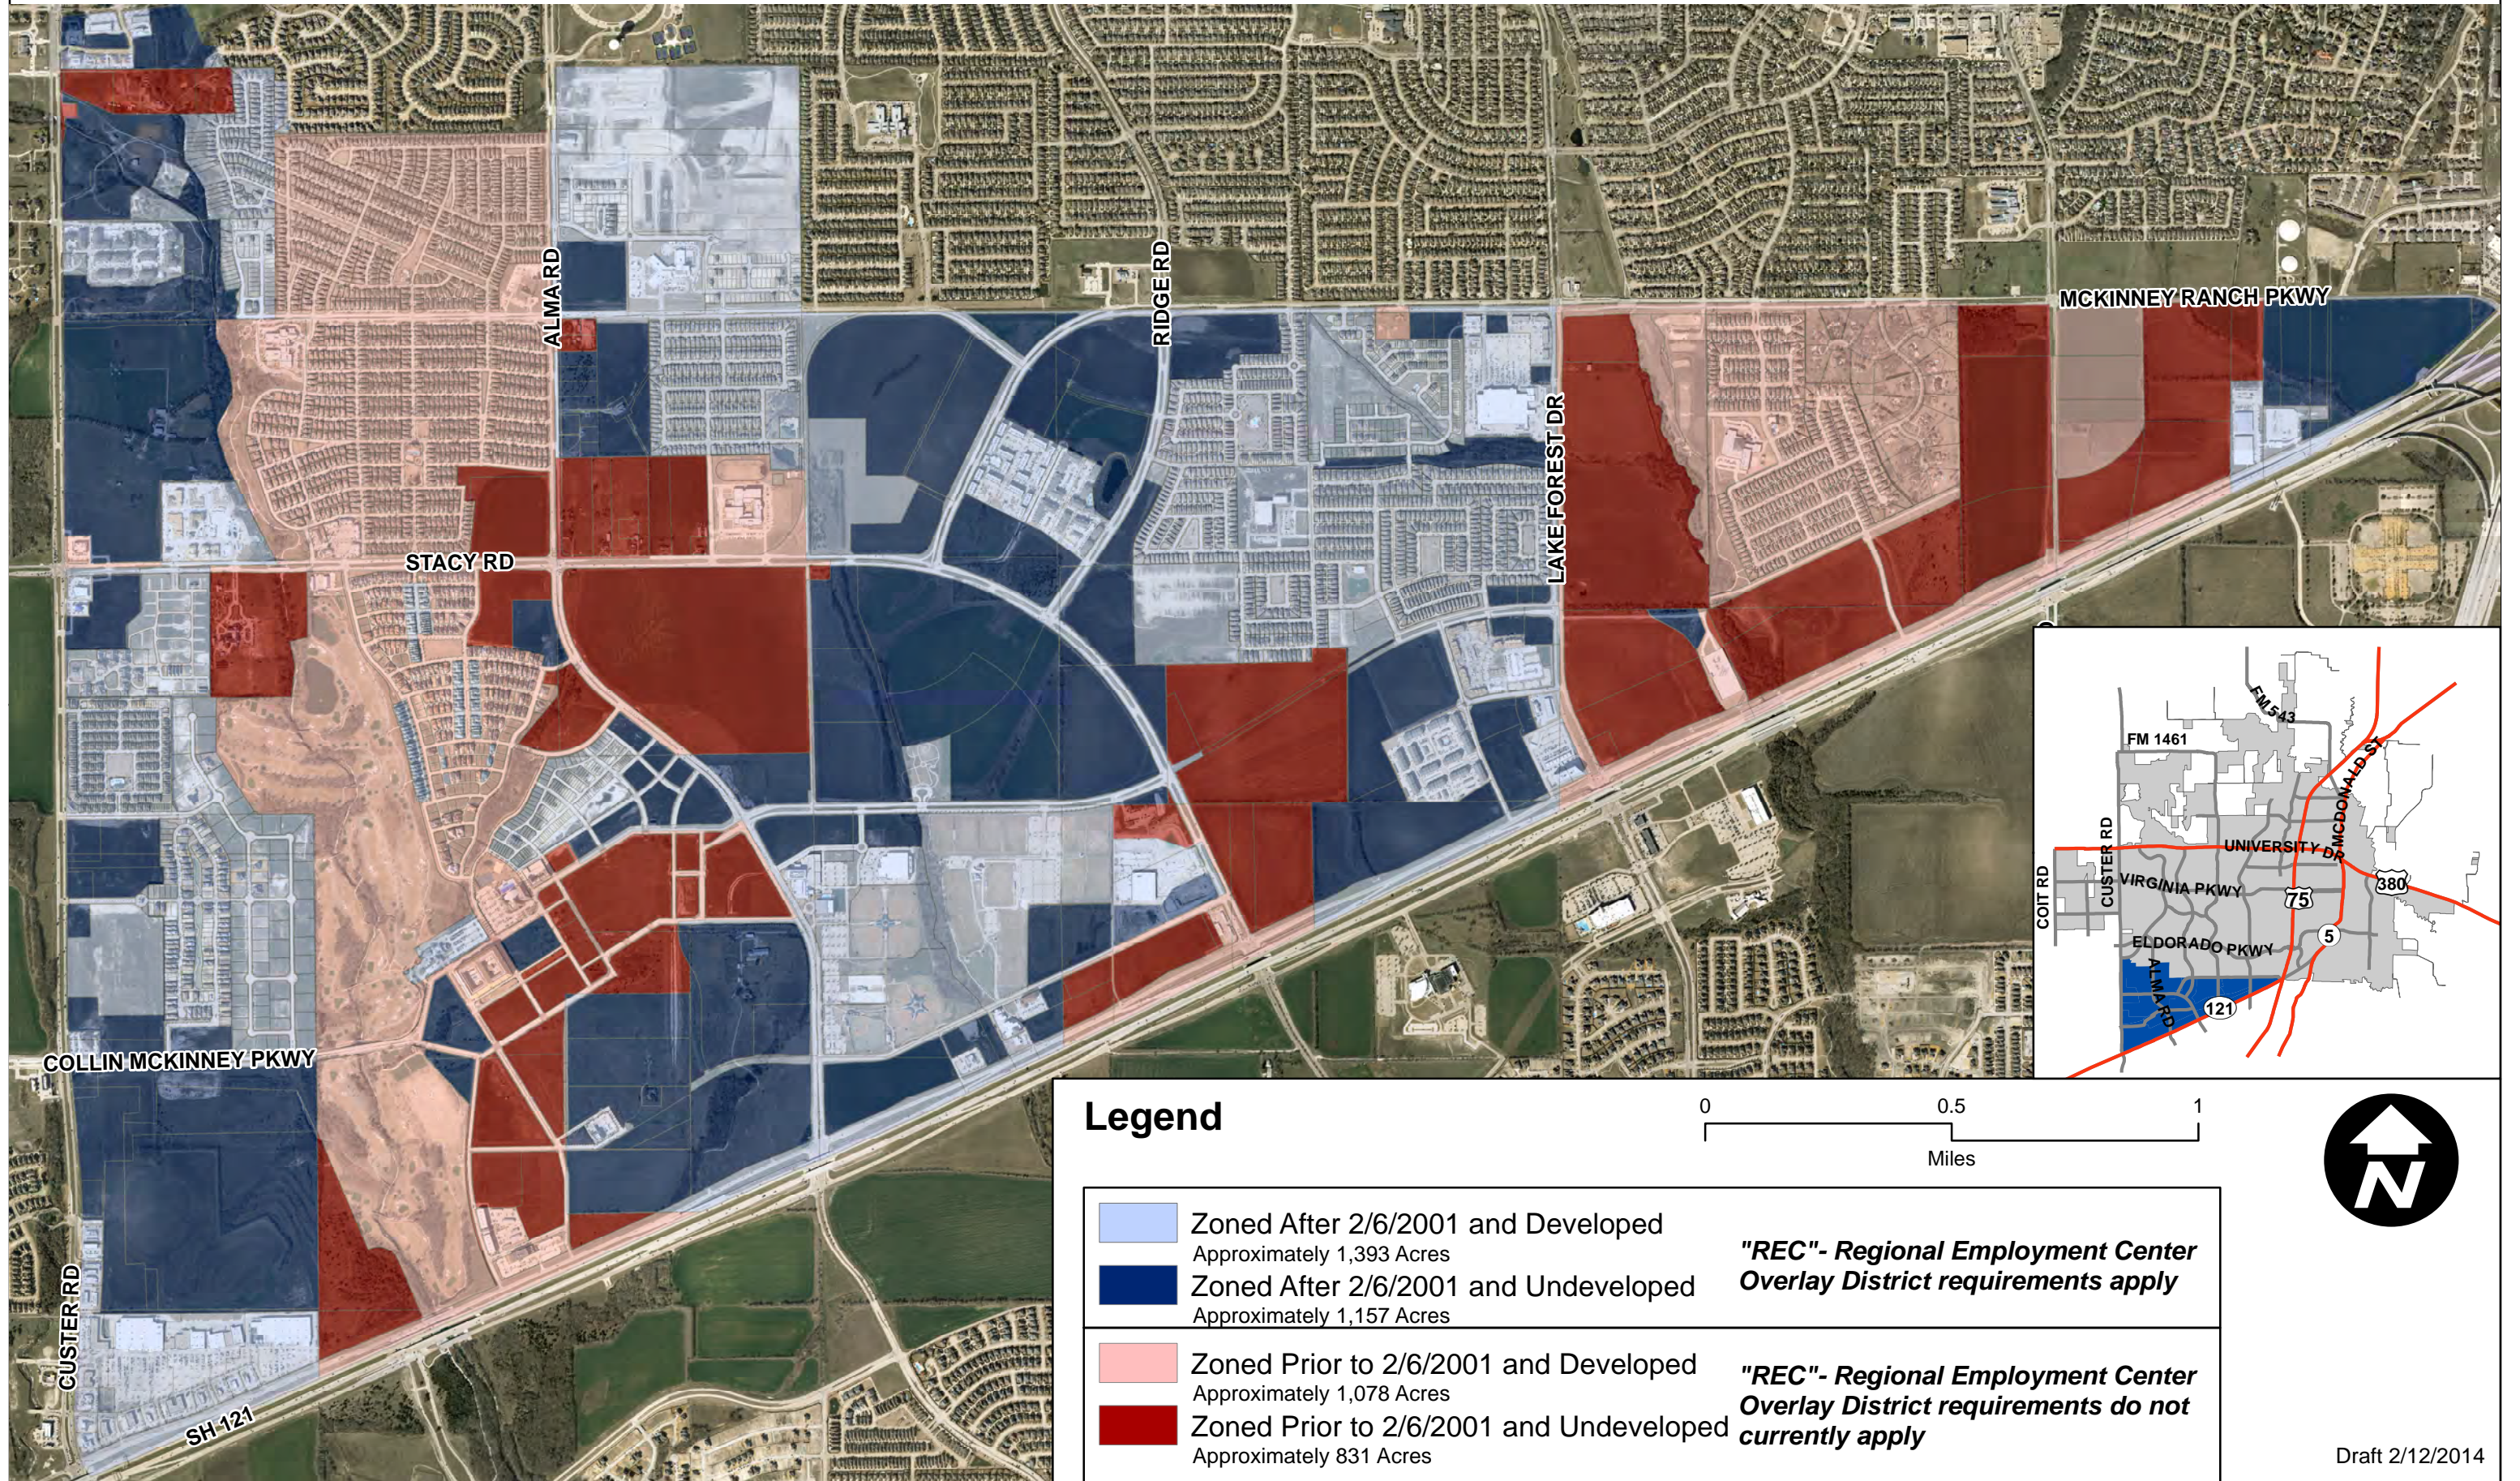

Properties Within The REC Overlay District

Legend

- | | | |
|---------------------------------------------------------------------------------------|--------------------------------------------------------------------|-------------------------------------------------------------------------------------------------------|
|  | Zoned After 2/6/2001 and Developed
Approximately 1,393 Acres | "REC"- Regional Employment Center
Overlay District requirements apply |
|  | Zoned After 2/6/2001 and Undeveloped
Approximately 1,157 Acres | |
|  | Zoned Prior to 2/6/2001 and Developed
Approximately 1,078 Acres | "REC"- Regional Employment Center
Overlay District requirements do not
currently apply |
|  | Zoned Prior to 2/6/2001 and Undeveloped
Approximately 831 Acres | |