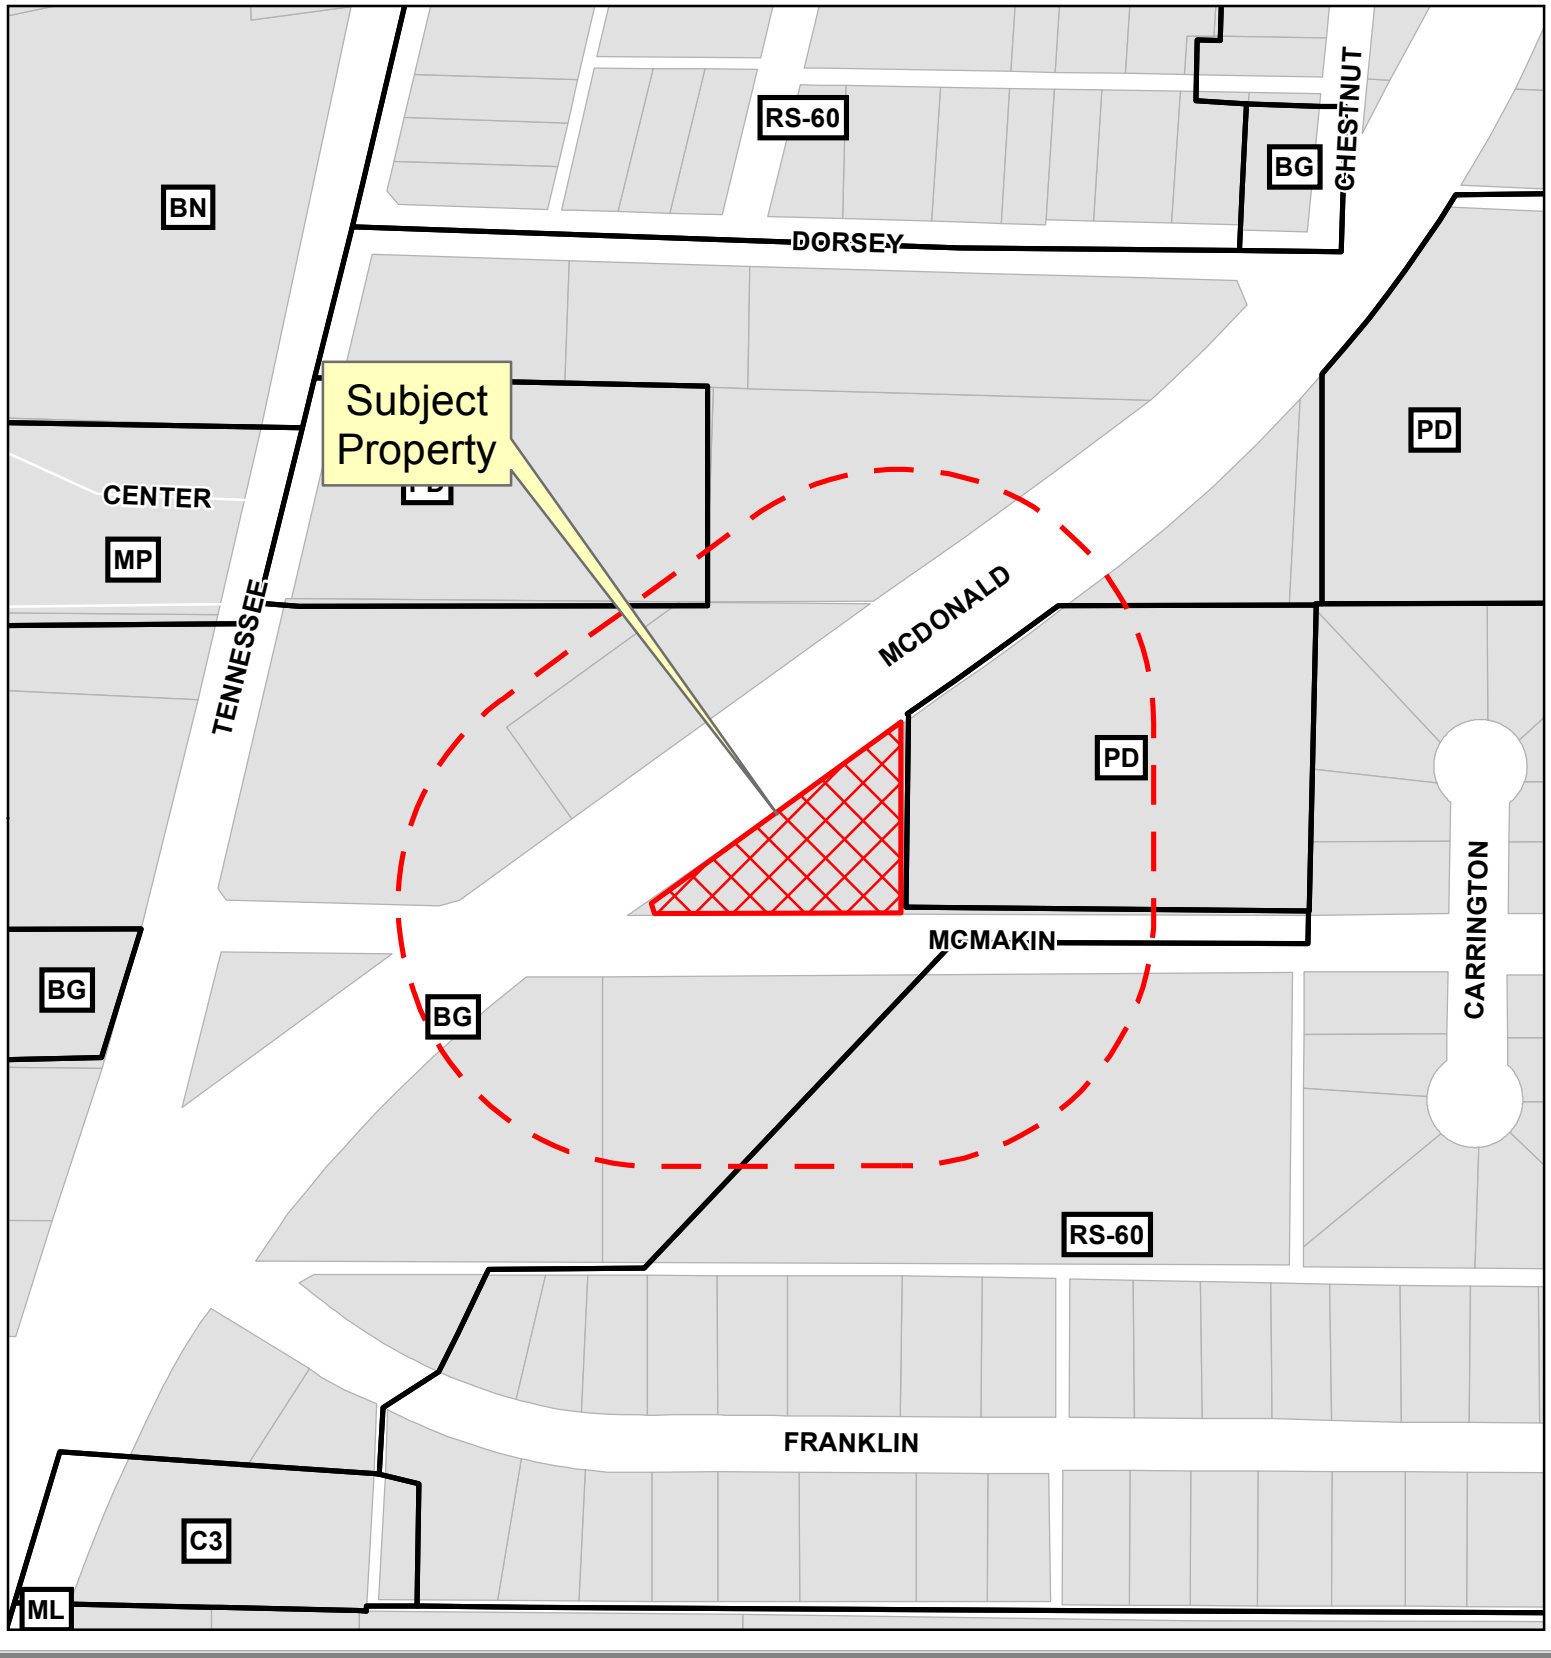

Notification Map

17-0283SP

--- 200' Buffer

Source: City of McKinney GIS
Date: 3/13/2018

DISCLAIMER: This map and information contained in it were developed exclusively for use by the City of McKinney. Any use or reliance on this map by anyone else is at that party's risk and without liability to the City of McKinney, its officials or employees for any discrepancies, errors, or variances which may exist.