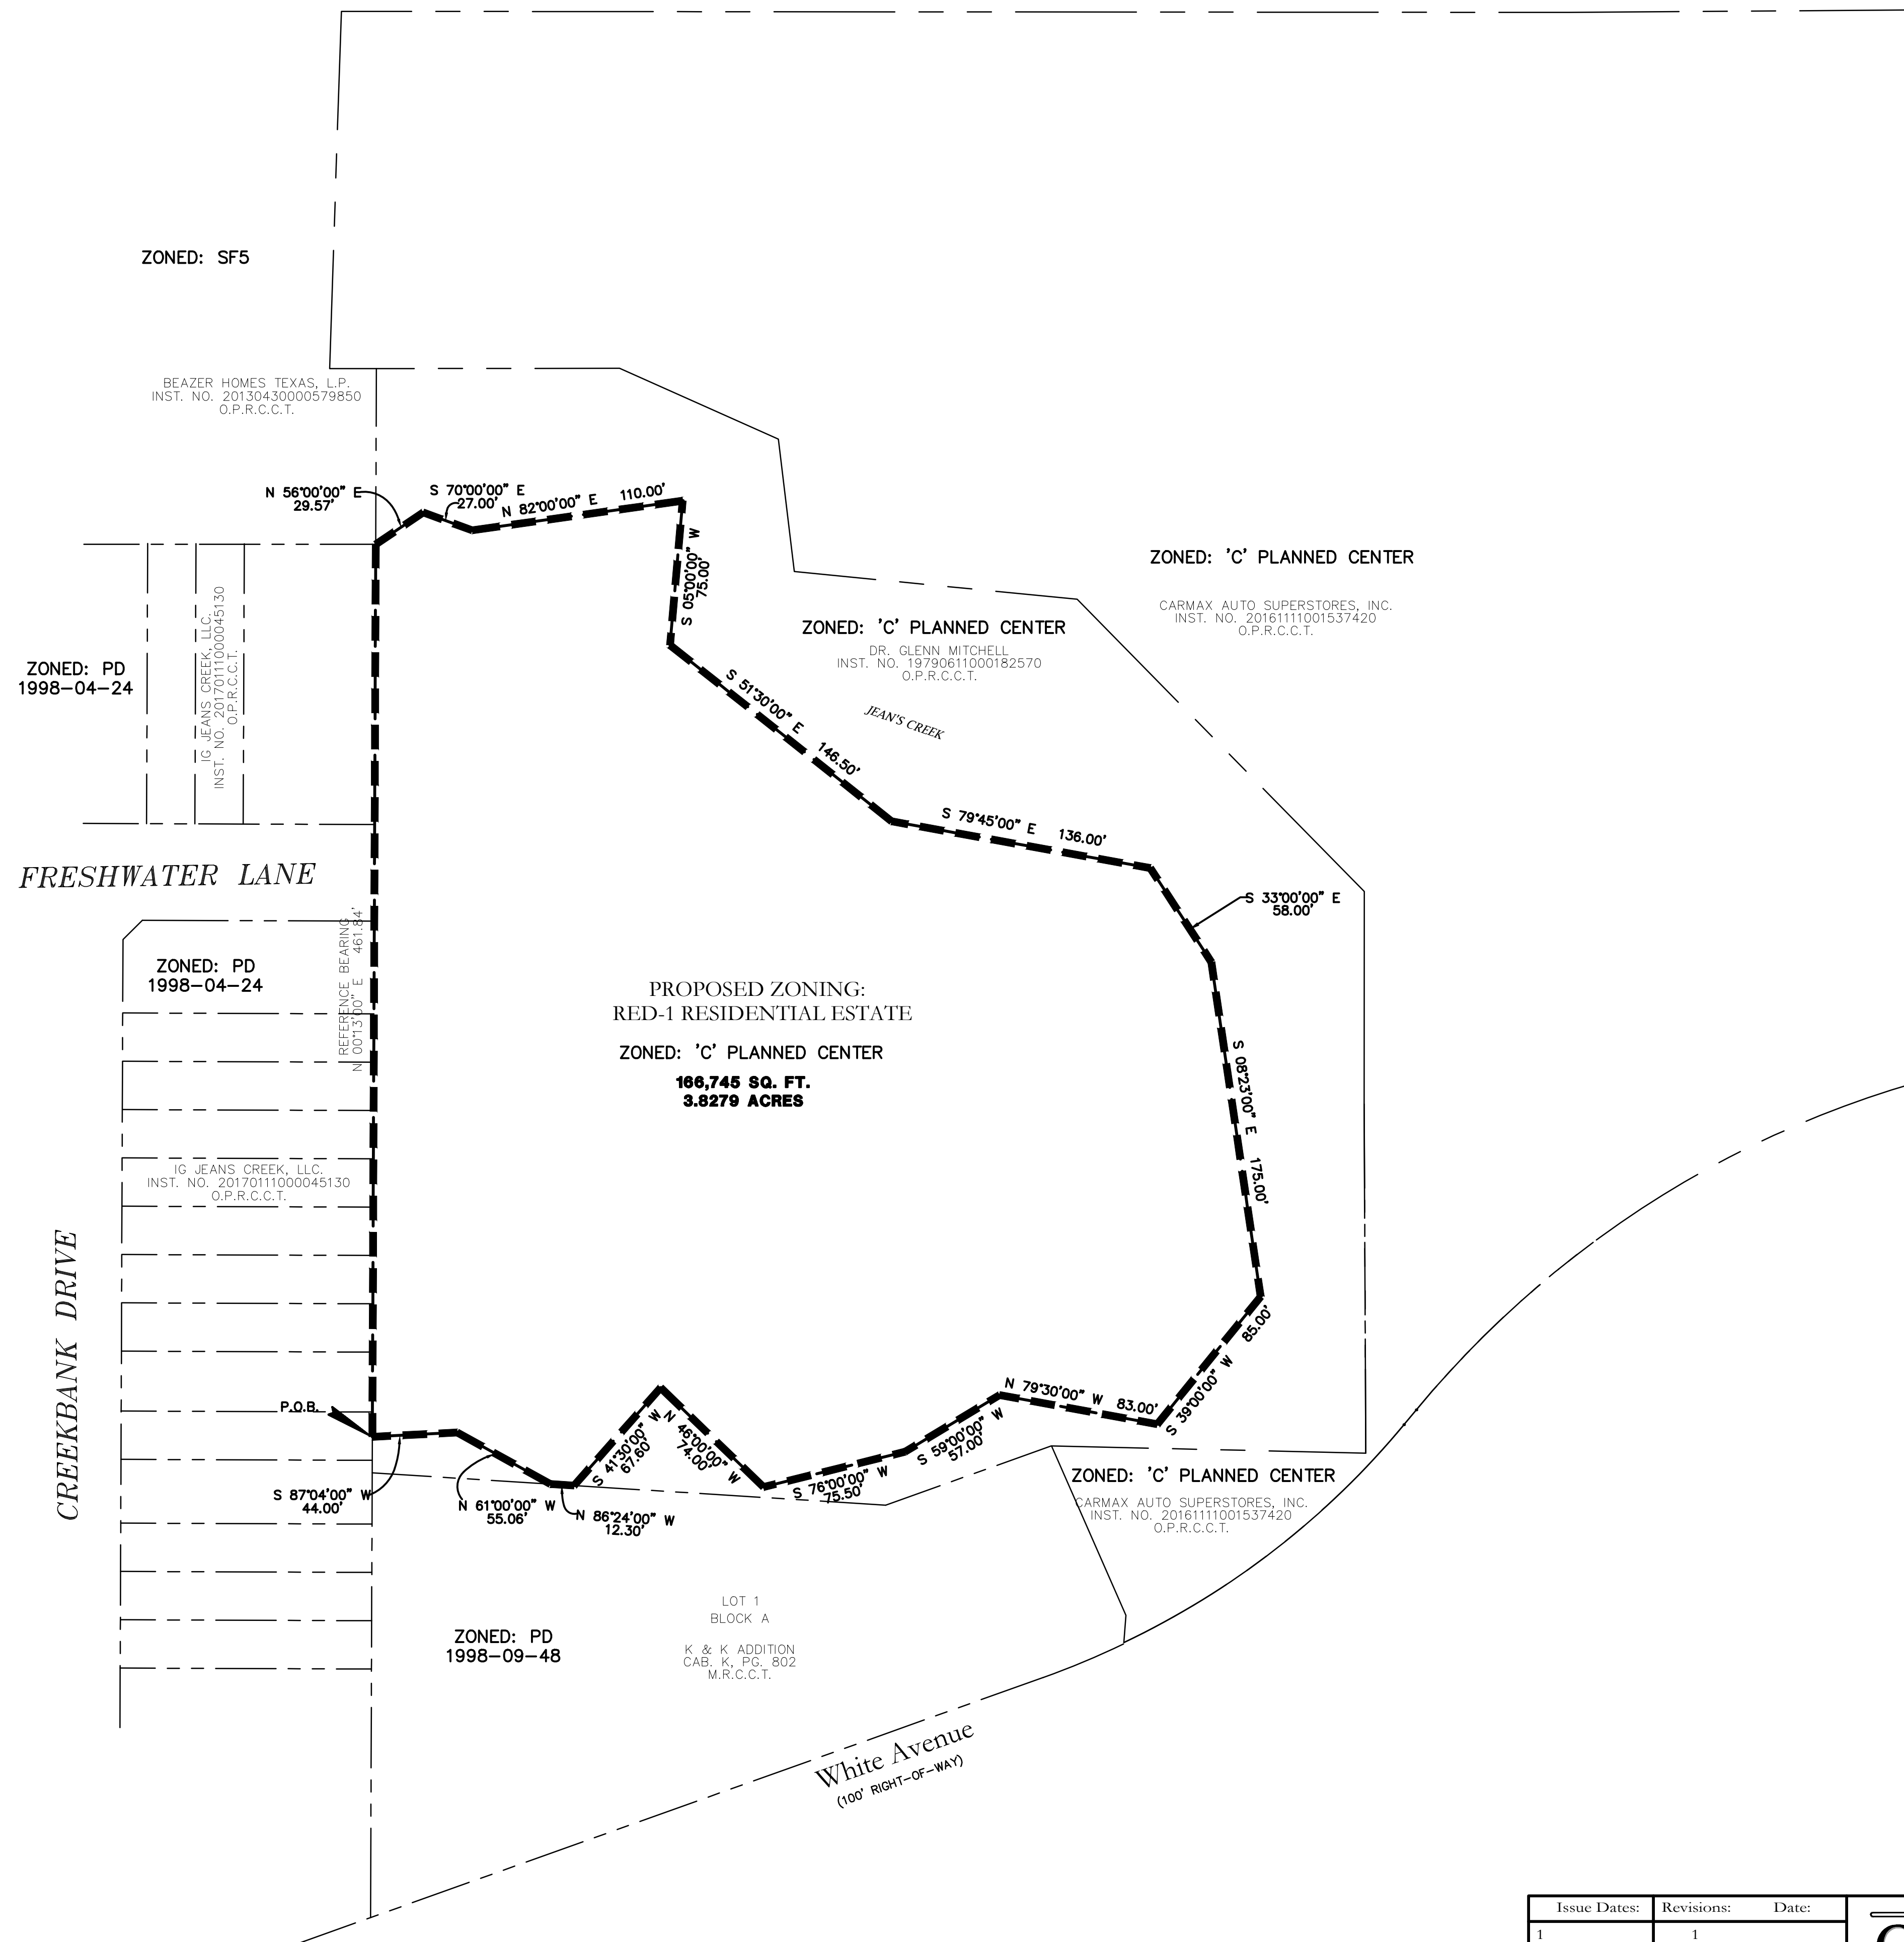

Vicinity Map  
NTS

**LEGEND**

- Limits of Zoning
- Point of Beginning

Area Information:  
3.827 Acres located in the  
City of McKinney, Collin  
County, Texas.

NOTE: THIS IS NOT A CONSTRUCTION DOCUMENT.  
THIS DOCUMENT IS FOR CONCEPTUAL PLANNING PURPOSES ONLY.

Issue Dates:	Revisions:	Date:
1	1	
2	2	
3	3	
4	4	
5	5	
6	6	

<b>CROSS ENGINEERING CONSULTANTS</b>		
131 S. Tennessee St. 972.562.4409		McKinney, Texas 75069 Texas P.E. Firm No. F-5935
Drawn By:	Checked By:	Scale:
C.E.C.I.	C.E.C.I.	1"=50'

<b>ZONING EXHIBIT</b>
3.8279 Acres, Samuel McFall Survey, Abstract No. 641
Dr. Don Mitchell
McKinney, Texas

Sheet No. <b>ZE</b>
Project No. 20049

CUSTER & SILVERADO 13 ACRES