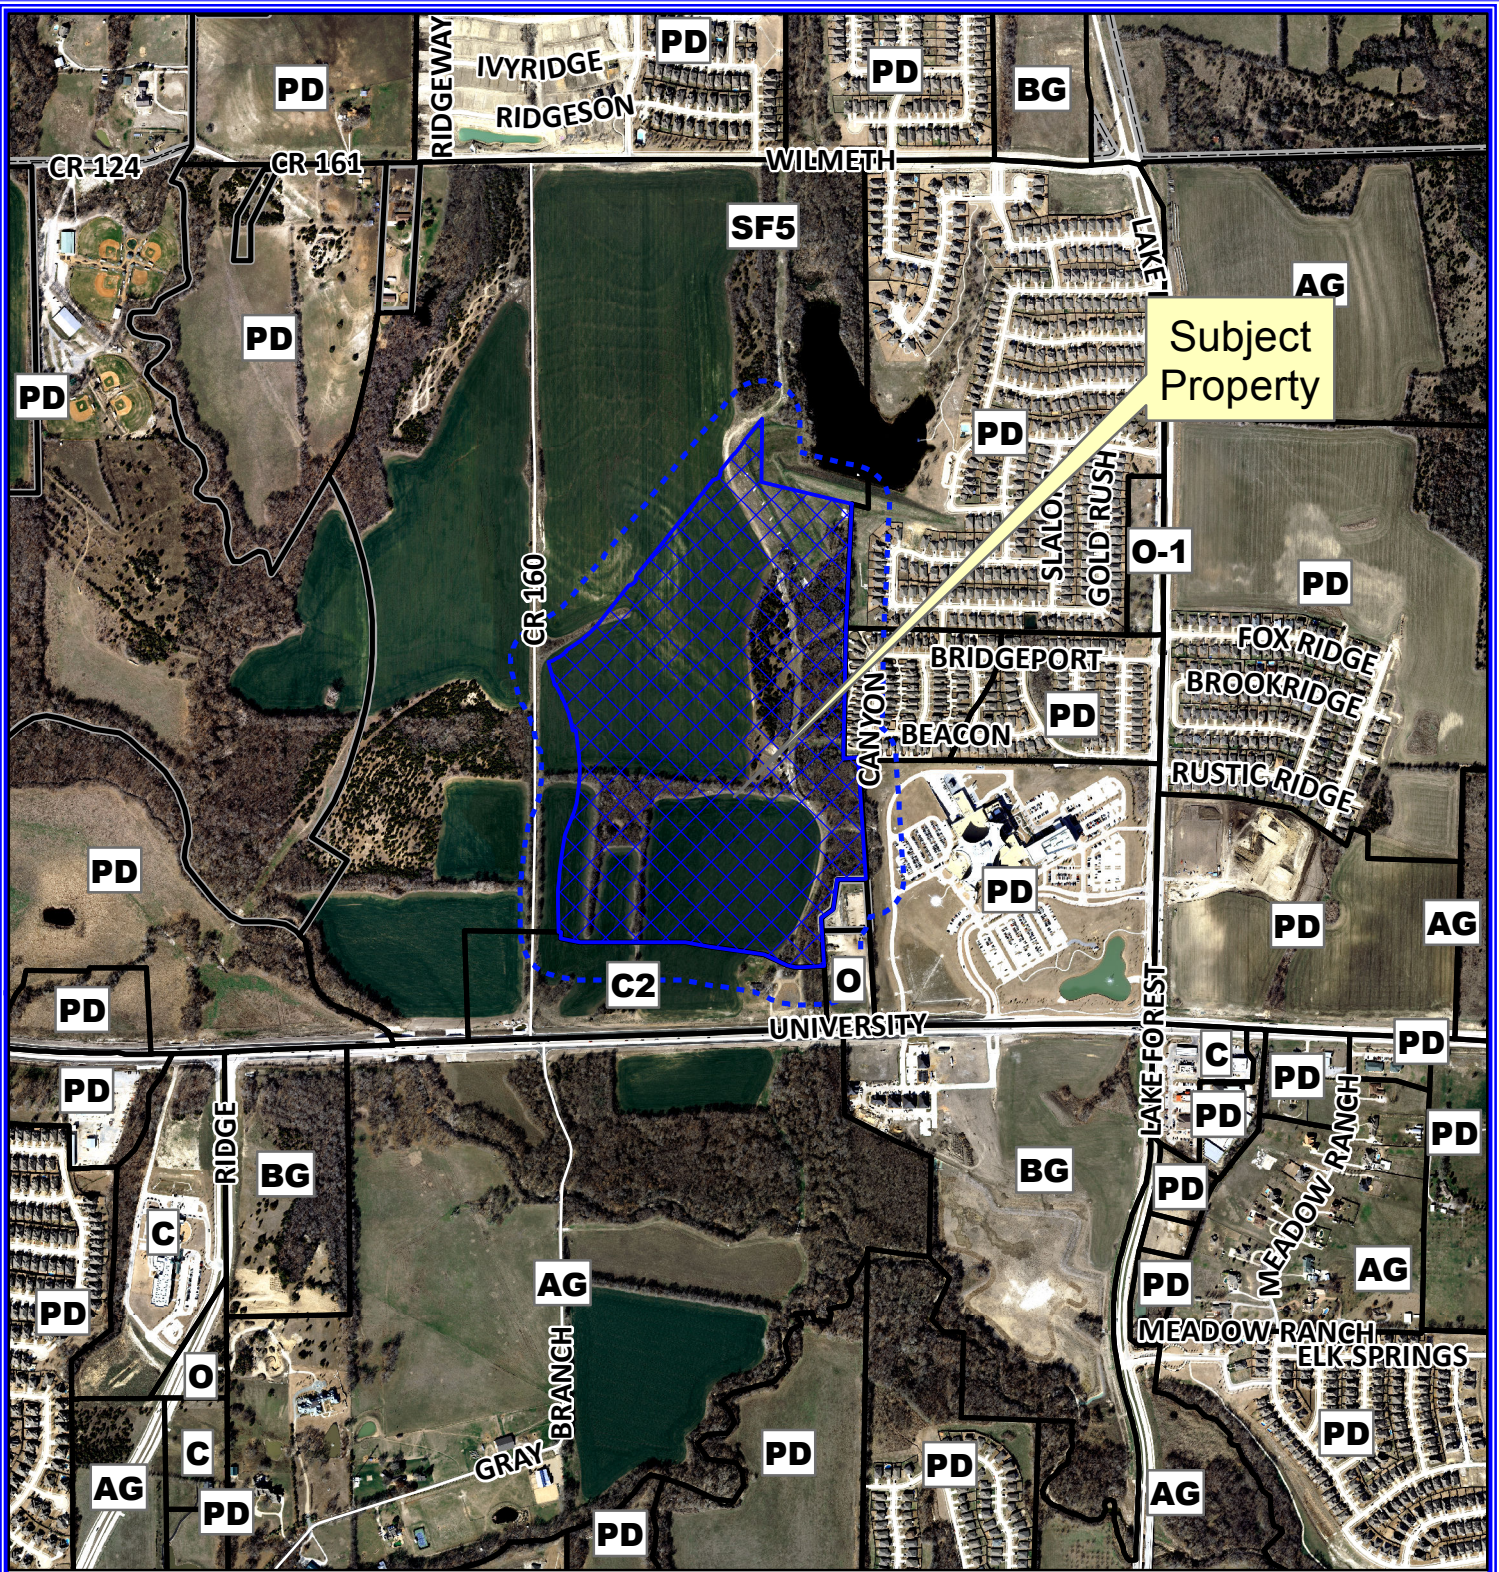

Notification Map

Case: 15-132SUP

--- 200' Buffer

Subject Property

0 680 1,360 Feet

Notification Map

Case: 15-132SUP

--- 200' Buffer

Vicinity Map

Path: S:\MCKGIS\Notification\Projects\2015\15-132SUP.mxd

DISCLAIMER: This map and information contained in it were developed exclusively for use by the City of McKinney. Any use or reliance on this map by anyone else is at that party's risk and without liability to the City of McKinney, its officials or employees for any discrepancies, errors, or variances which may exist.