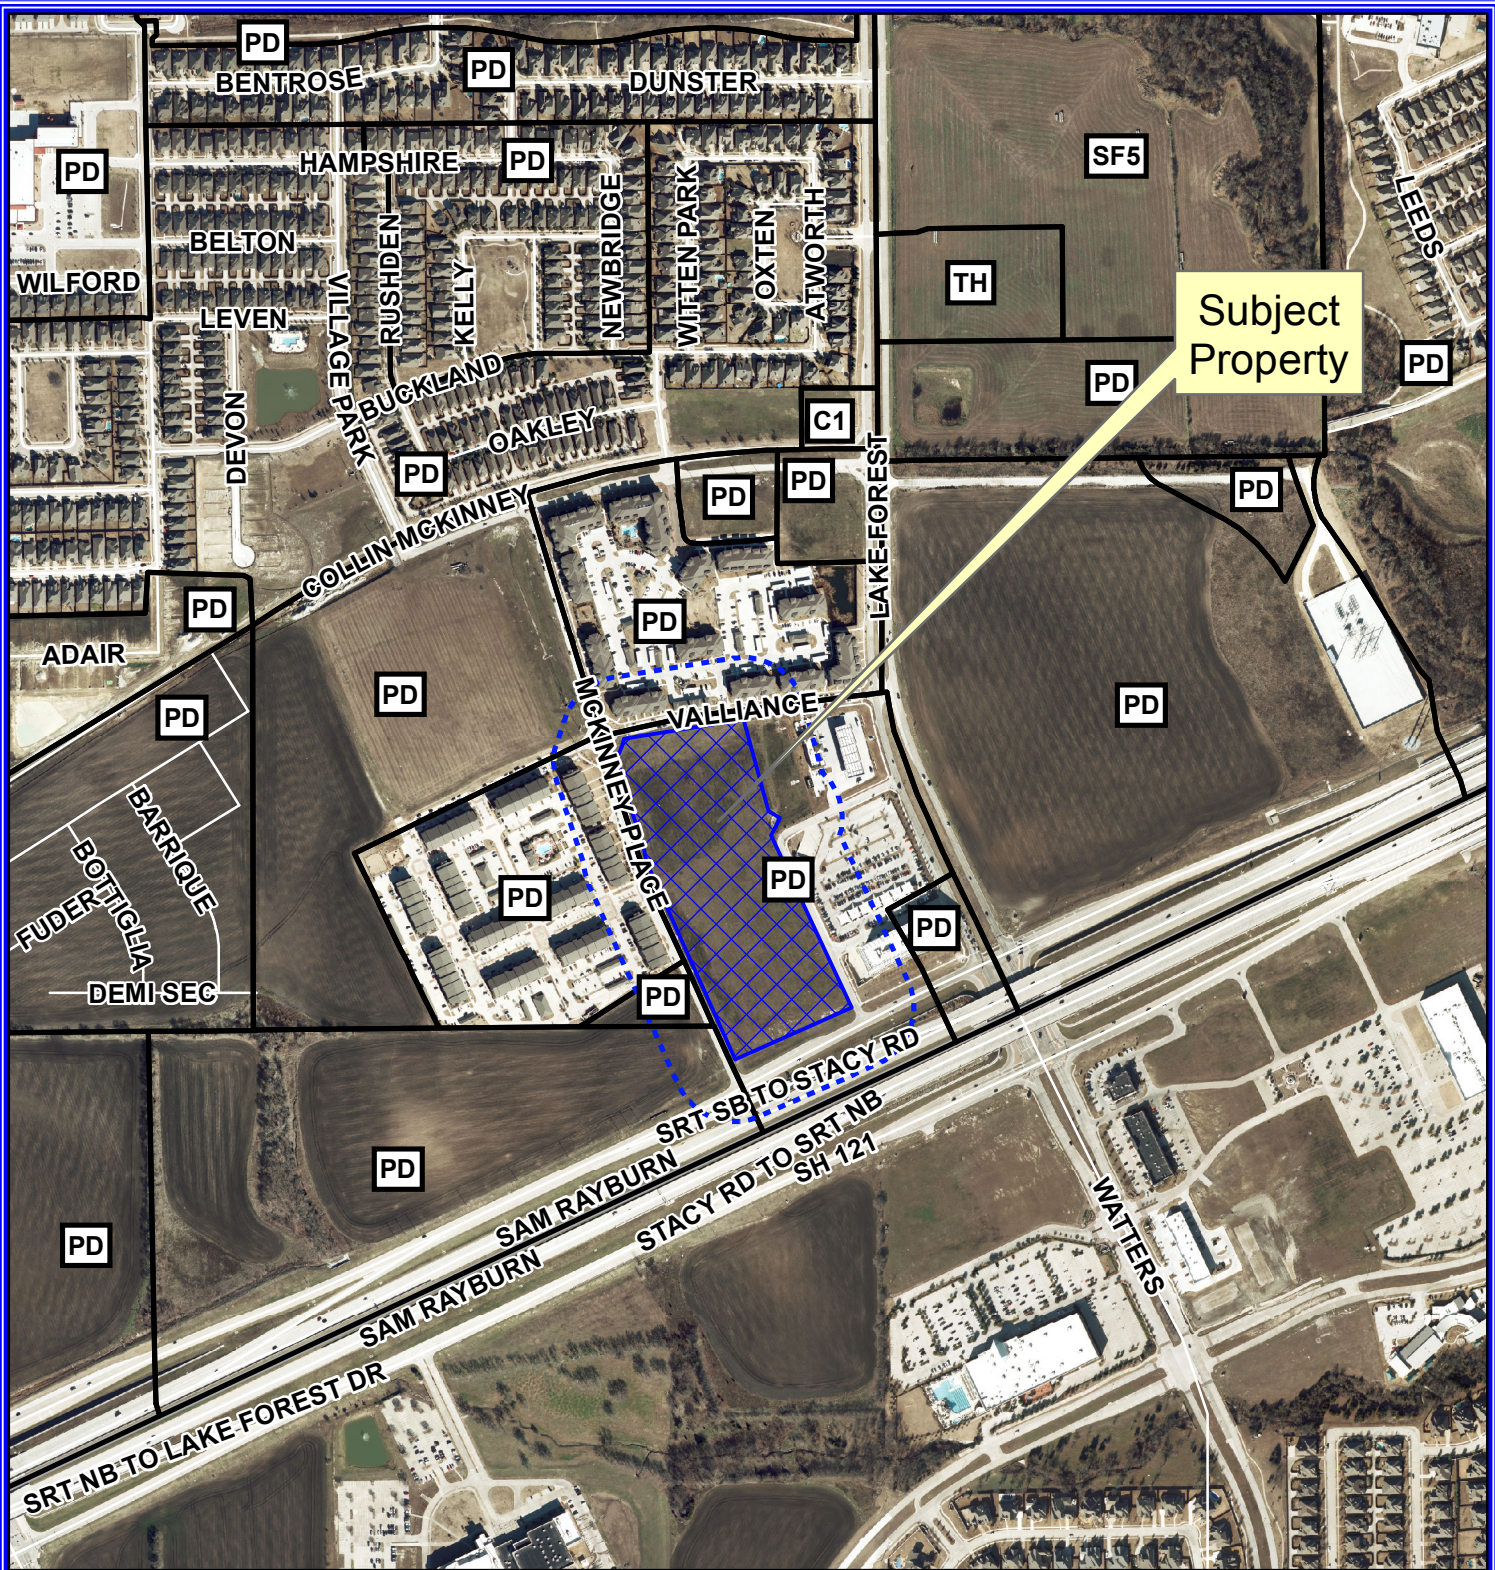

Notification Map

Case: 16-092SP

--- 200' Buffer

Vicinity Map

Notification Map

Case: 16-092SP

--- 200' Buffer

Vicinity Map

DISCLAIMER: This map and information contained in it were developed exclusively for use by the City of McKinney. Any use or reliance on this map by anyone else is at that party's risk and without liability to the City of McKinney, its officials or employees for any discrepancies, errors, or variances which may exist.