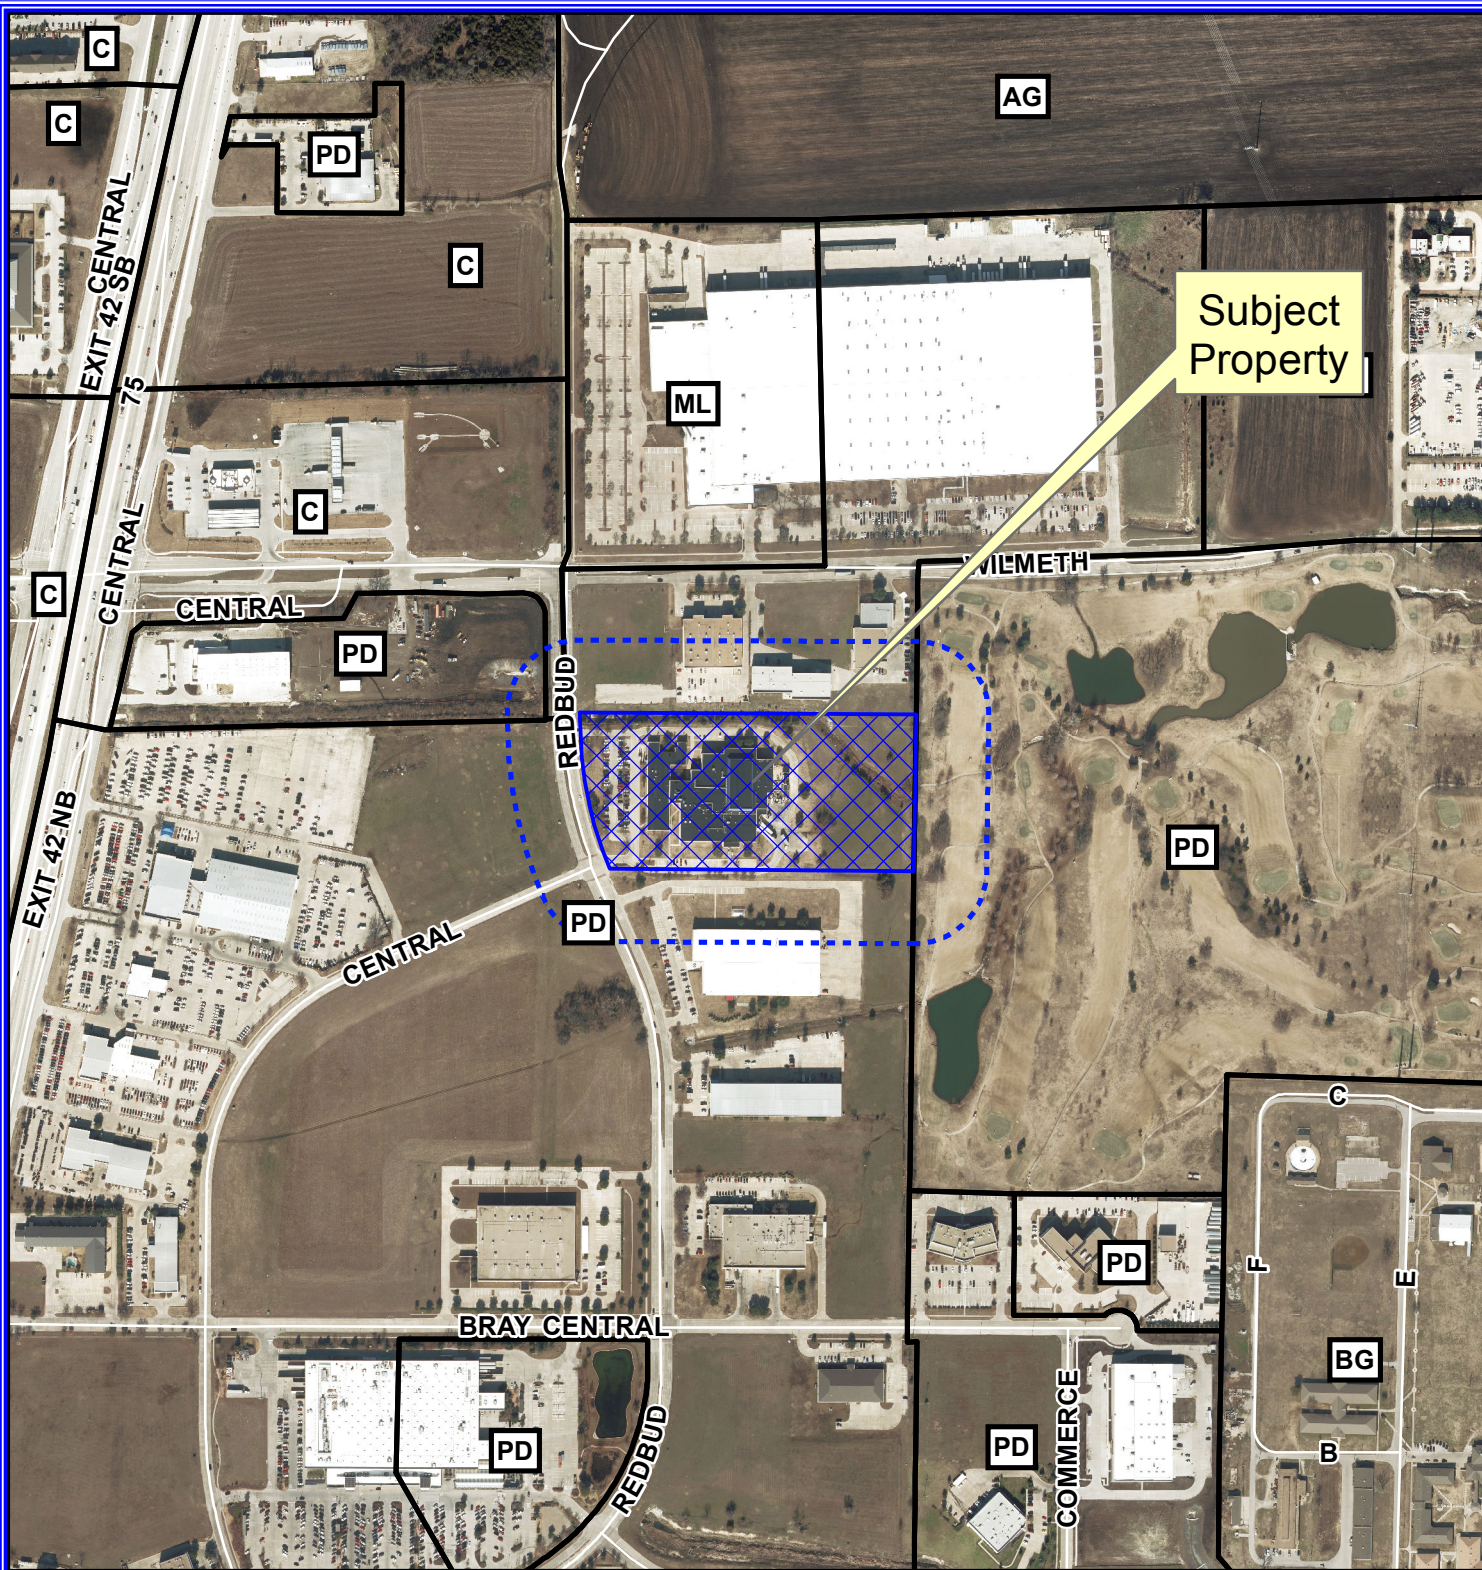

## Notification Map

Case: 16-080SP

--- 200' Buffer

# Notification Map

Case: 16-080SP

--- 200' Buffer