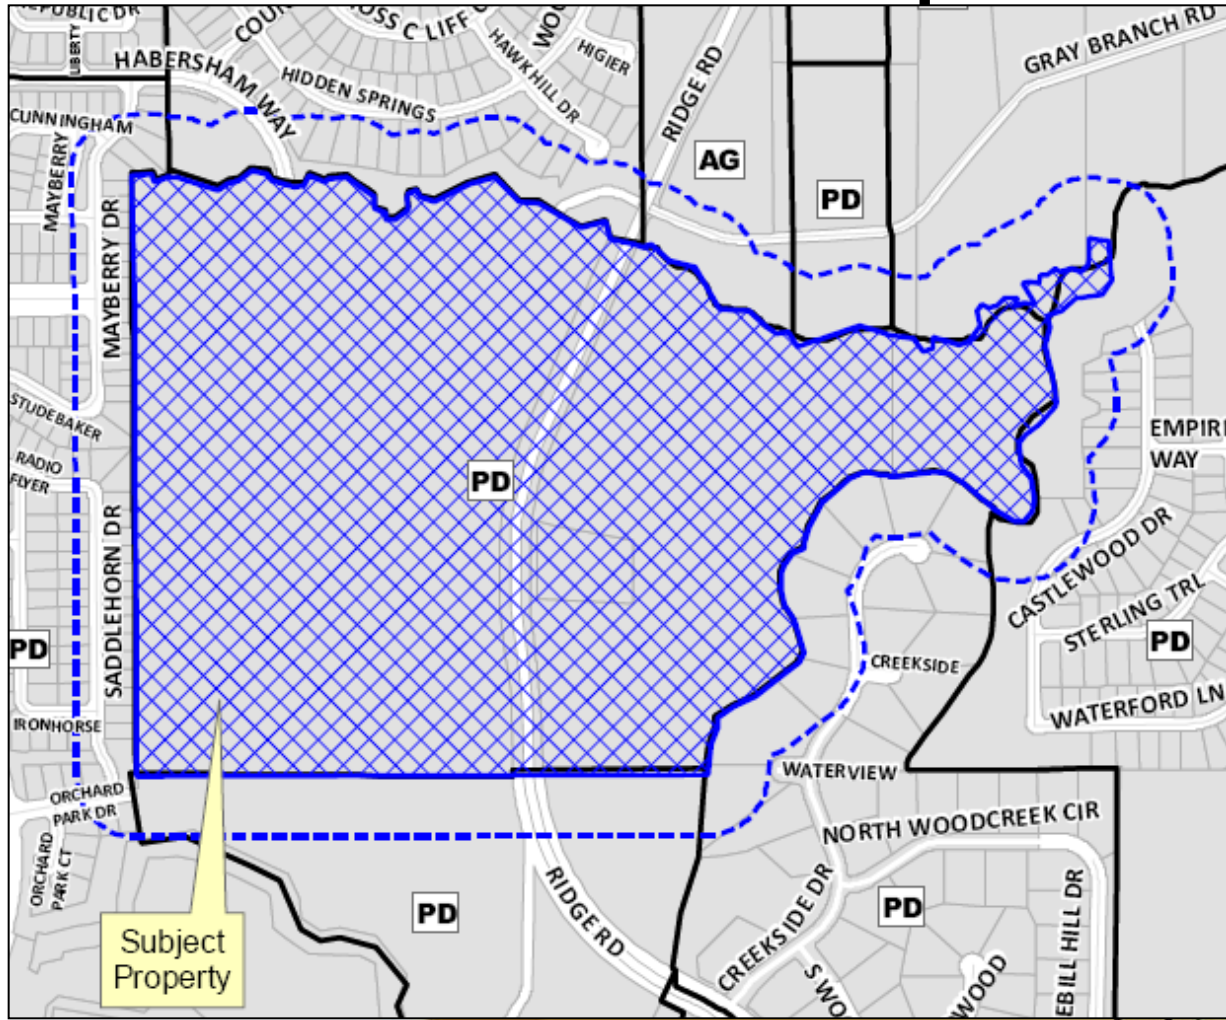

Case No. 11-055Z

Wynn Ridge Estates

*Located on the East and West
Sides of Ridge Road and
Approximately 1,600 Feet North of
Virginia Parkway*

Location Map

Aerial Exhibit

Subject Property

Proposed Zoning Exhibit