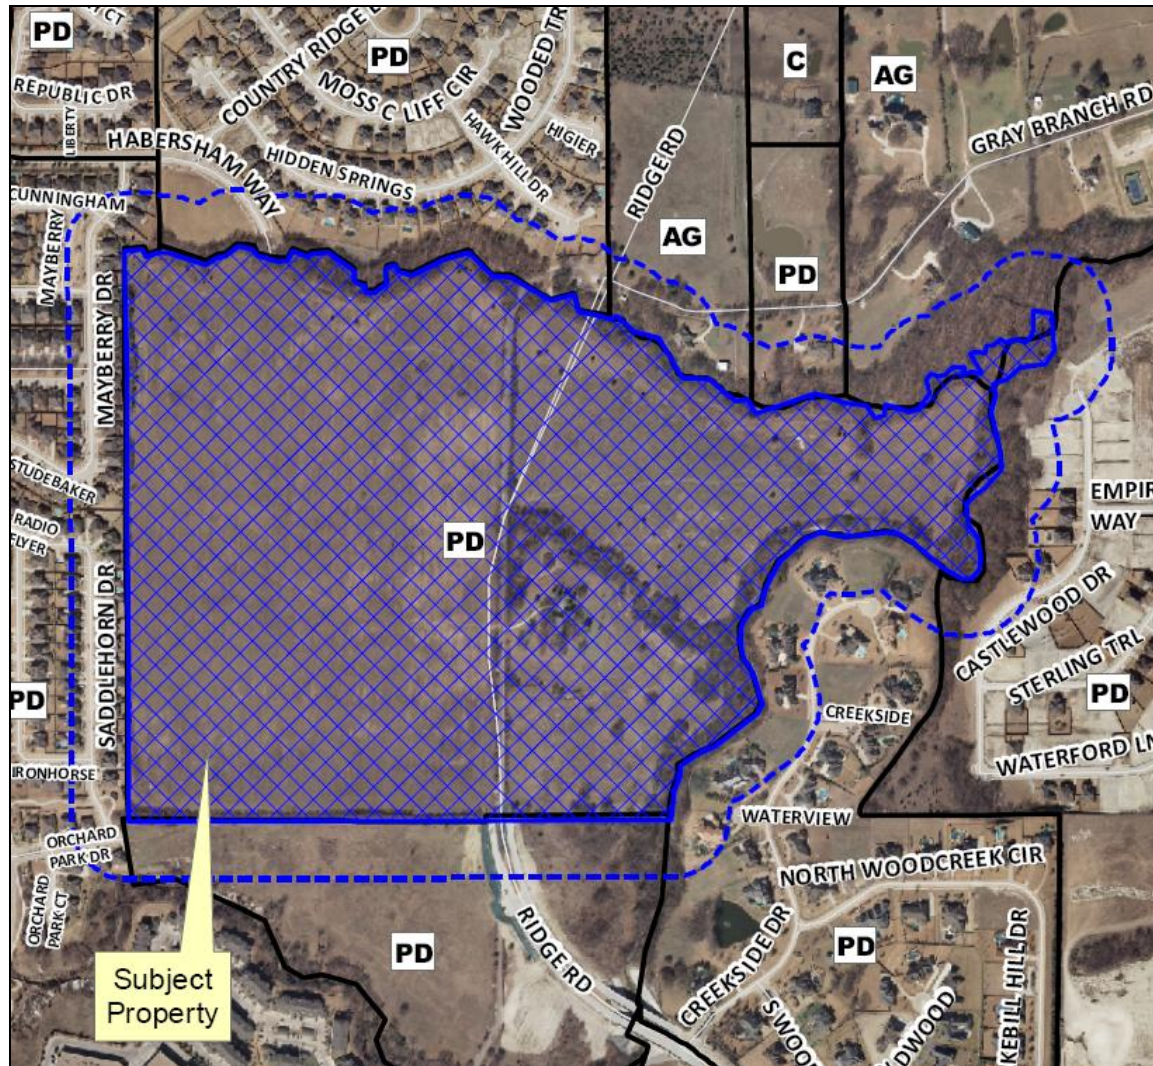

Case No. 11-055Z

Wynn Ridge Estates

*Located on the East and West
Sides of Ridge Road and
Approximately 1,600 Feet North of
Virginia Parkway*

Location Map

Aerial Exhibit

Subject Property

Proposed Zoning Exhibit