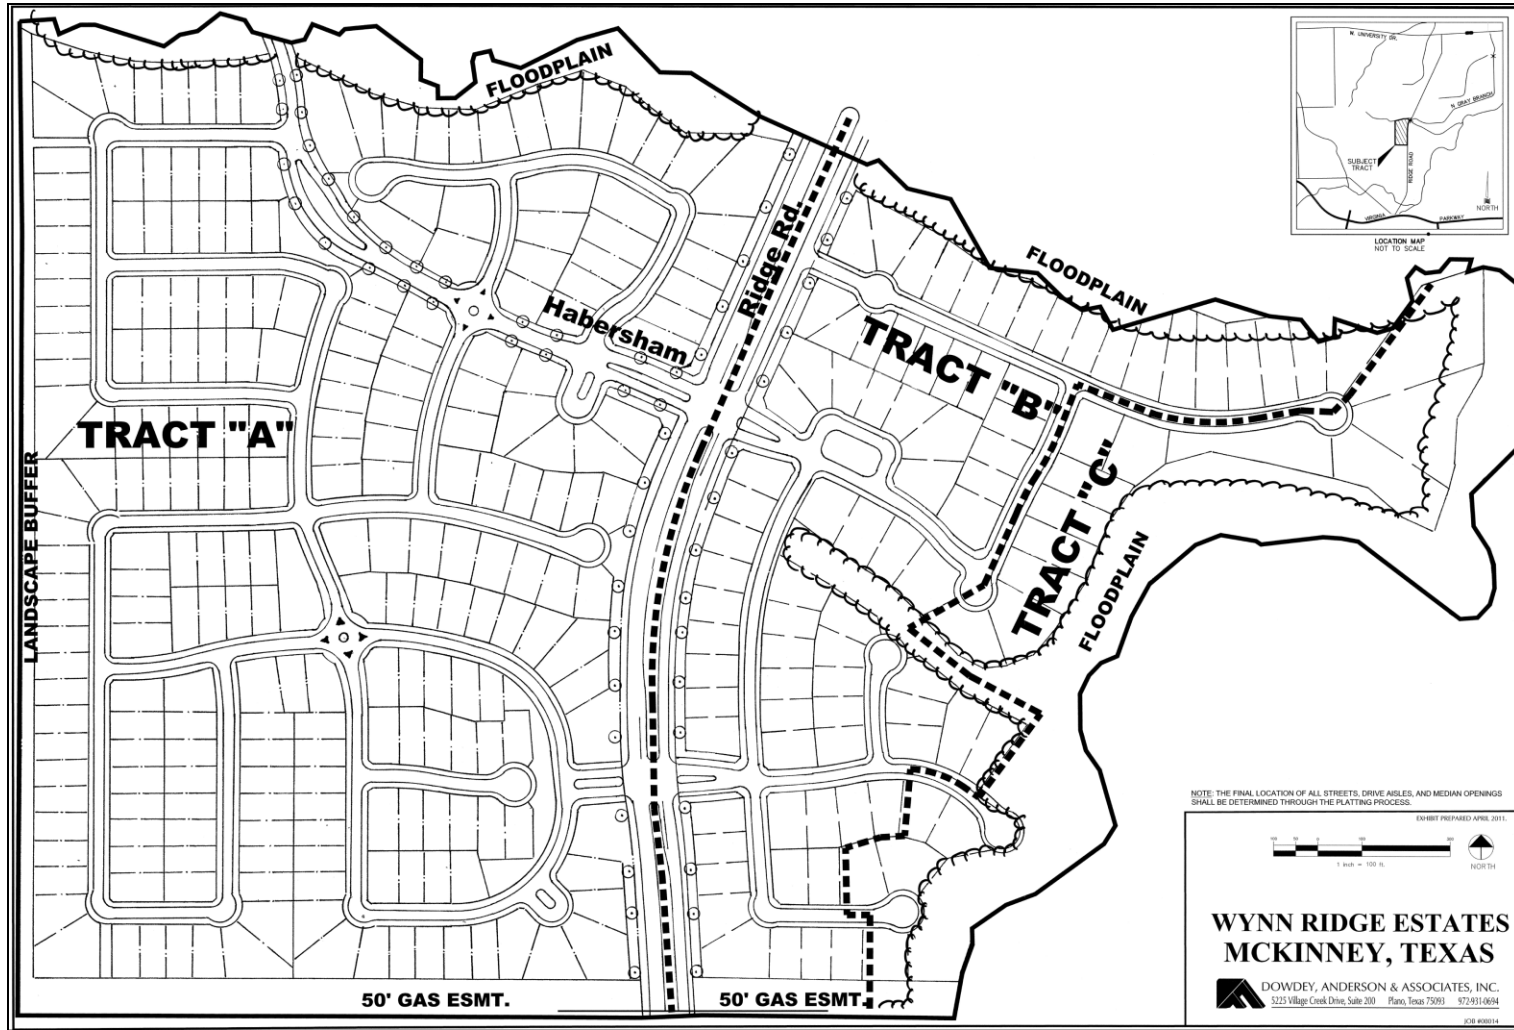

Case No. 11-055Z

Wynn Ridge Estates

*Located on the East and West
Sides of Ridge Road and
Approximately 1,600 Feet North of
Virginia Parkway*

Location Map

Aerial Exhibit

Subject Property

Proposed Zoning Exhibit