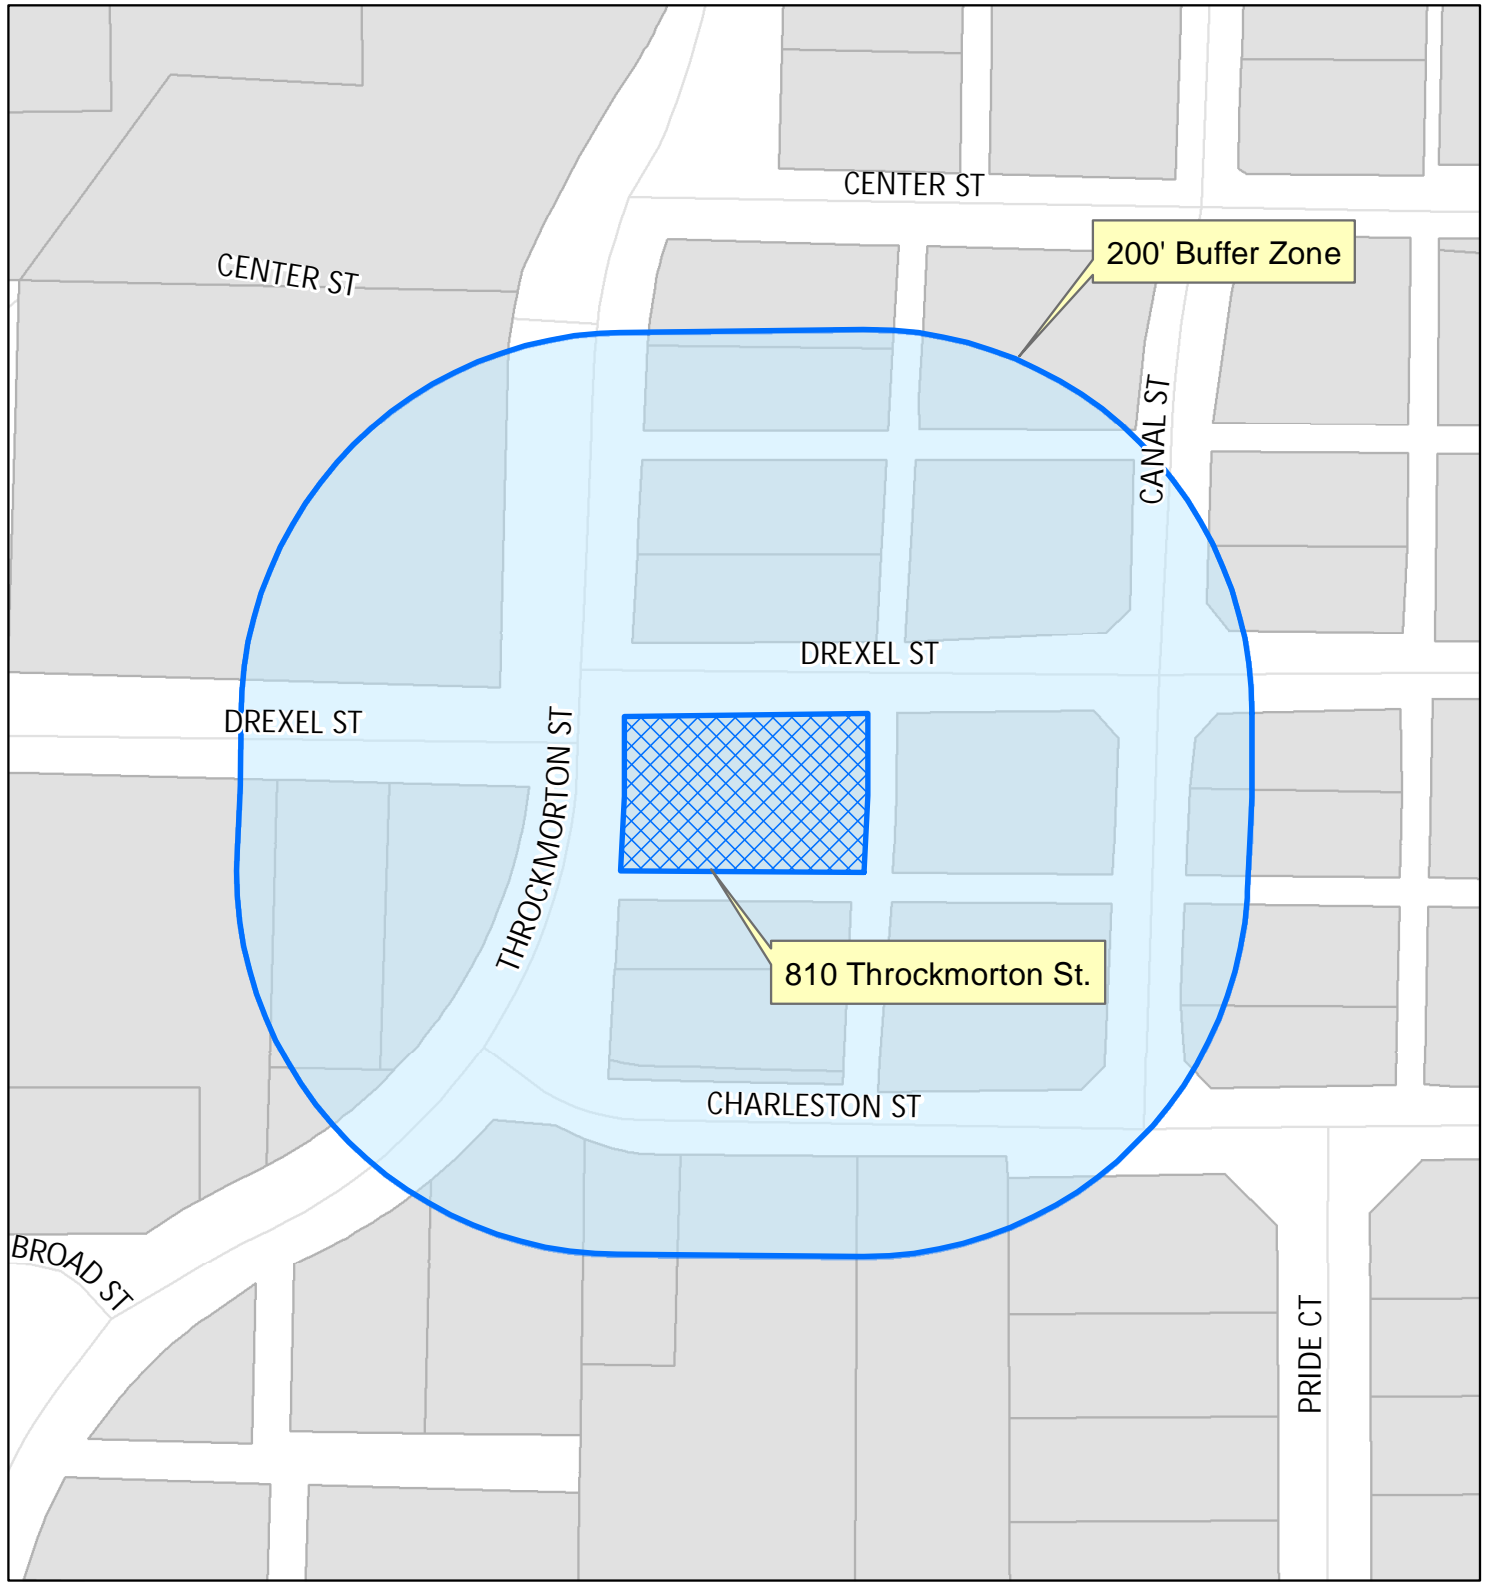

Path: Y:\GIS\GISWork\LaGrone\Arcmap-projects\11807ThrockmortonSt_TN_090513\810ThrockmortonStreet.mxd

200' Buffer Zone

810 Throckmorton St.

City of McKinney
810 Throckmorton Street
(200' Notice)

DISCLAIMER: This map and information contained in it were developed exclusively for use by the City of McKinney. Any use or reliance on this map by anyone else is at that party's risk and without liability to the City of McKinney, its officials or employees for any discrepancies, errors, or variances which may exist.