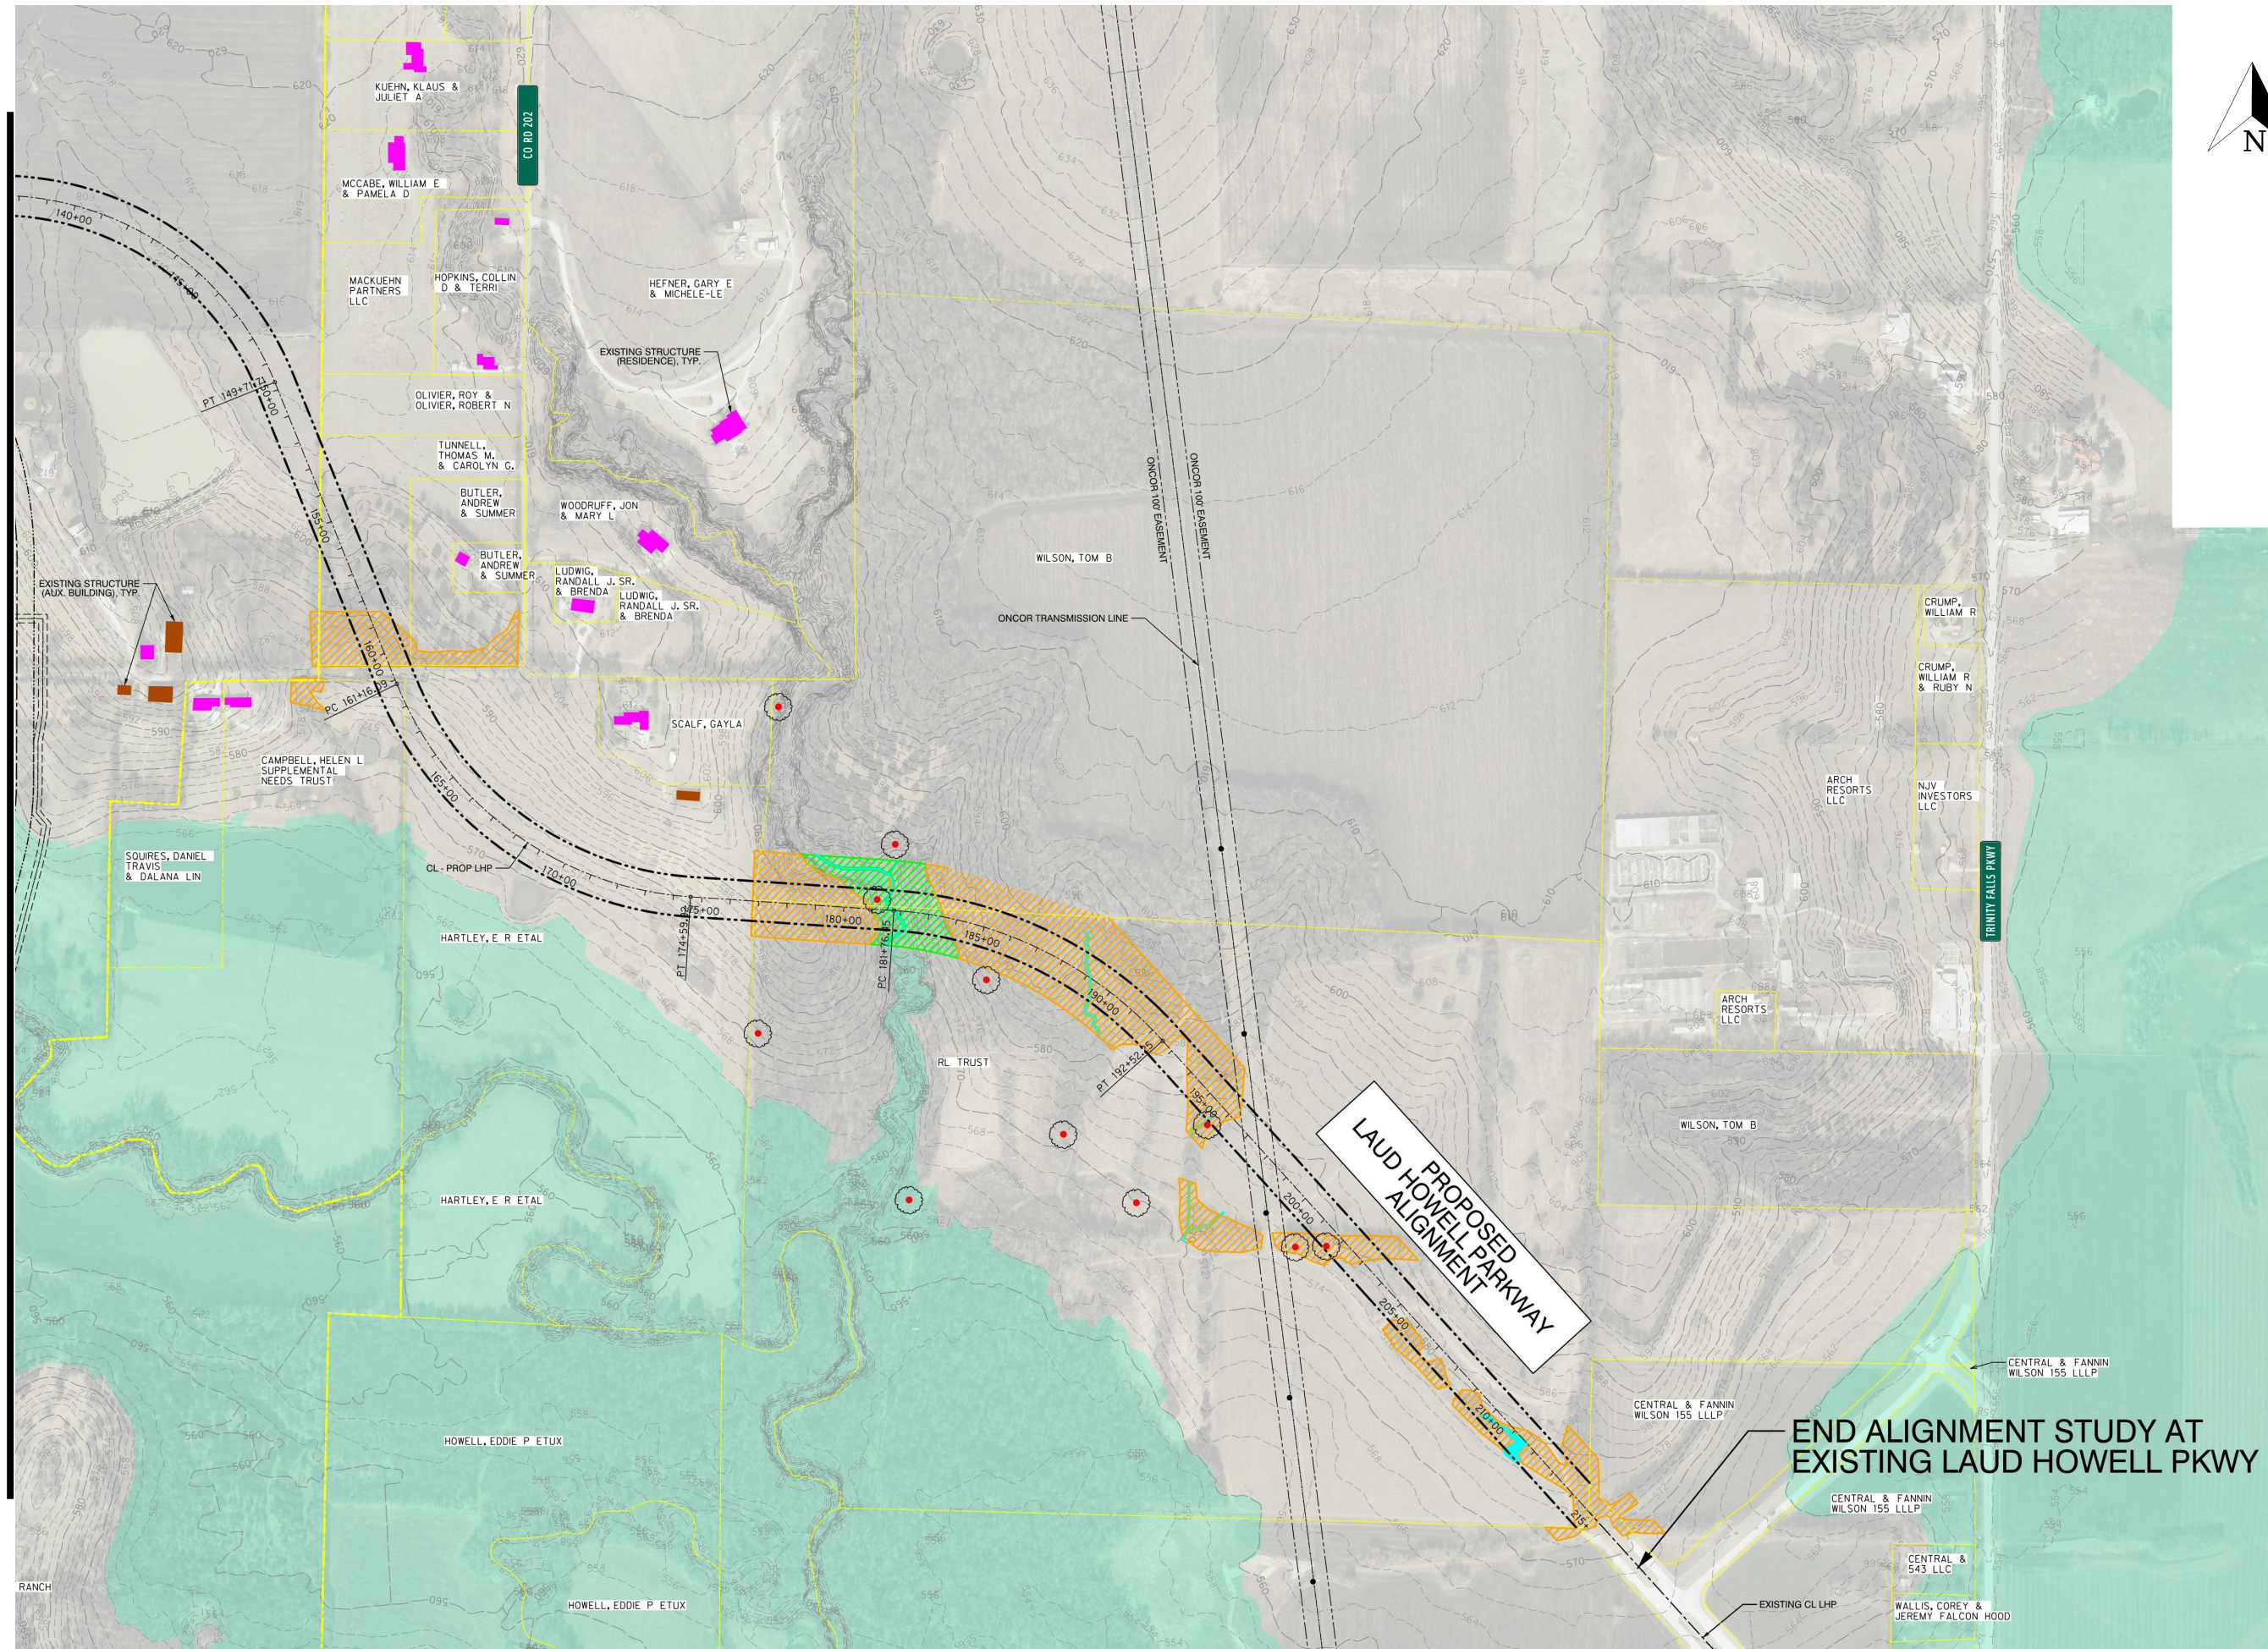

MATCH LINE "B"

ST4331

3

LAUD HOWELL PARKWAY
 TRINITY FALLS PKWY TO FM 1461 LAKE FOREST DR
 PROPOSED ALIGNMENT (APRIL 2016)
 NOT TO SCALE

MISC INFO