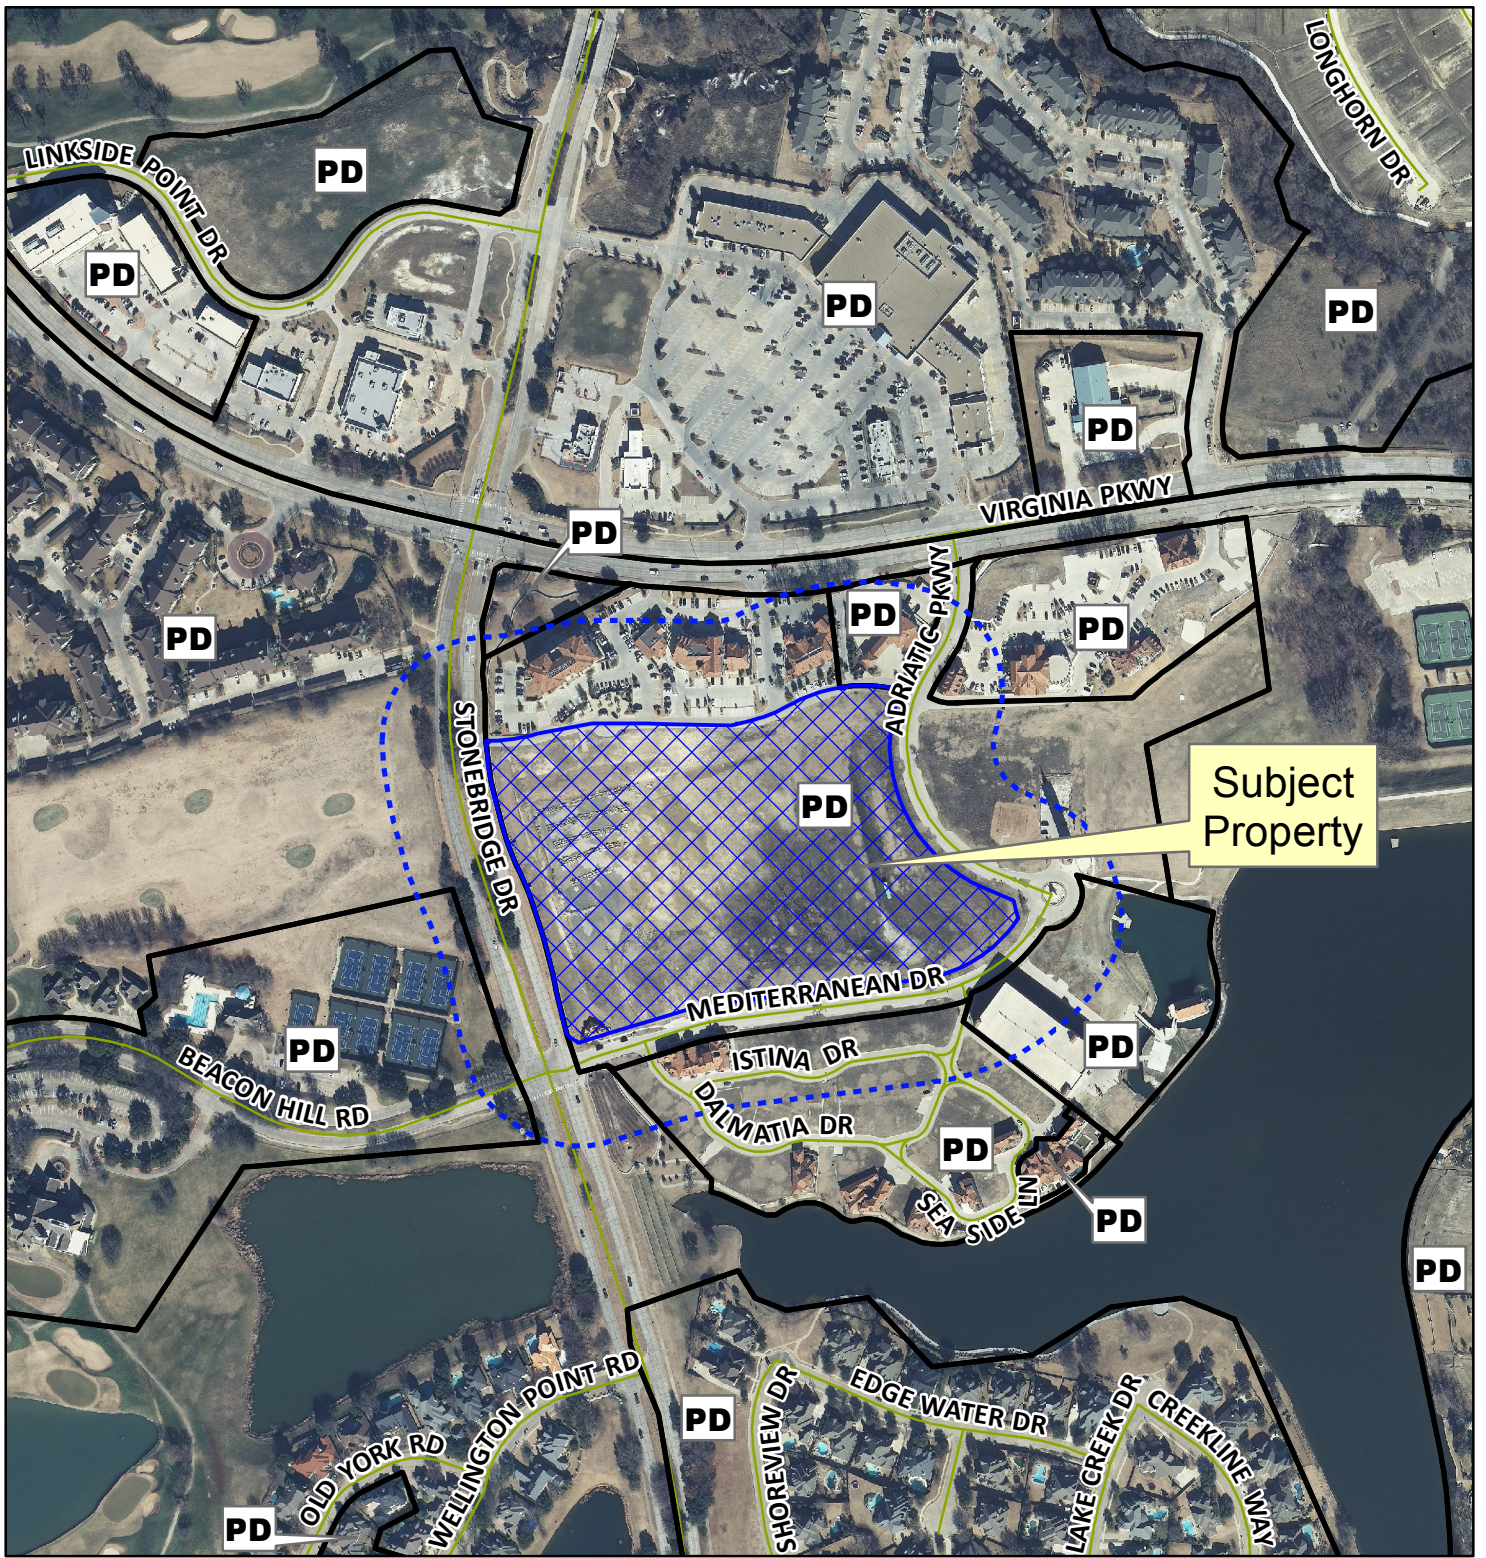

Subject Property

Notification Map

Case: 12-103GDP

--- 200' Notification Buffer

Vicinity Map

Path: S:\MCKGIS\Notification\Projects\2012\12-103GDP.mxd

DISCLAIMER: This map and information contained in it were developed exclusively for use by the City of McKinney. Any use or reliance on this map by anyone else is at that party's risk and without liability to the City of McKinney, its officials or employees for any discrepancies, errors, or variances which may exist.

Subject Property

Notification Map

Case: 12-103GDP

--- 200' Notification Buffer

Path: S:\MCKGIS\Notification\Projects\2012\12-103GDP.mxd

DISCLAIMER: This map and information contained in it were developed exclusively for use by the City of McKinney. Any use or reliance on this map by anyone else is at that party's risk and without liability to the City of McKinney, its officials or employees for any discrepancies, errors, or variances which may exist.