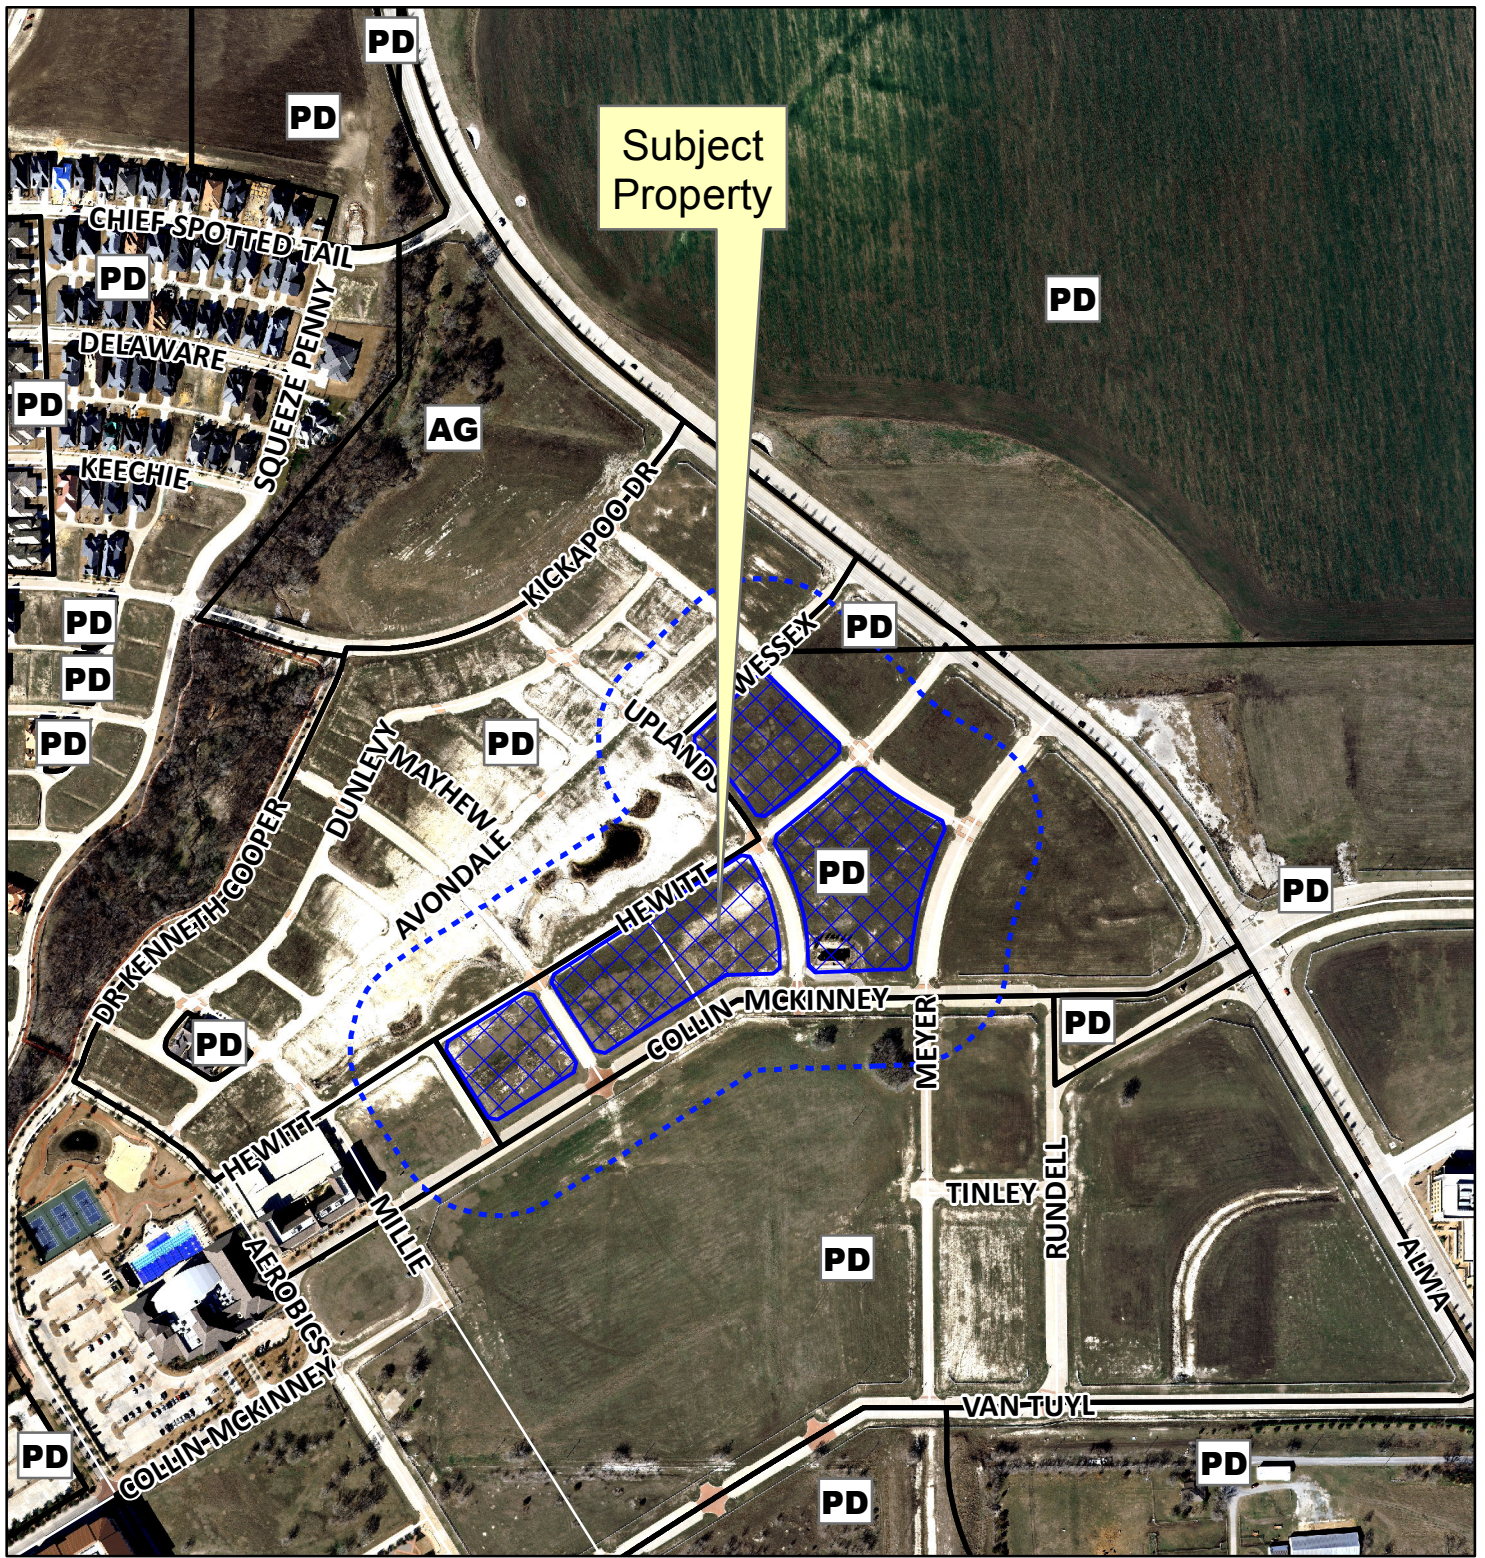

Subject Property

0 270 540 Feet

Notification Map

Case: 14-302Z

--- 200' Buffer

Vicinity Map

Subject Property

Notification Map

Case: 14-302Z

--- 200' Buffer