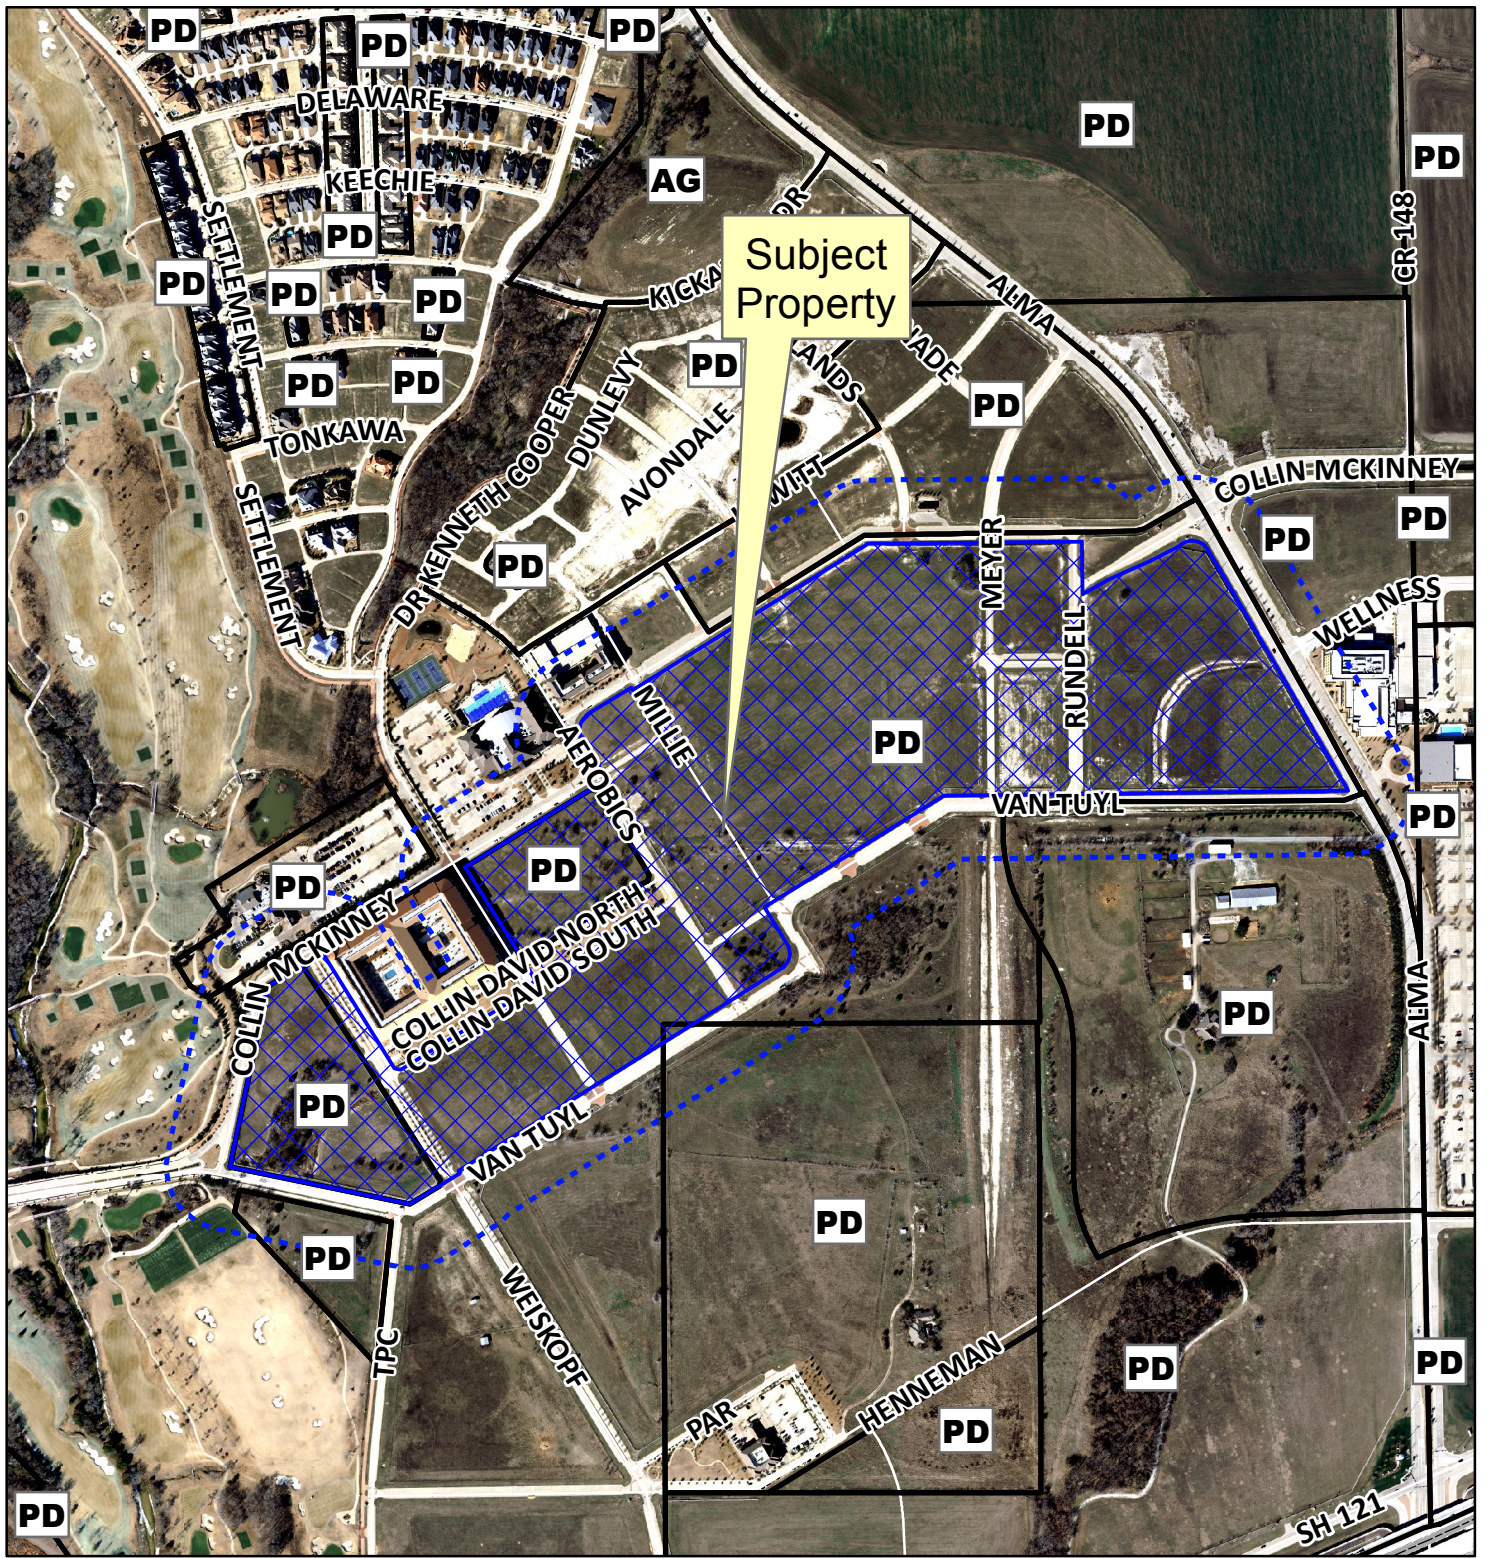

# Notification Map

Case: 14-2022

--- 200' Notification Buffer