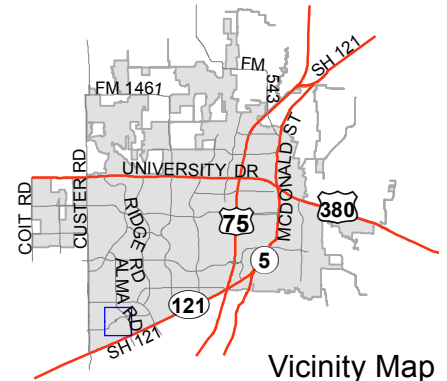

# Notification Map

Case: 14-2022

--- 200' Notification Buffer